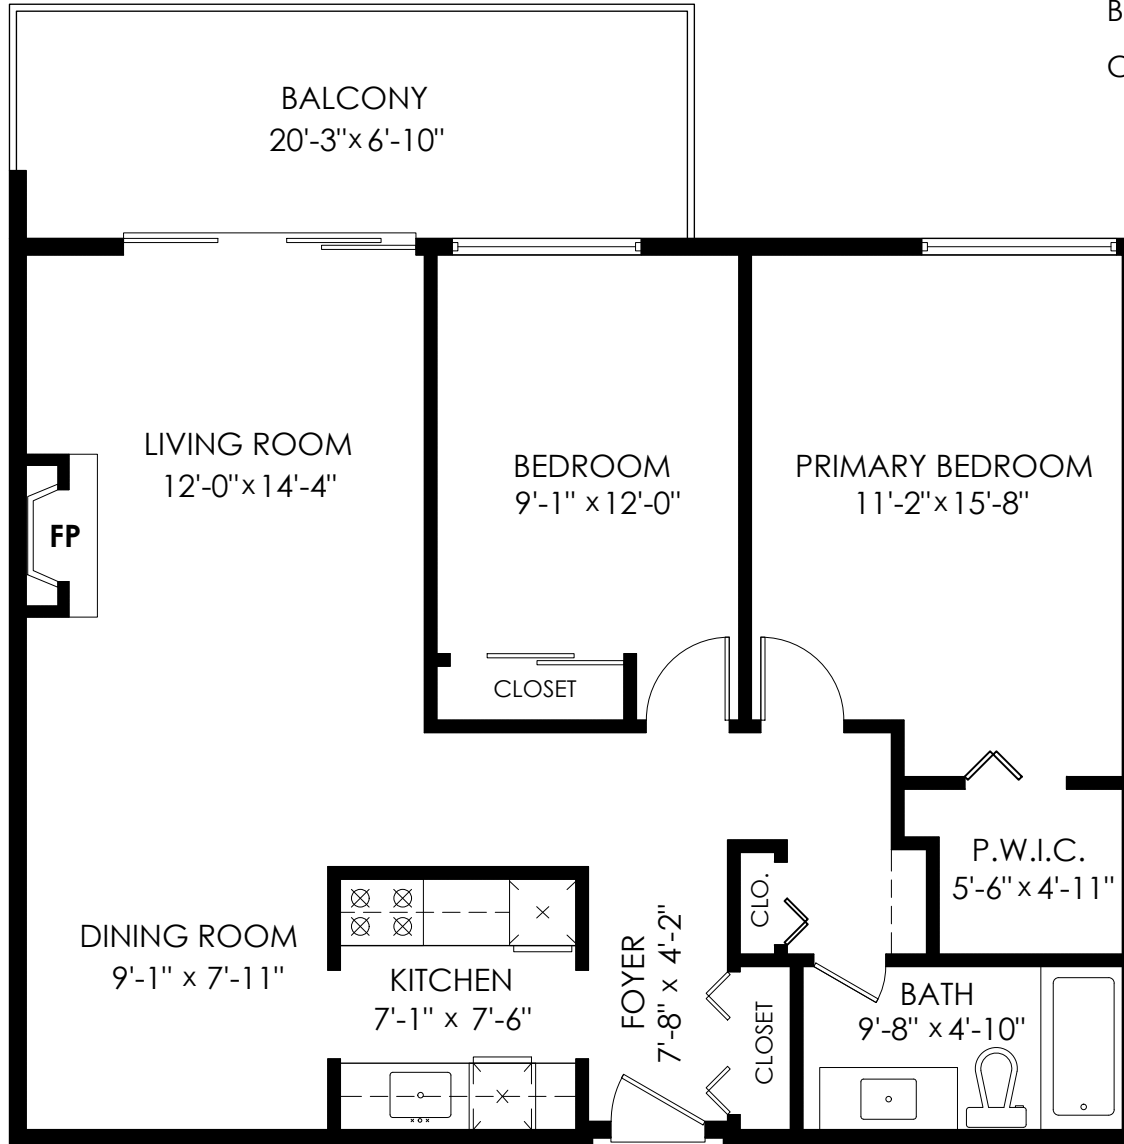

Floor Area: 928 sq.ft.
Balcony: 138 sq.ft.
Ceiling Height: 8'-0"

MEASURED ON: (2024-08-29)

info@pixlworks.com www.pixlworks.com 604.329.5788

E&O Insured. Total square foot calculated to gross unit area. SQFT based on interior measurements to exterior walls, not taken from original blueprints, may include unfinished area. This is for marketing purposes only and is not intended for architectural/construction use. All details, sizes & placements should be considered approximate within +/- 2% tolerance.