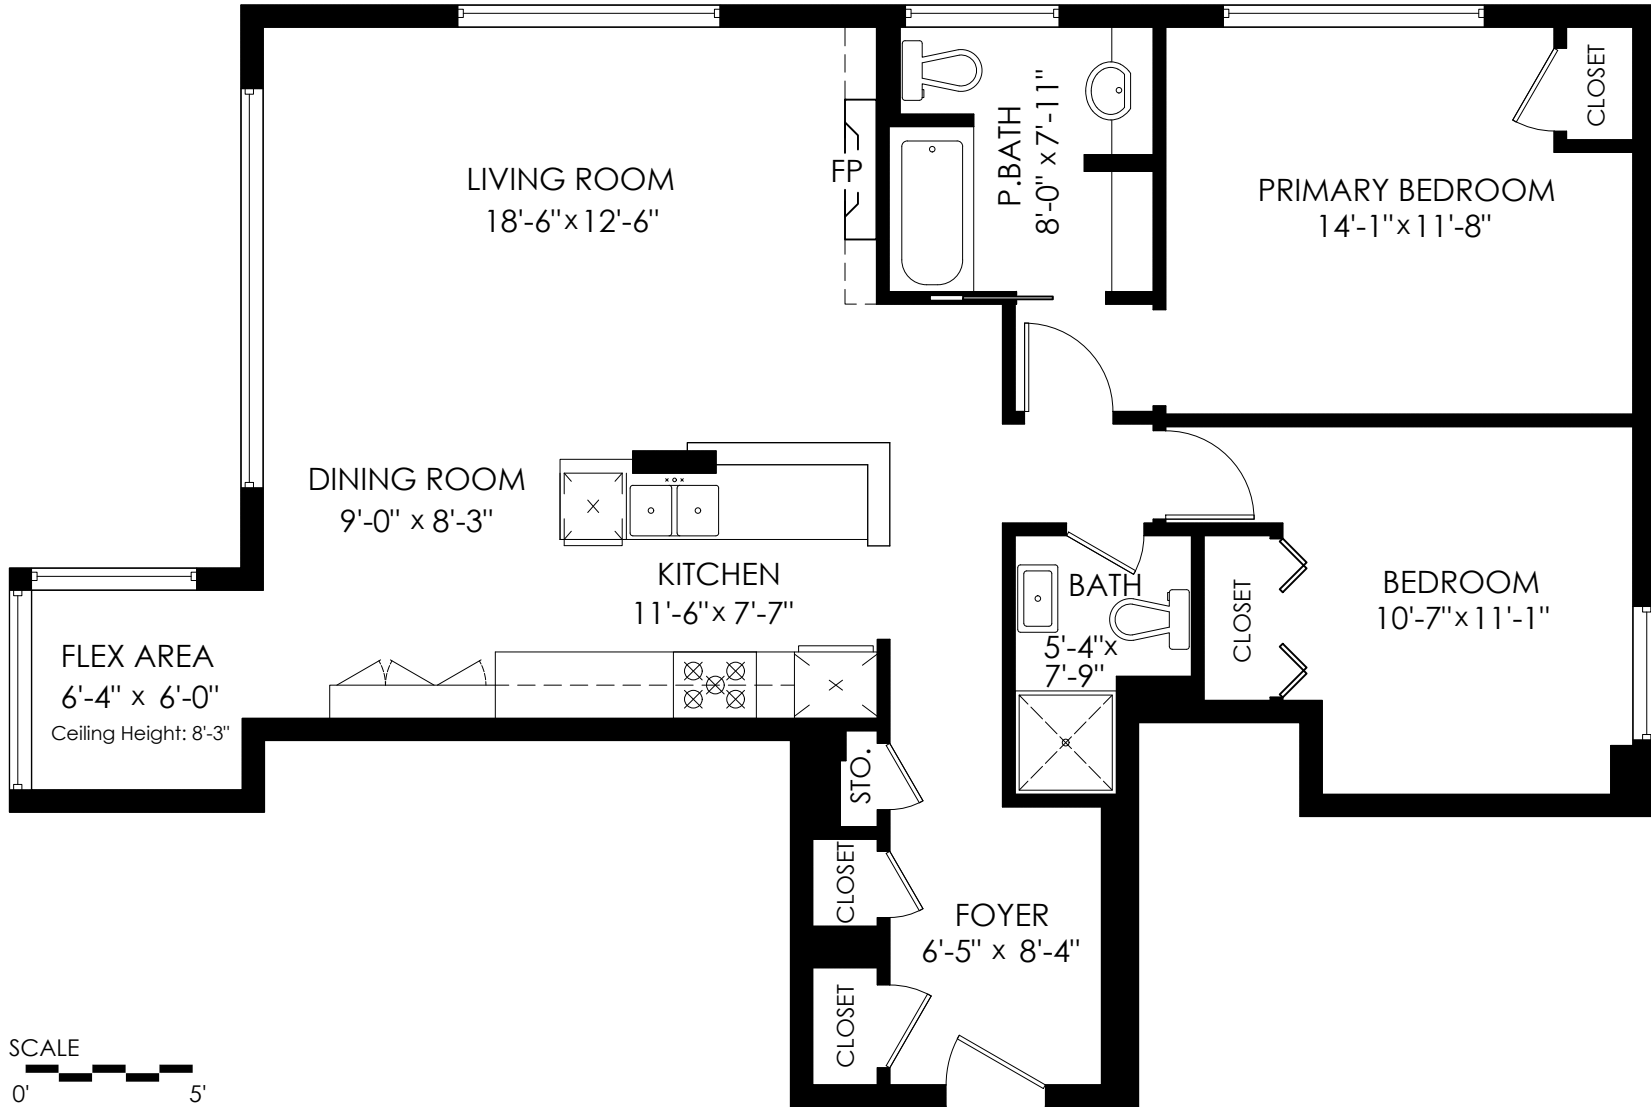

Floor Area: 1,134 sq.ft.

Ceiling Height: 8'-0"

MEASURED ON: (2024-06-28)

info@pixlworks.com www.pixlworks.com 604.329.5788

E&O Insured. Total square foot calculated to gross unit area. SQFT based on interior measurements to exterior walls, not taken from original blueprints, may include unfinished area. This is for marketing purposes only and is not intended for architectural/construction use. All details, sizes & placements should be considered approximate within +/- 2% tolerance.