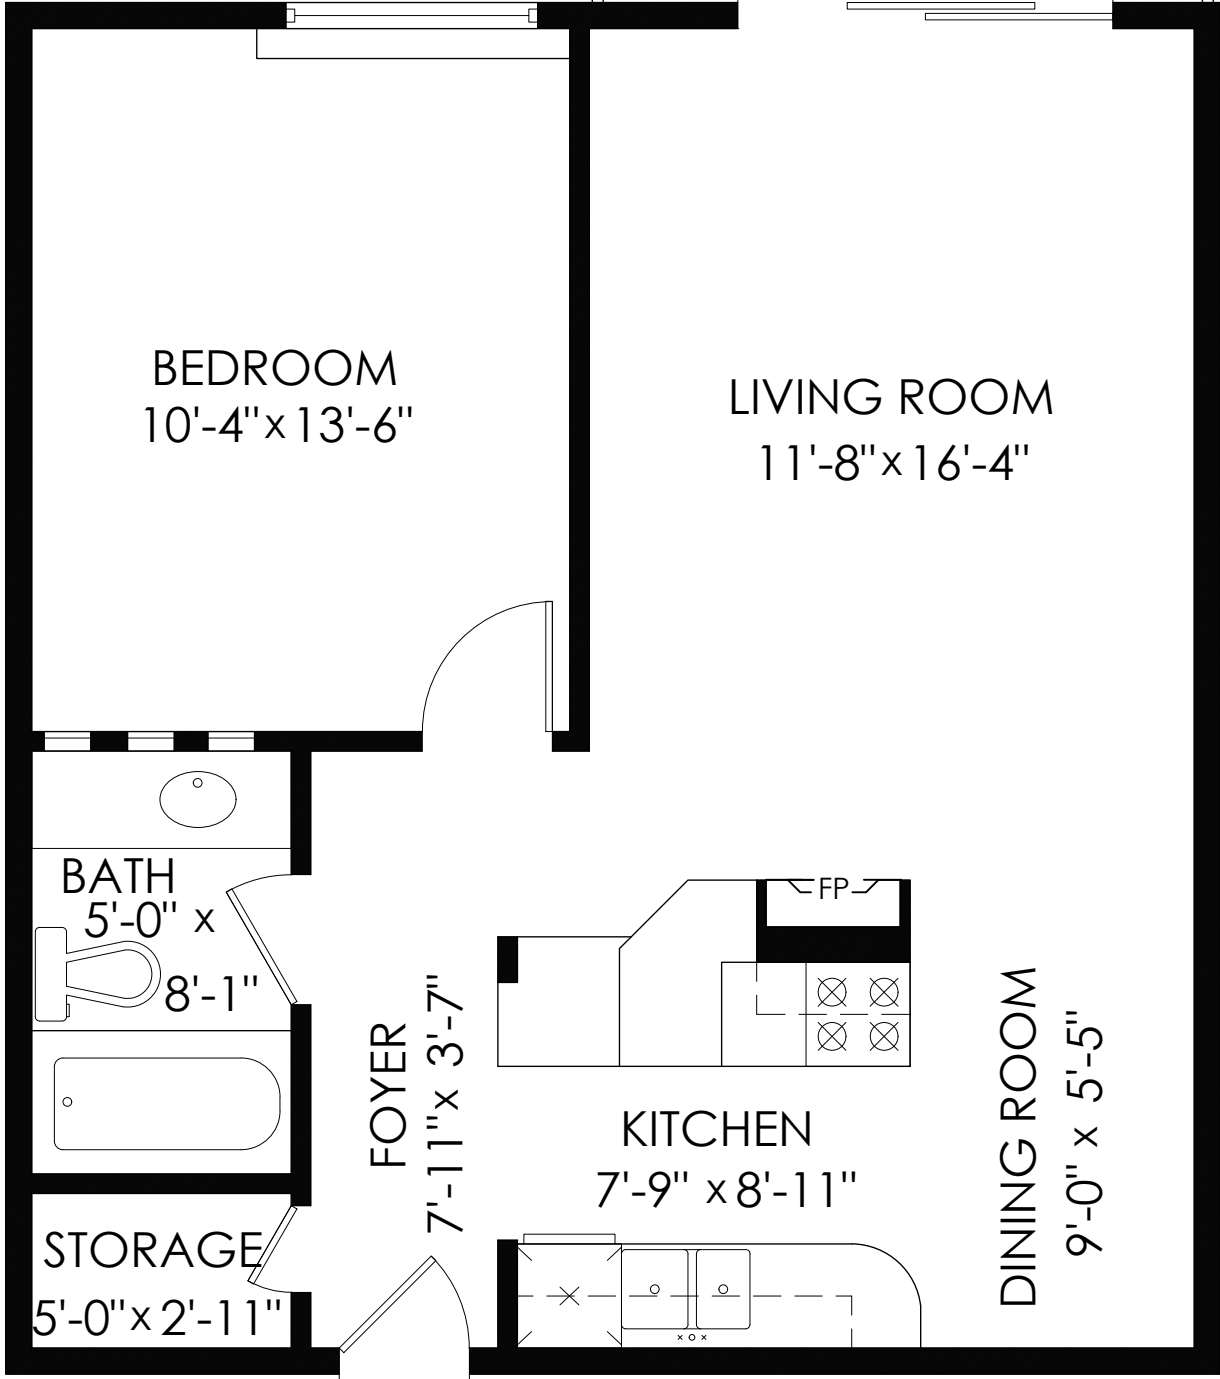

Floor Area: **614 sq.ft.**
Balcony: 42 sq.ft.
Ceiling Height: 7'-11"

MEASURED ON: (2023-11-27)

info@pixlworks.com www.pixlworks.com 604.329.5788

E&O Insured. Total square foot calculated to gross unit area. SQFT based on interior measurements to exterior walls, not taken from original blueprints, may include unfinished area. This is for marketing purposes only and is not intended for architectural/construction use. All details, sizes & placements should be considered approximate within +/- 2% tolerance.