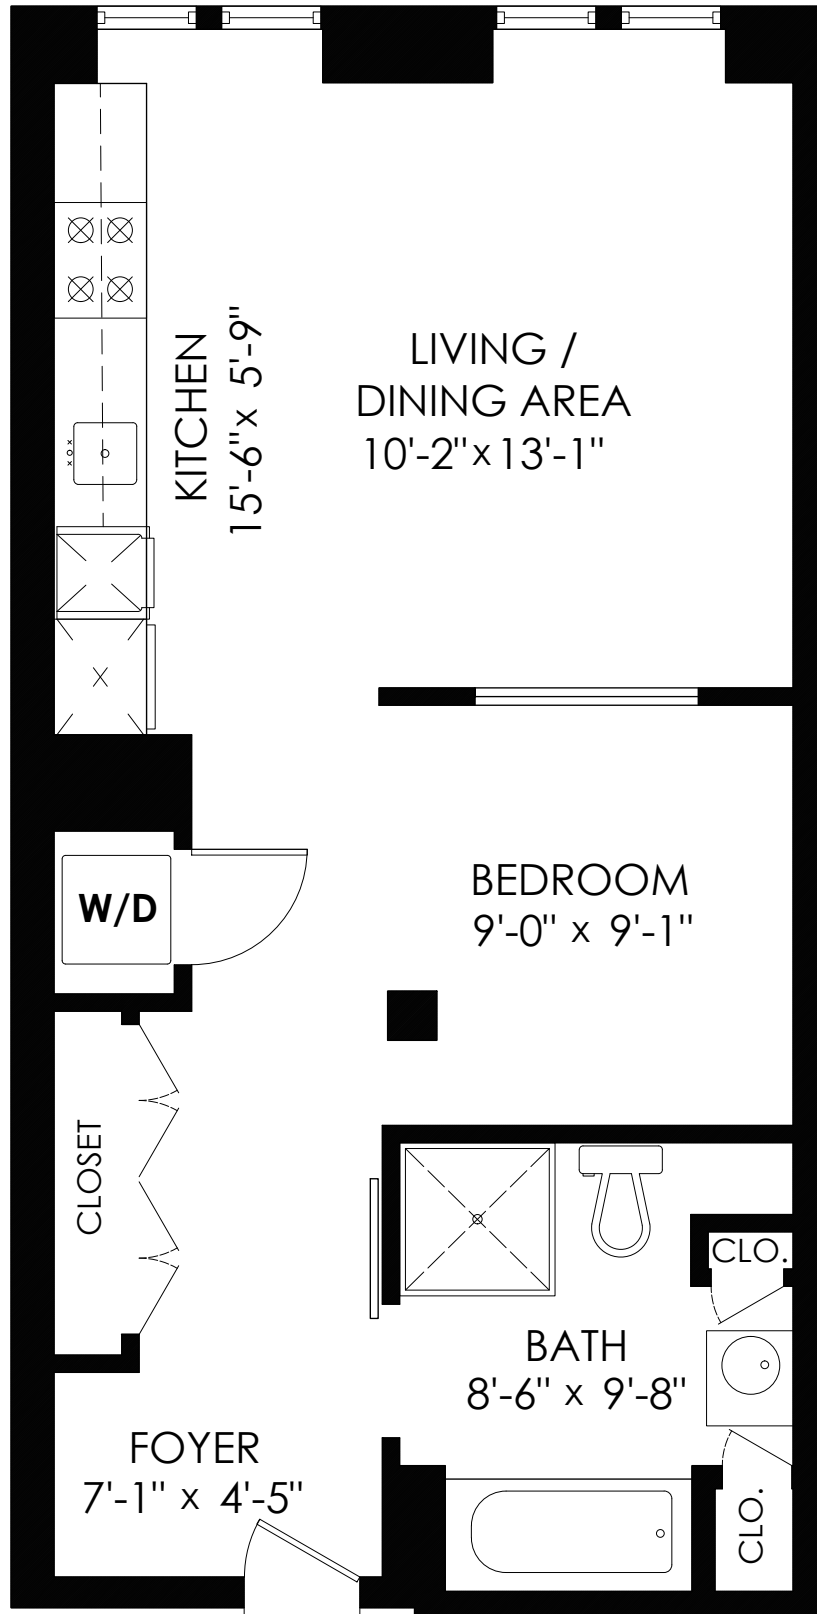

Floor Area: **629 sq.ft.**

Ceiling Height: 8'-6"

SCALE

MEASURED ON: (2024-06-06)

info@pixlworks.com www.pixlworks.com 604.329.5788

E&O Insured. Total square foot calculated to gross unit area. SQFT based on interior measurements to exterior walls, not taken from original blueprints, may include unfinished area. This is for marketing purposes only and is not intended for architectural/construction use. All details, sizes & placements should be considered approximate within +/- 2% tolerance.