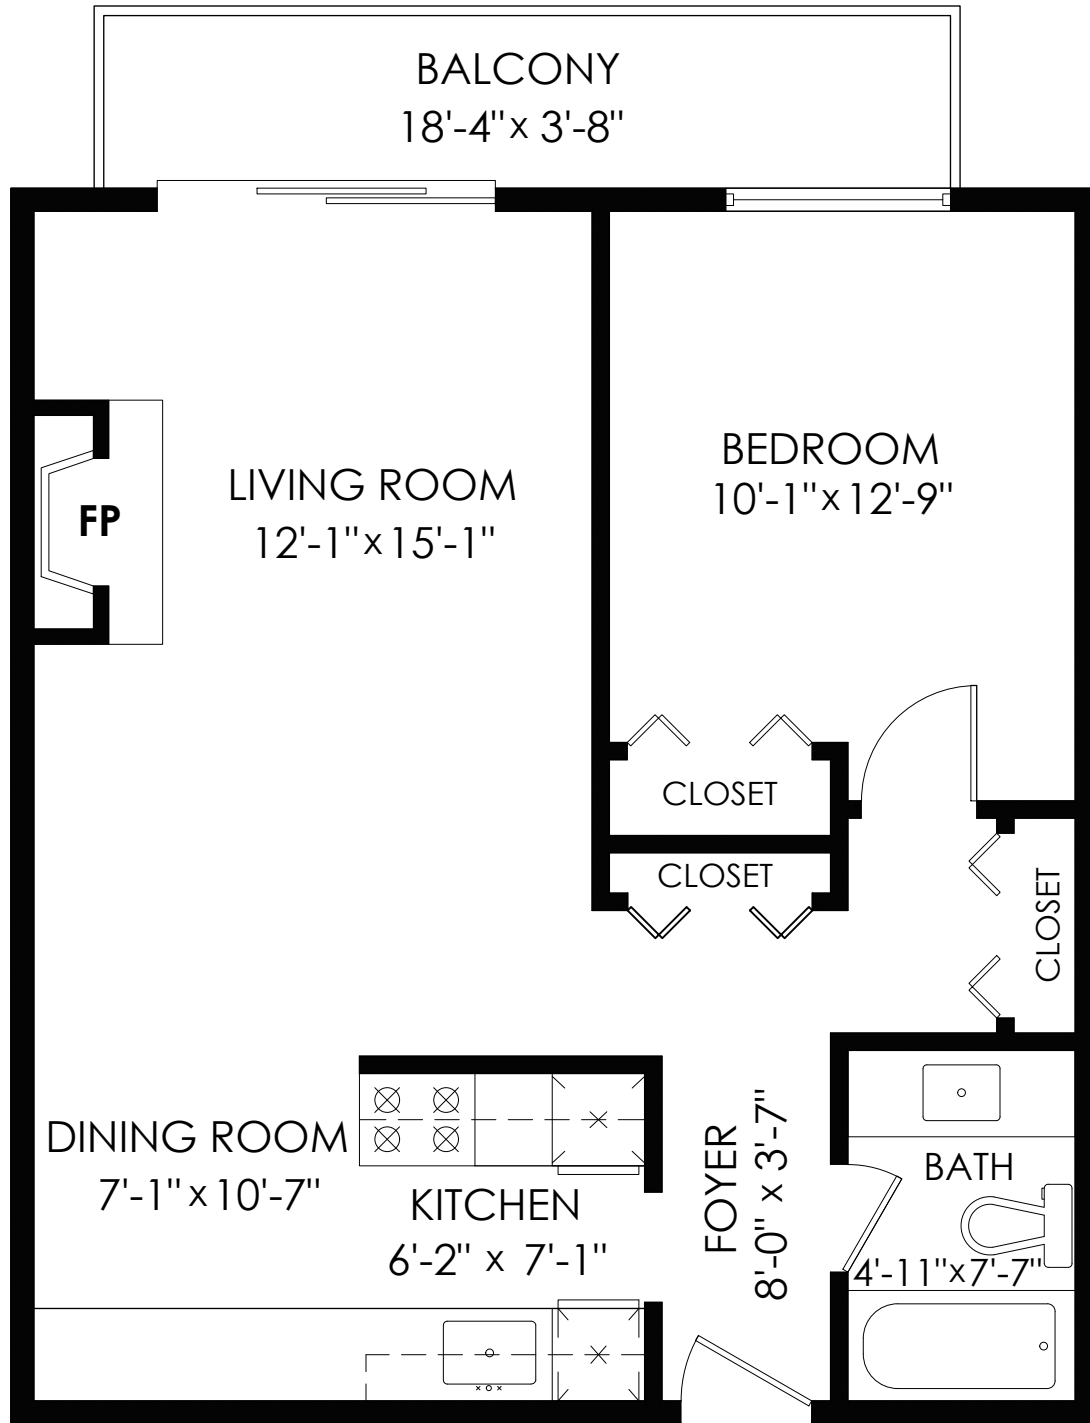

Floor Area: 630 sq.ft.
Balcony: 68 sq.ft.
Ceiling Height: 8'-0"

SCALE

MEASURED ON: (2024-09-09)

info@pixlworks.com www.pixlworks.com 604.329.5788

E&O Insured. Total square foot calculated to gross unit area. SQFT based on interior measurements to exterior walls, not taken from original blueprints, may include unfinished area. This is for marketing purposes only and is not intended for architectural/construction use. All details, sizes & placements should be considered approximate within +/- 2% tolerance.