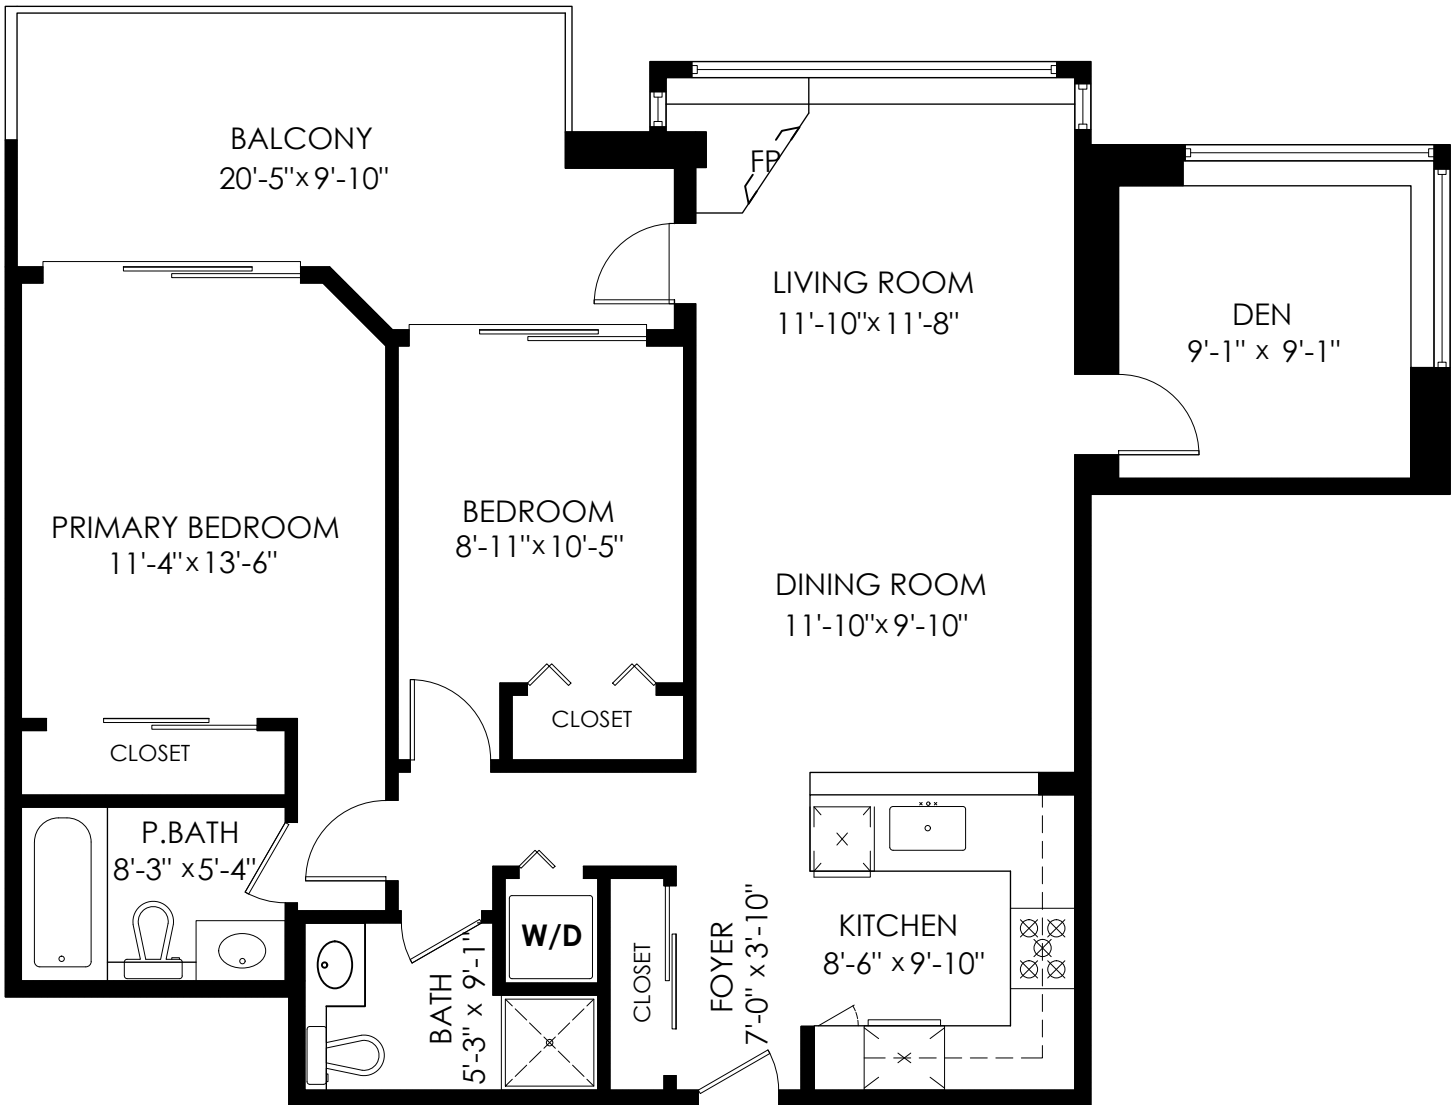

Floor Area: 1,038 sq.ft.

Balcony: 164 sq.ft.

Ceiling Height: 8'-0"

MEASURED ON: (2024-07-18)

info@pixlworks.com www.pixlworks.com 604.329.5788

E&O Insured. Total square foot calculated to gross unit area. SQFT based on interior measurements to exterior walls, not taken from original blueprints, may include unfinished area. This is for marketing purposes only and is not intended for architectural/construction use. All details, sizes & placements should be considered approximate within +/- 2% tolerance.