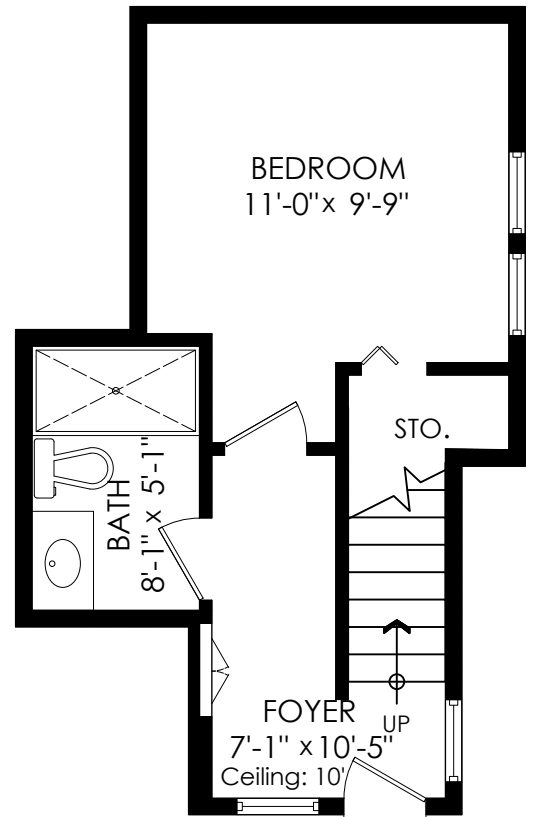

Main Floor: 834 sq.ft.
Lower Floor: 296 sq.ft.
Total Livable: 1,130 sq.ft.

Restricted Headroom: 110 sq.ft.
Grand Total: 1,240 sq.ft.

Balconies: 107 sq.ft.

Main Floor Plan

Floor Area: 834 sq.ft.

Lower Floor Plan

Floor Area: 296 sq.ft.
Ceiling Height: 8'