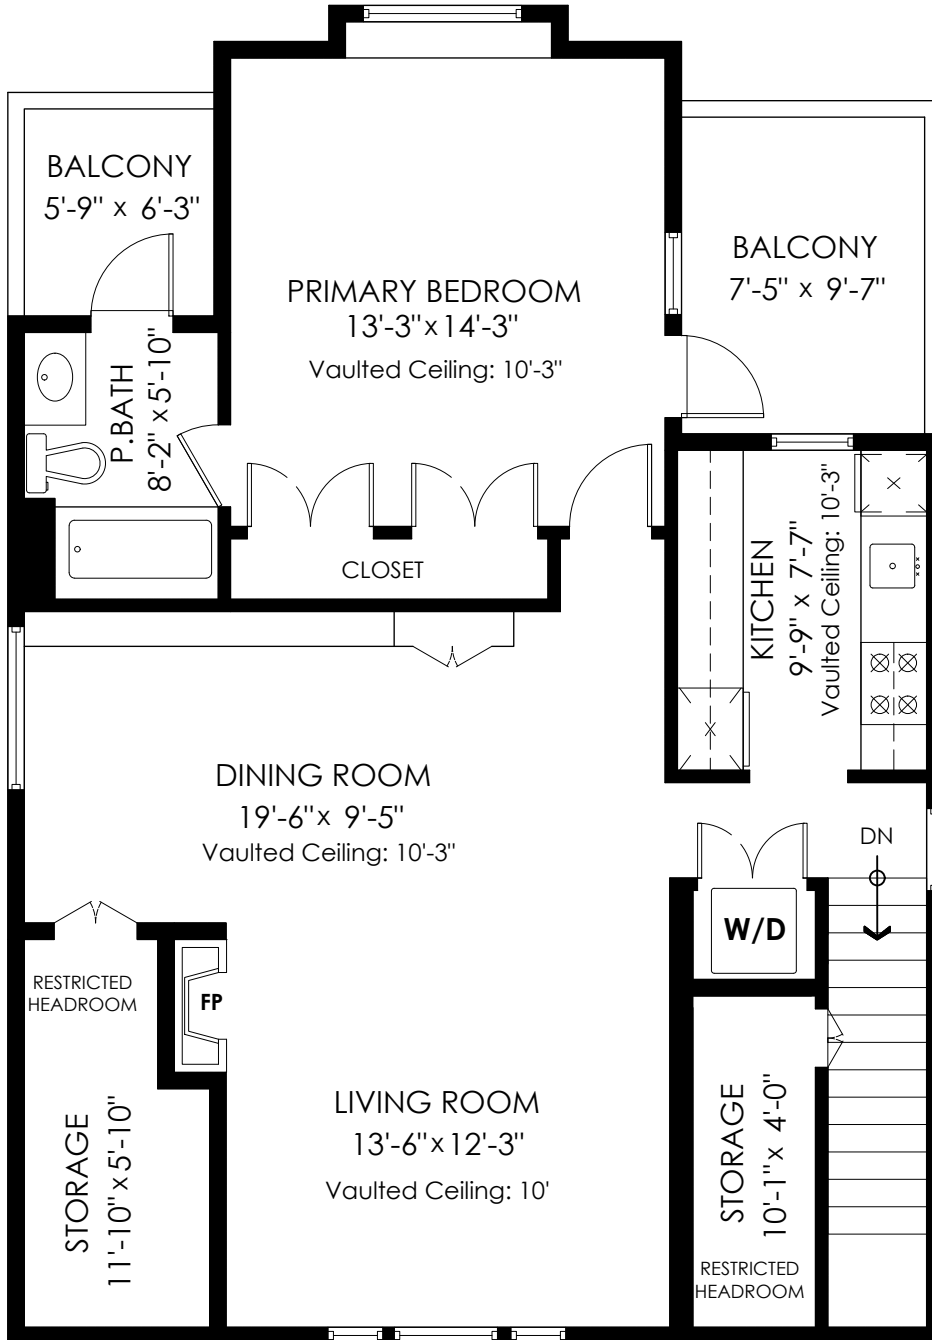

Main Floor: 834 sq.ft.
Lower Floor: 296 sq.ft.
Total Livable: 1,130 sq.ft.

Restricted Headroom: 110 sq.ft.
Grand Total: 1,240 sq.ft.

Balconies: 107 sq.ft.

Main Floor Plan

Floor Area: 834 sq.ft.

Lower Floor Plan

Floor Area: 296 sq.ft.
Ceiling Height: 8'