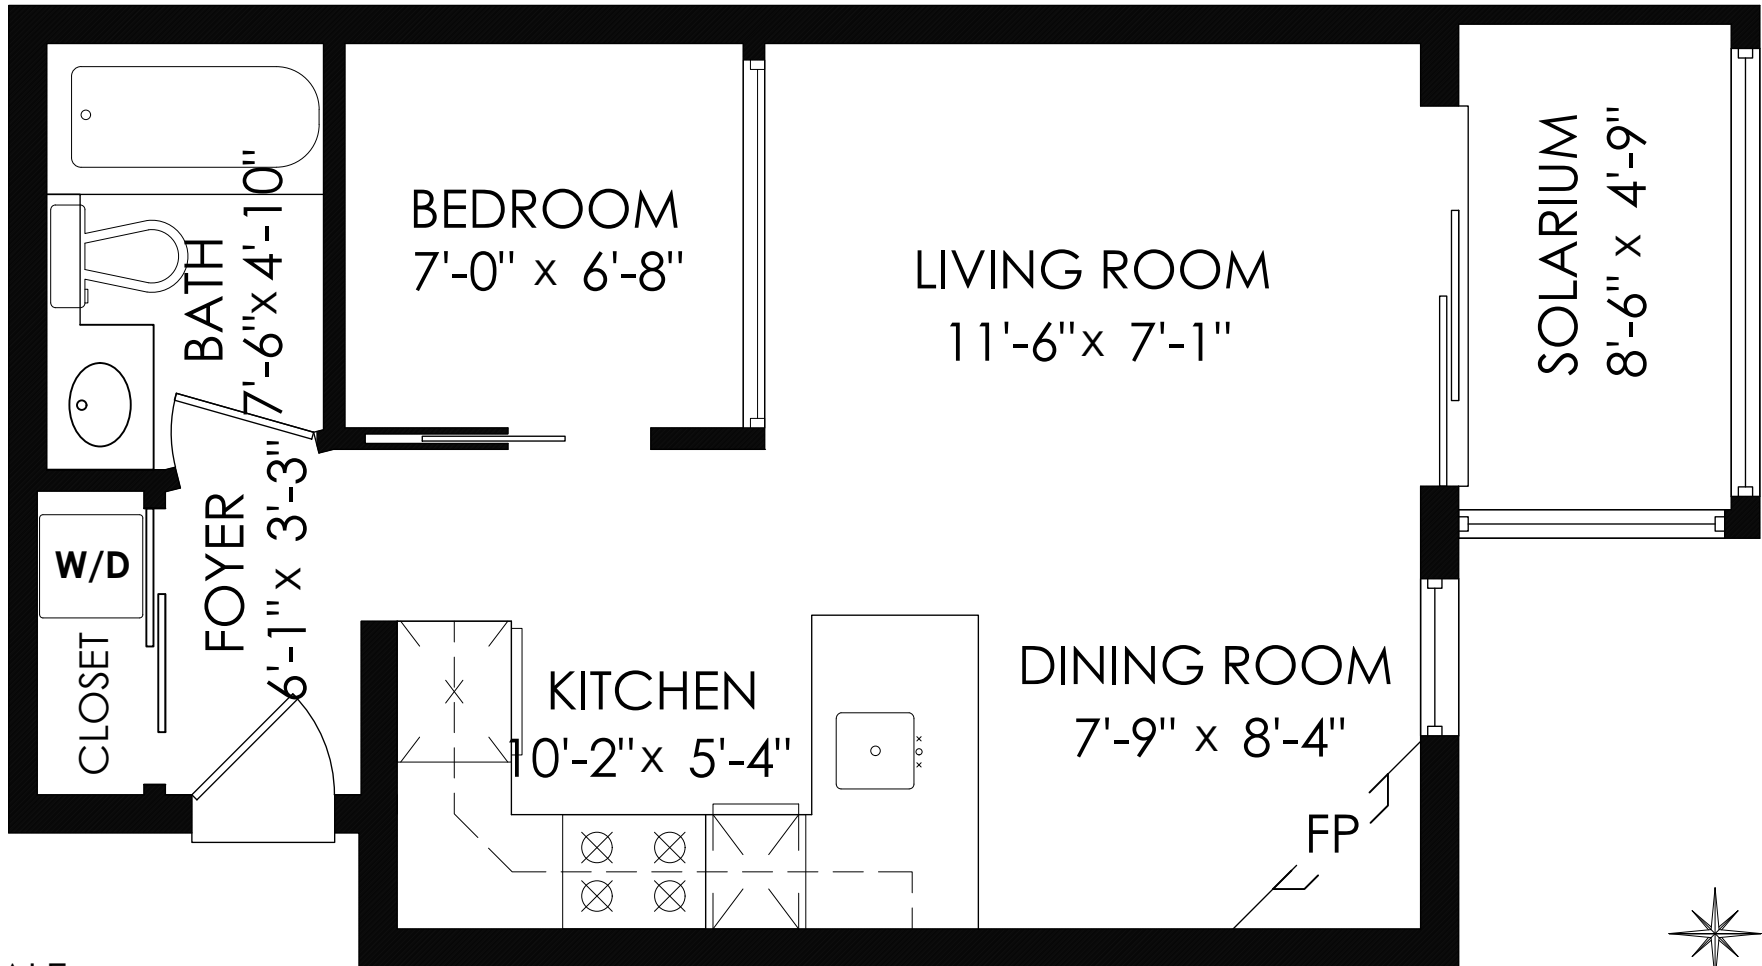

Floor Area: 462 sq.ft.

Ceiling Height: 8'-0"

MEASURED ON: (2024-10-25)

info@pixlworks.com www.pixlworks.com 604.329.5788

E&O Insured. Total square foot calculated to gross unit area. SQFT based on interior measurements to exterior walls, not taken from original blueprints, may include unfinished area. This is for marketing purposes only and is not intended for architectural/construction use. All details, sizes & placements should be considered approximate within +/- 2% tolerance.