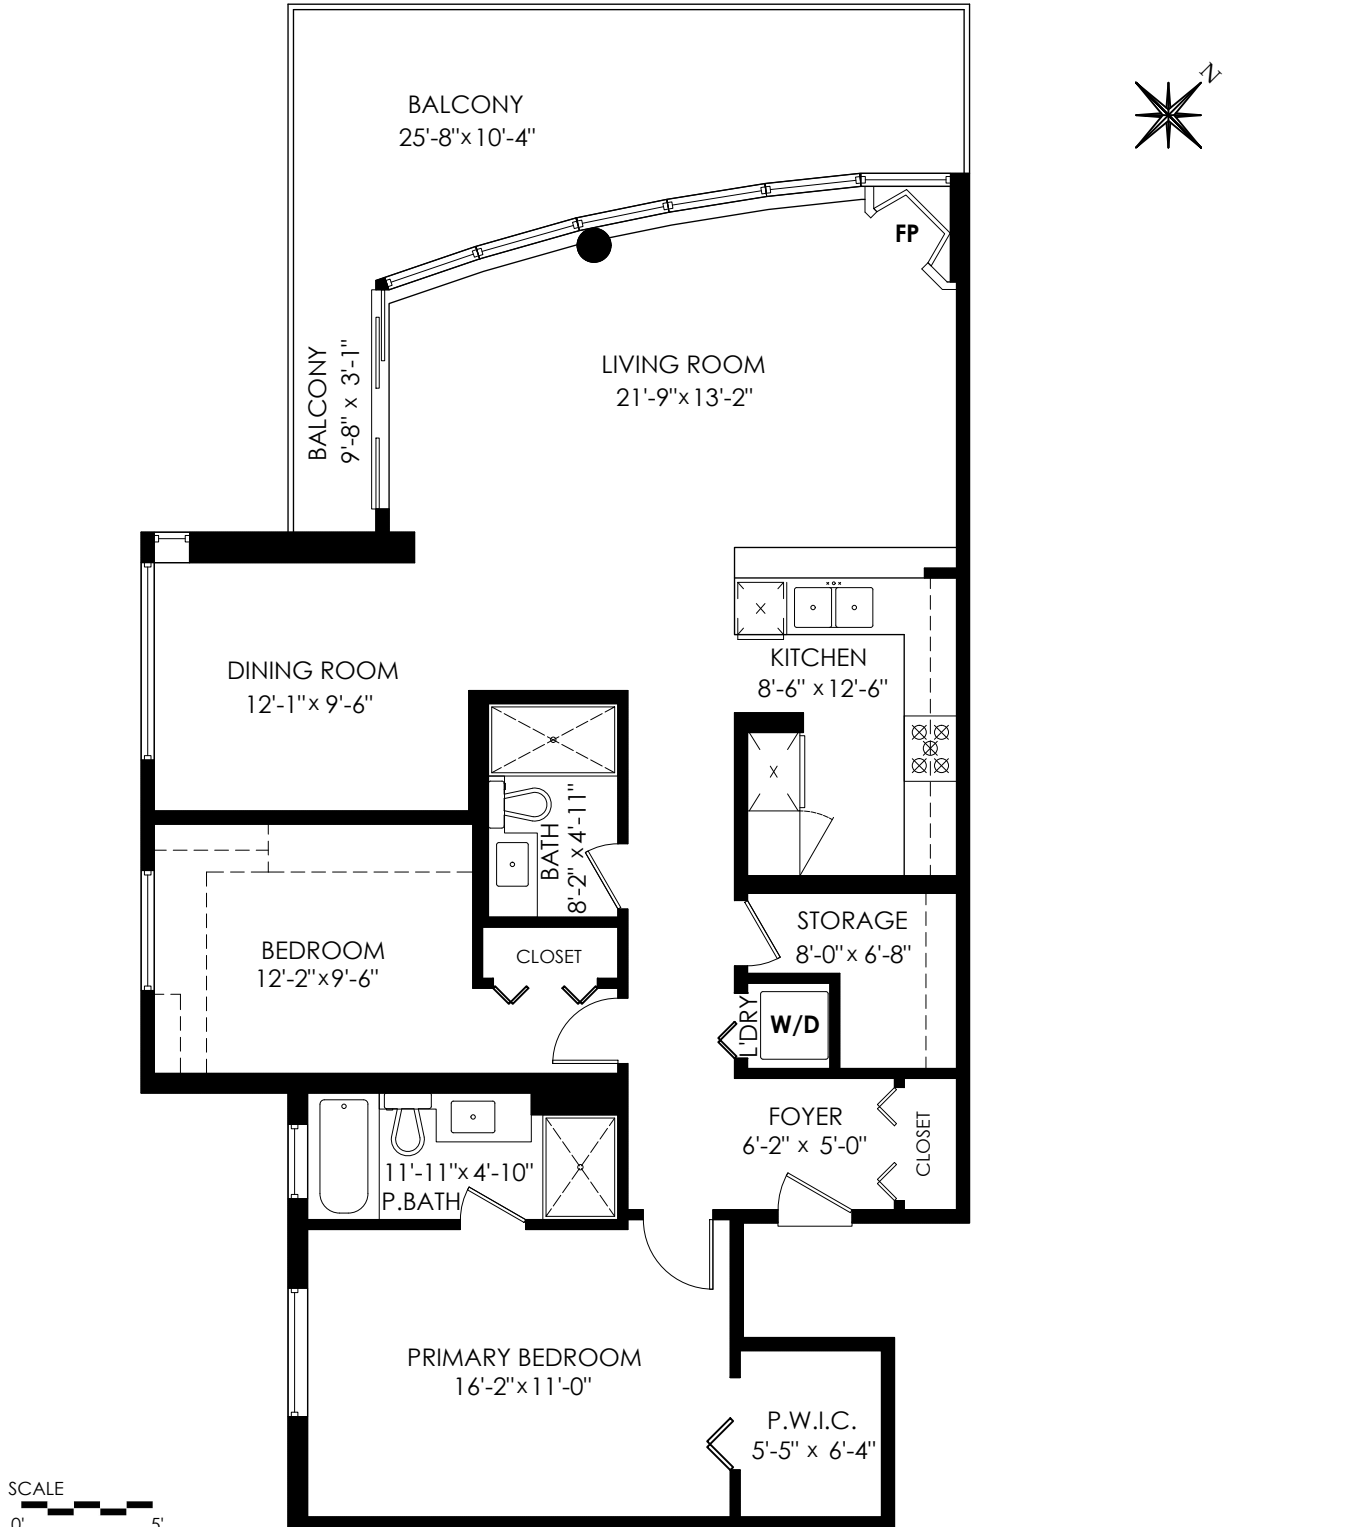

Floor Area: 1,338 sq.ft.

Balcony: 234 sq.ft.

Ceiling Height: 7'-11"

MEASURED ON: (2024-05-05)

info@pixlworks.com www.pixlworks.com 604.329.5788

E&O Insured. Total square foot calculated to gross unit area. SQFT based on interior measurements to exterior walls, not taken from original blueprints, may include unfinished area. This is for marketing purposes only and is not intended for architectural/construction use. All details, sizes & placements should be considered approximate within +/- 2% tolerance.