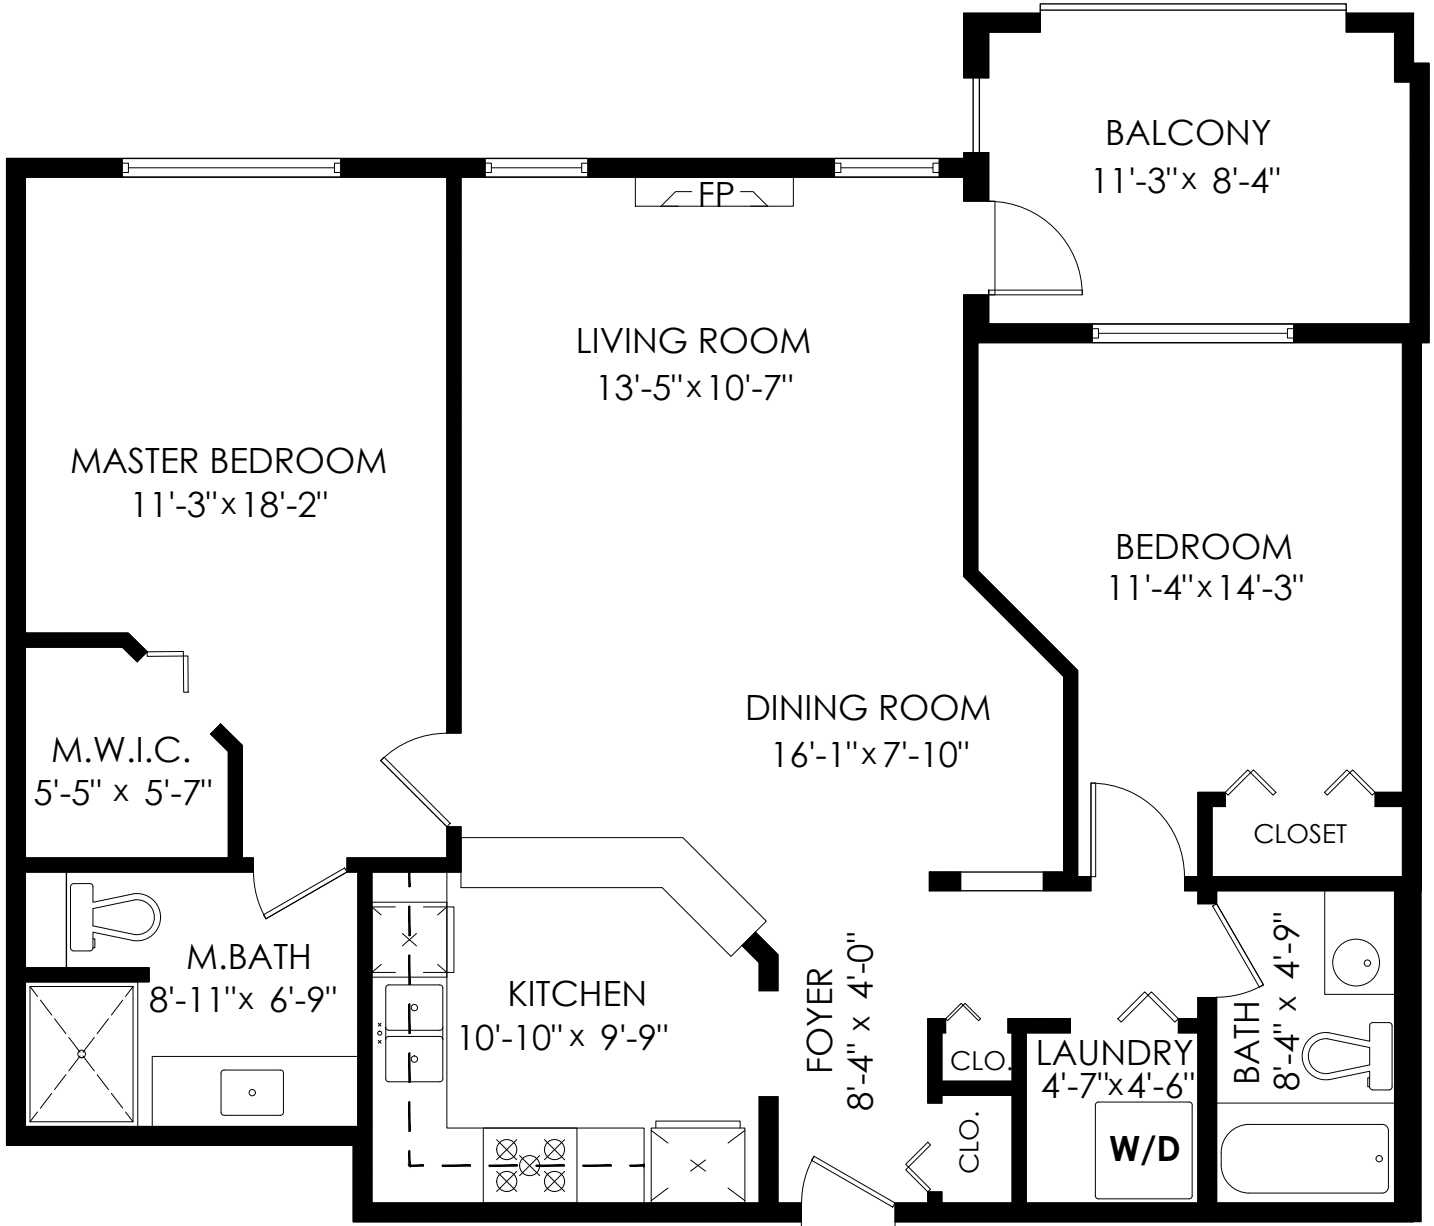

Floor Area: 1,010 sq.ft.
Balcony: 92 sq.ft.
Ceiling Height: 7'-11"

MEASURED ON: (2022-02-14)

info@pixlworks.com www.pixlworks.com 604.329.5788

E&O Insured. Total square foot calculated to gross unit area. SQFT based on interior measurements to exterior walls, not taken from original blueprints, may include unfinished area. This is for marketing purposes only and is not intended for architectural/construction use. All details, sizes & placements should be considered approximate within +/- 2% tolerance.