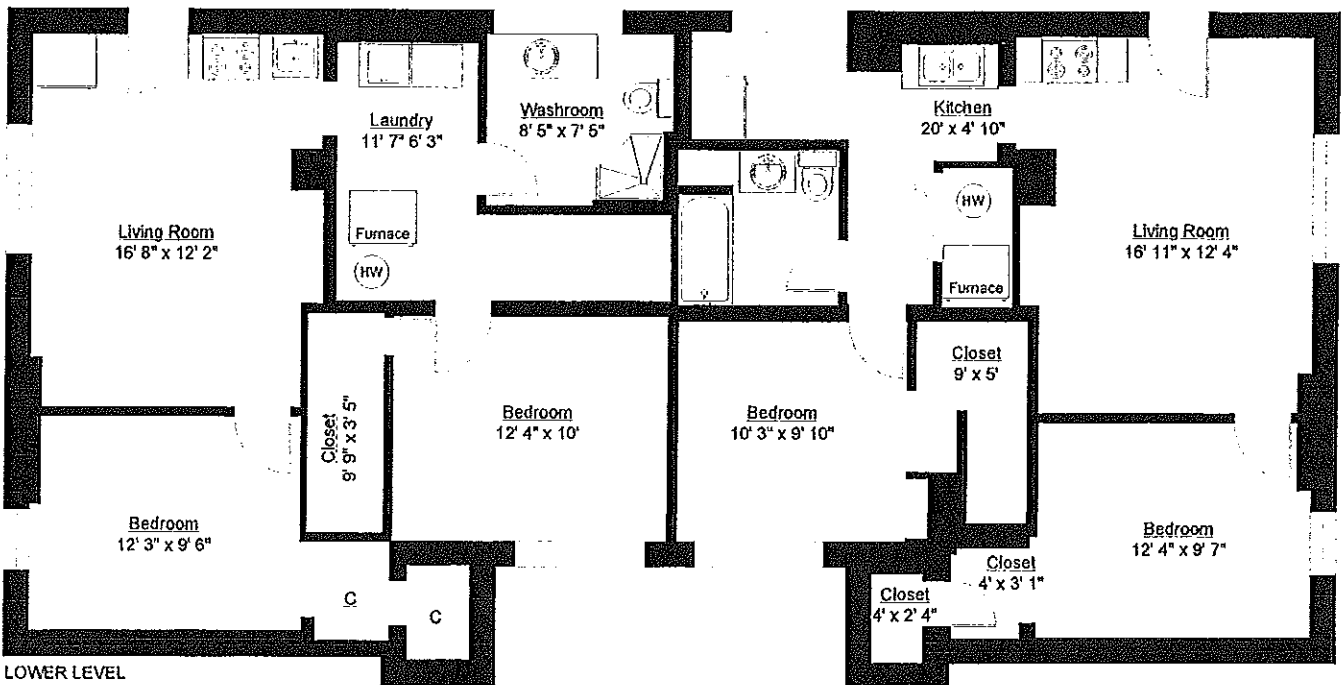

## Totals\*\*

Main Level: 1,626 sq. ft.  
 Upper Level: 1,686 sq. ft.  
 TOTAL: 3,312 sq. ft.

## Other Areas

Deck: 208 sq. ft.

MAIN LEVEL

LOWER LEVEL