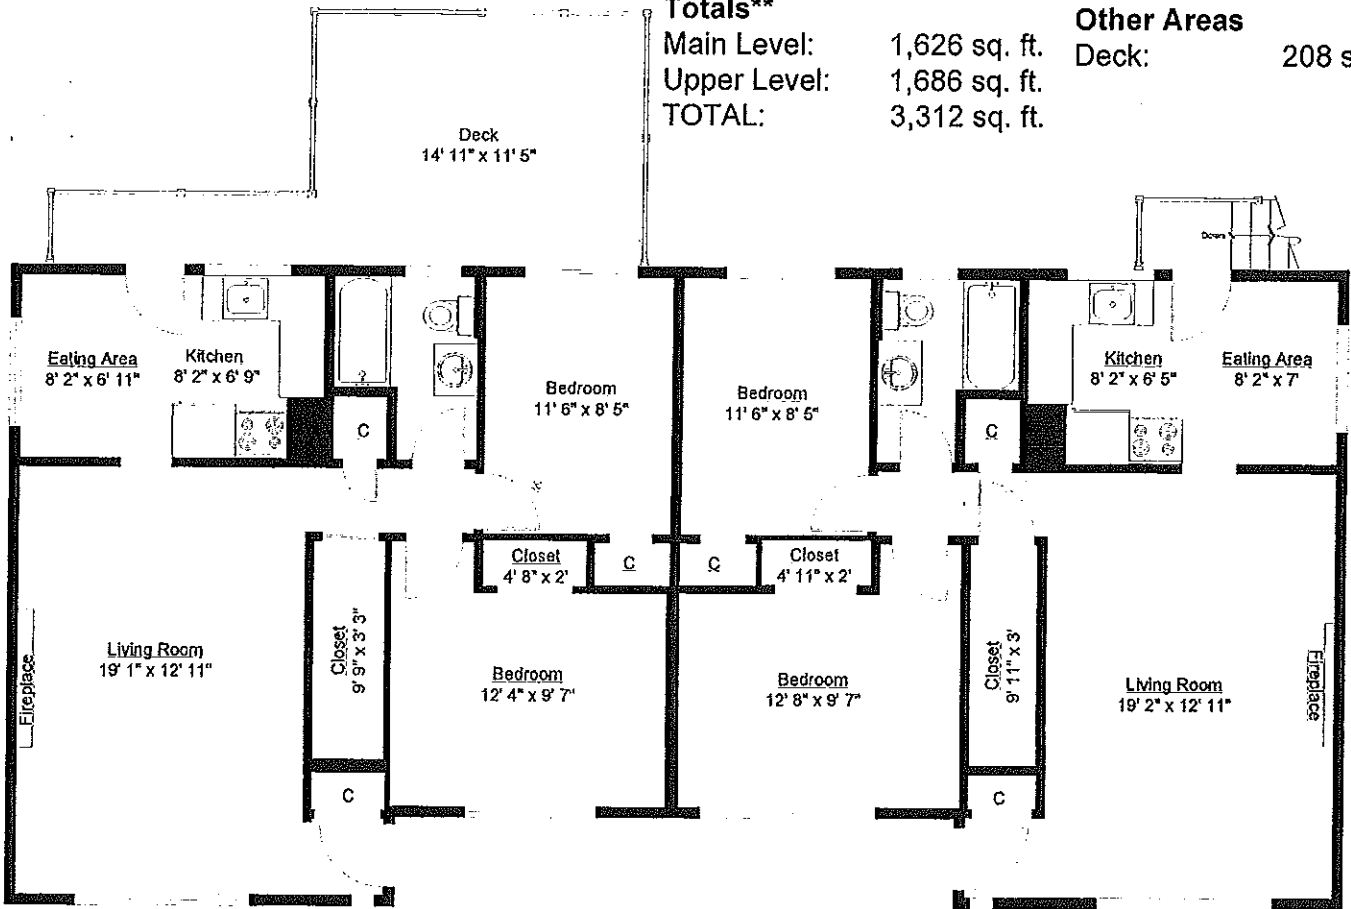

# 6631 – 6633 Linden Avenue, Burnaby

## Totals\*\*

Main Level: 1,626 sq. ft.  
 Upper Level: 1,686 sq. ft.  
 TOTAL: 3,312 sq. ft.

## Other Areas

Deck: 208 sq. ft.

MAIN LEVEL

LOWER LEVEL