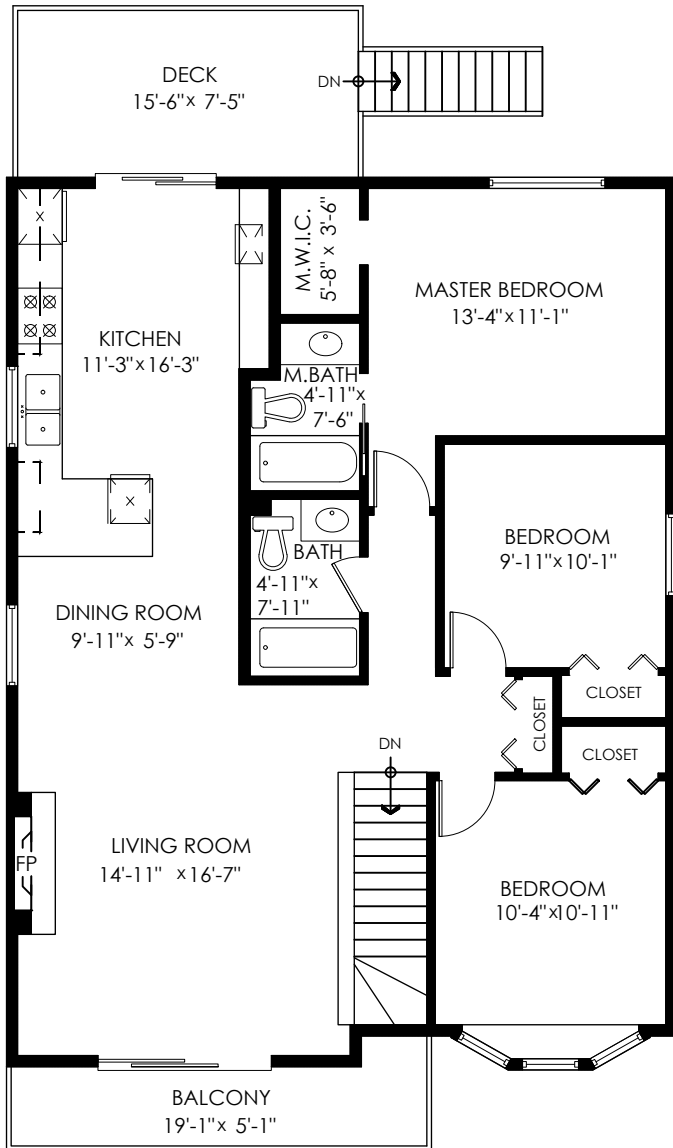

Main Floor: 1,178 sq.ft.
Lower Floor: 1,122 sq.ft.
Total Livable: 2,300 sq.ft.

Patio: 159 sq.ft.
Deck: 114 sq.ft.
Balcony: 75 sq.ft.
Total Extras: 348 sq.ft.

Main Floor Plan
Floor Area: 1178 sq.ft.
Ceiling Height: 8'

Lower Floor Plan
Floor Area: 1122 sq.ft.
Ceiling Height: 8'