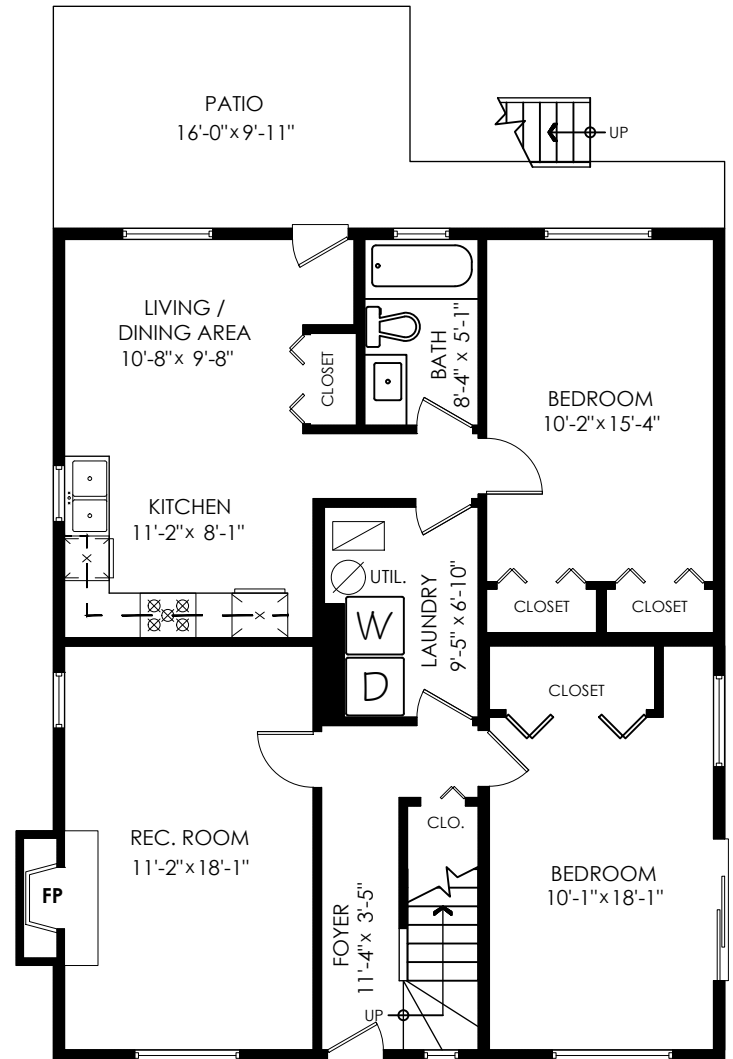

Main Floor: 1,178 sq.ft.
Lower Floor: 1,122 sq.ft.
Total Livable: 2,300 sq.ft.

Patio: 159 sq.ft.
Deck: 114 sq.ft.
Balcony: 75 sq.ft.
Total Extras: 348 sq.ft.

Main Floor Plan
Floor Area: 1178 sq.ft.
Ceiling Height: 8'

Lower Floor Plan
Floor Area: 1122 sq.ft.
Ceiling Height: 8'