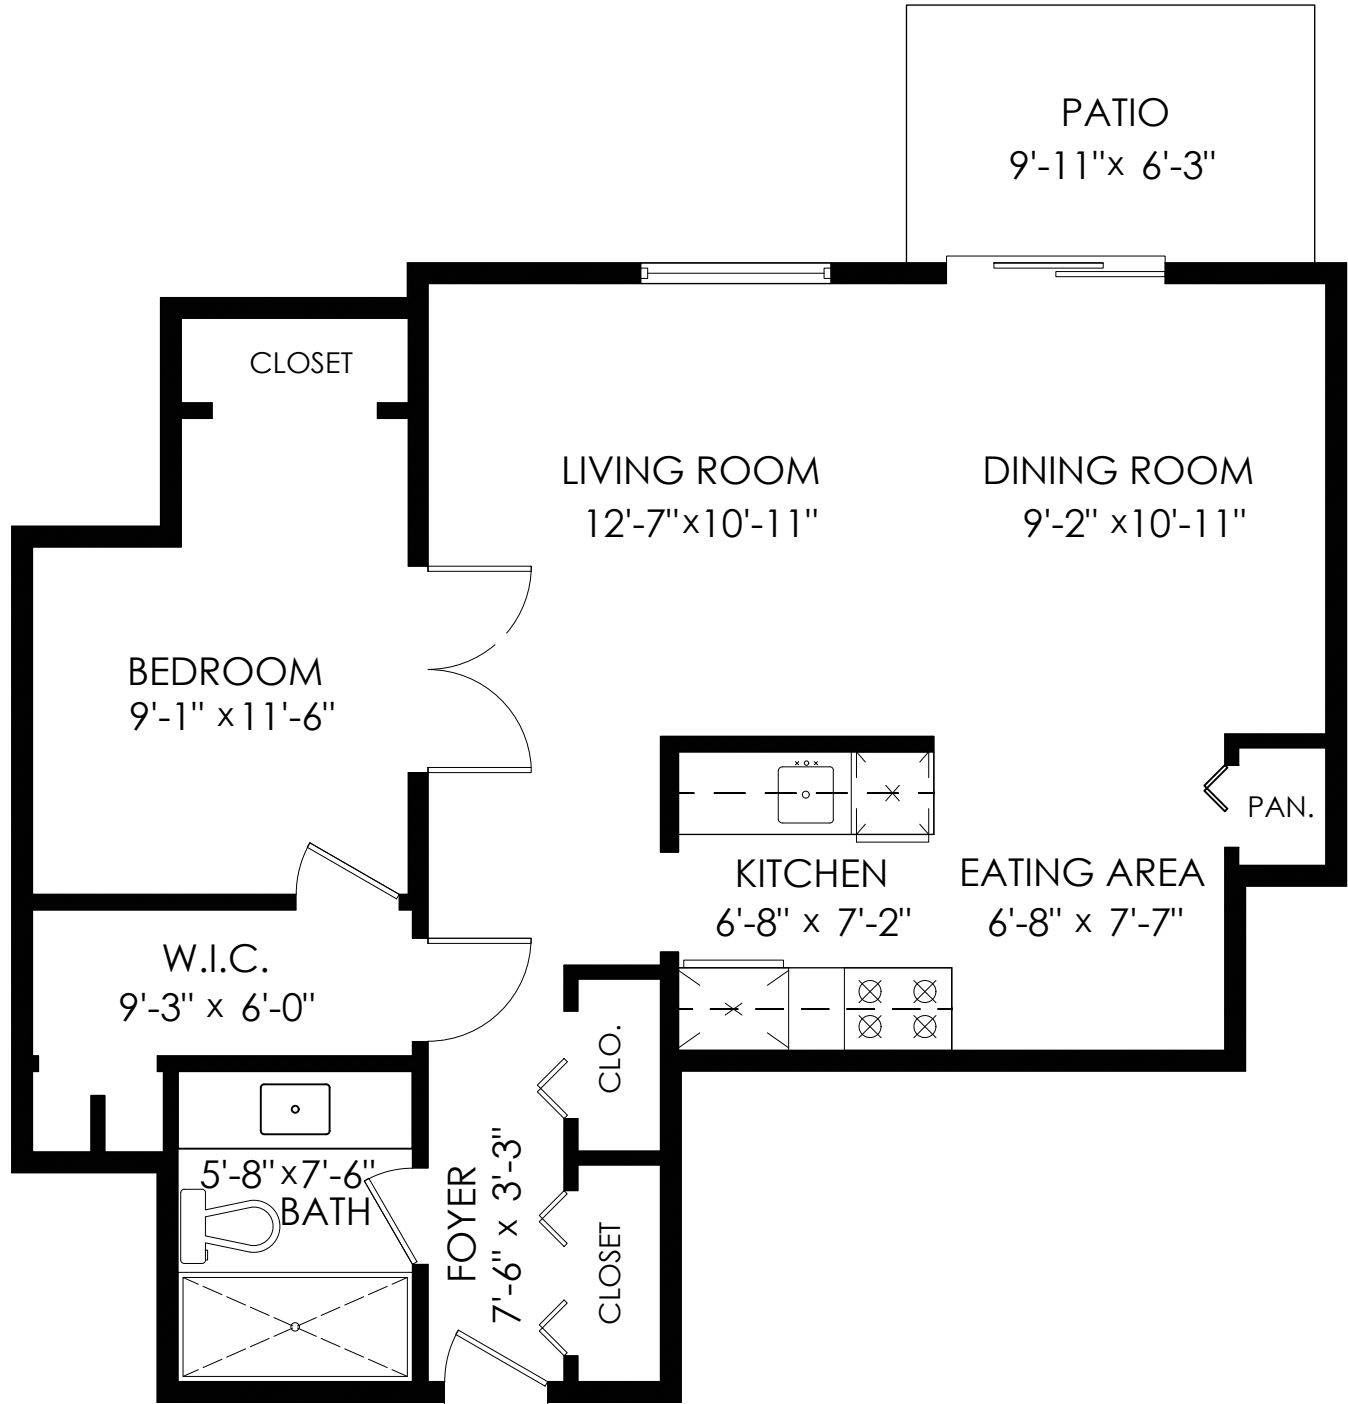

**Floor Area:** 704 sq.ft.  
Patio: 62 sq.ft.  
Ceiling Height: 7'-10"

**MEASURED ON: (2022-01-28)**

info@pixlworks.com www.pixlworks.com 604.329.5788

E&O Insured. Total square foot calculated to gross unit area. SQFT based on interior measurements to exterior walls, not taken from original blueprints, may include unfinished area. This is for marketing purposes only and is not intended for architectural/construction use. All details, sizes & placements should be considered approximate within +/- 2% tolerance.