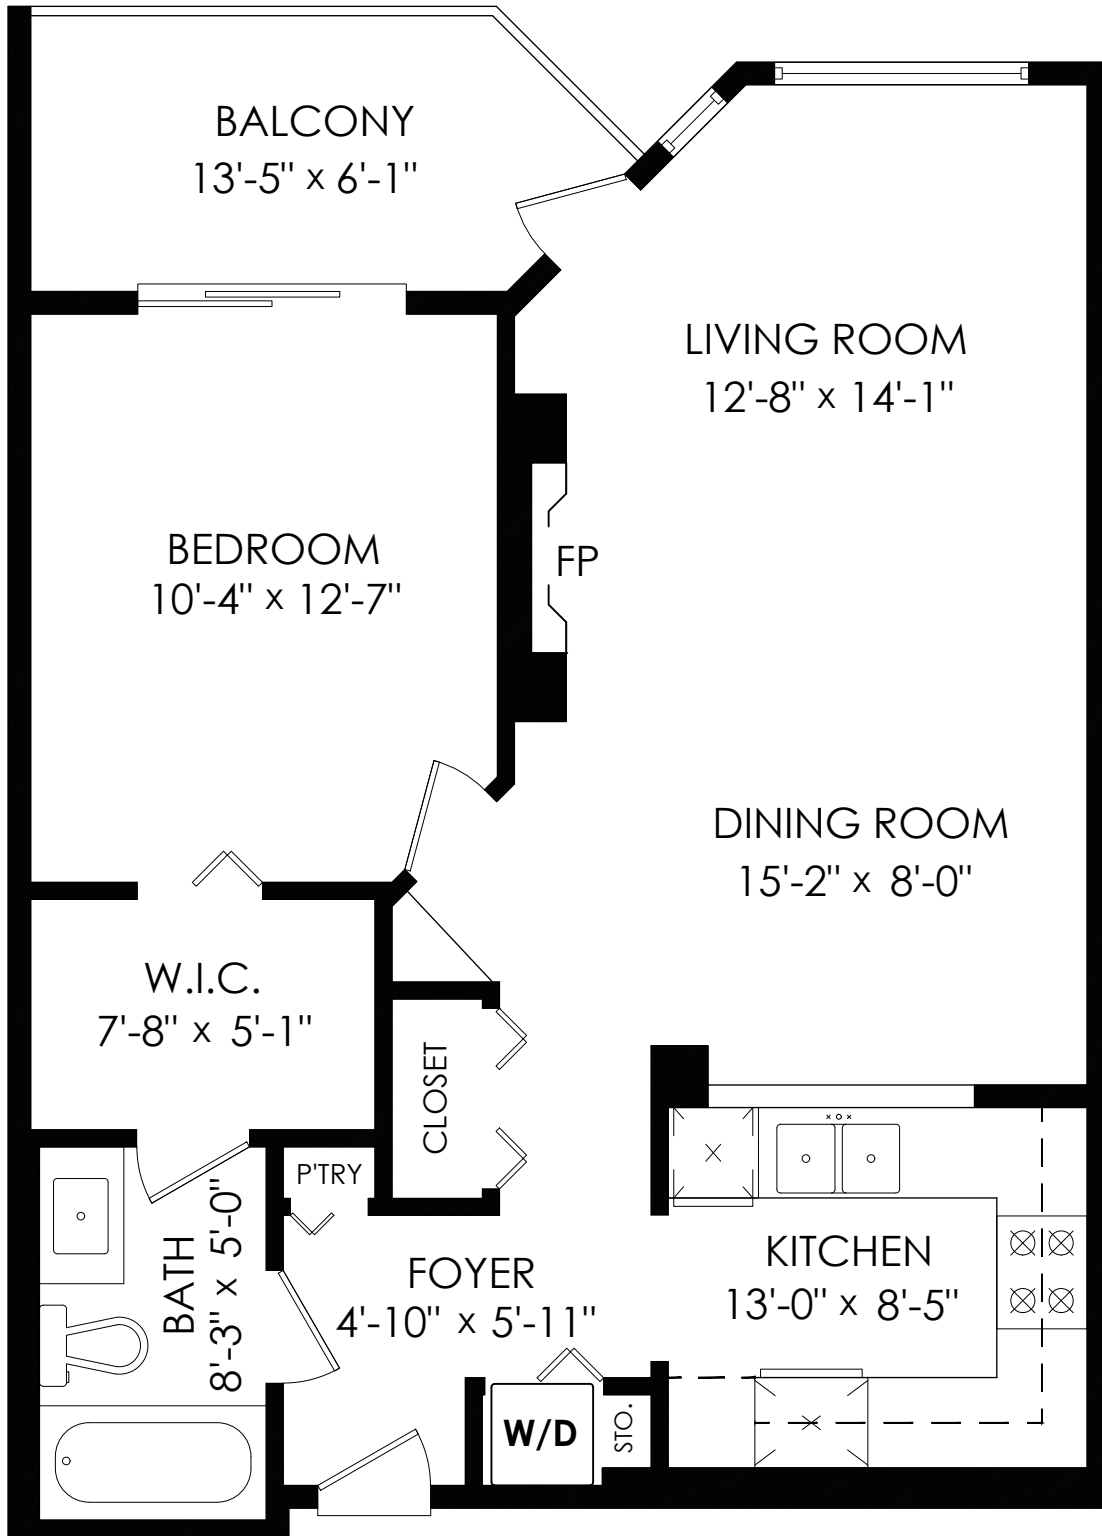

Floor Area: 717 sq.ft.
Balcony: 73 sq.ft.
Ceiling Height: 8'-0"

MEASURED ON: (2021-10-23)

info@pixlworks.com www.pixlworks.com 604.329.5788

E&O Insured. Total square foot calculated to gross unit area. SQFT based on interior measurements to exterior walls, not taken from original blueprints, may include unfinished area. This is for marketing purposes only and is not intended for architectural/construction use. All details, sizes & placements should be considered approximate within +/- 2% tolerance.