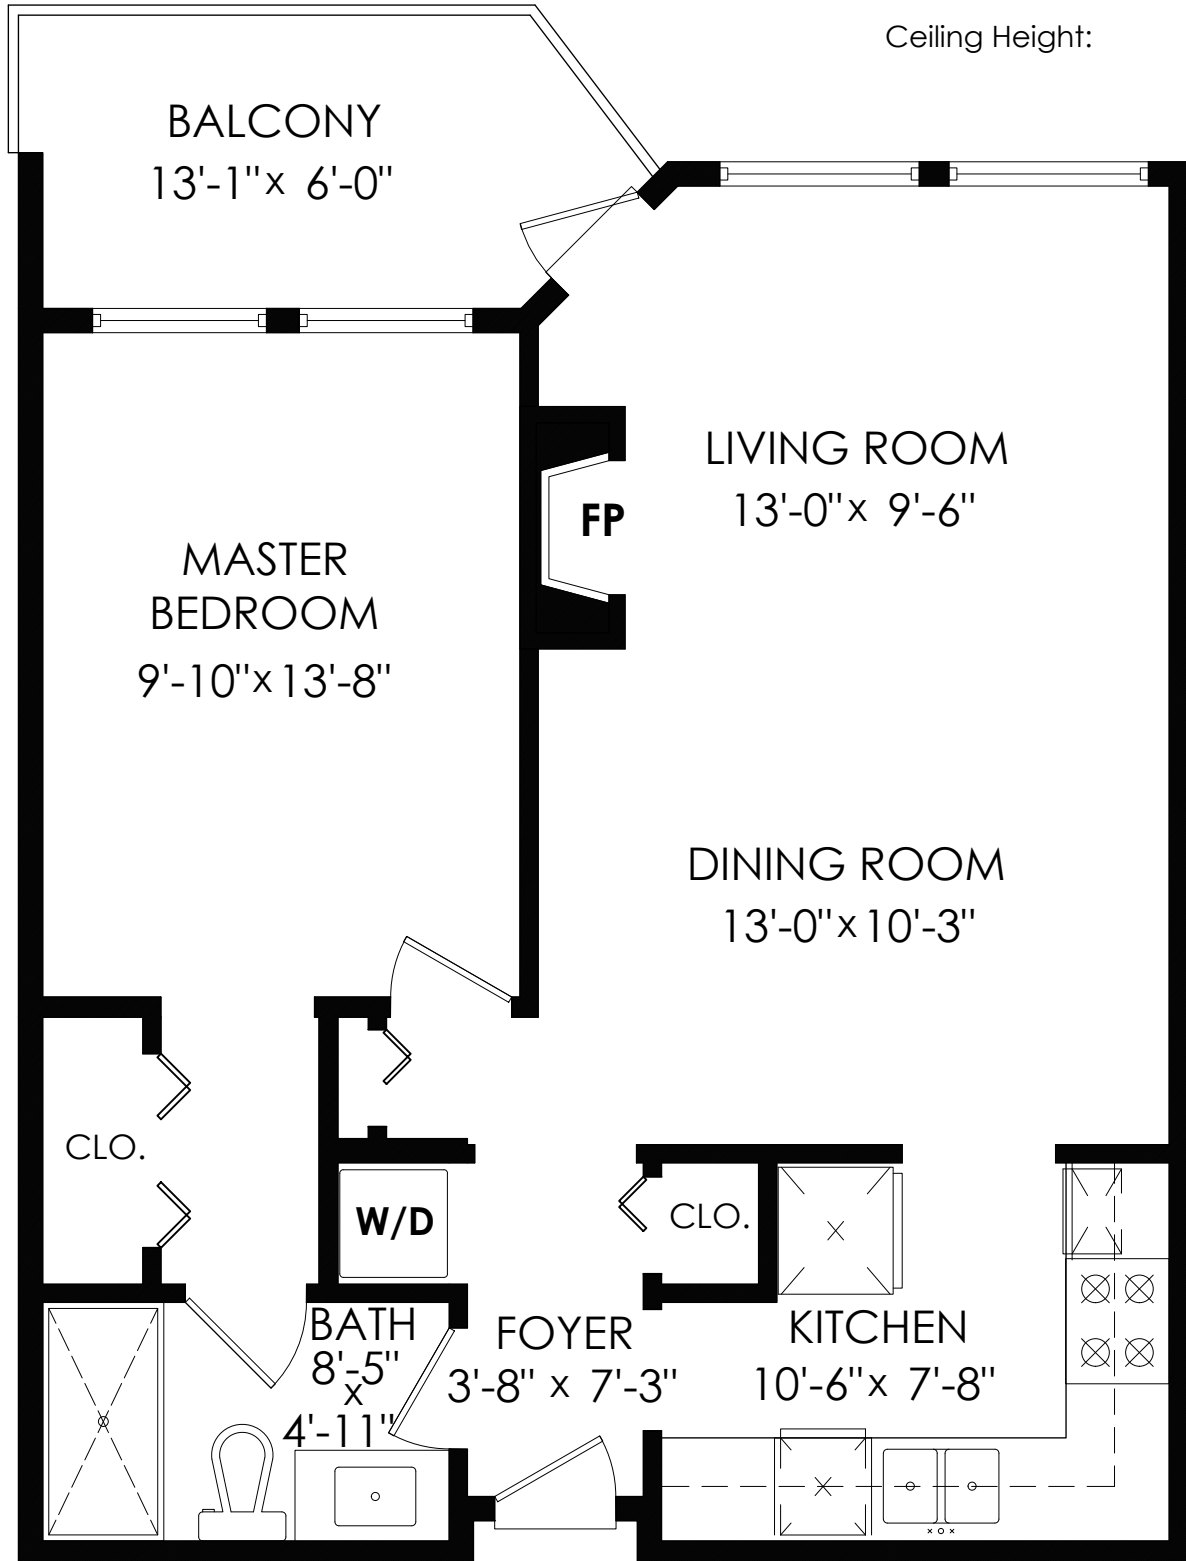

Floor Area: 661 sq.ft.

Balcony: 69 sq.ft.

Ceiling Height: 7'-11"

SCALE

MEASURED ON: (2022-02-18)

info@pixlworks.com www.pixlworks.com 604.329.5788

E&O Insured. Total square foot calculated to gross unit area. SQFT based on interior measurements to exterior walls, not taken from original blueprints, may include unfinished area. This is for marketing purposes only and is not intended for architectural/construction use. All details, sizes & placements should be considered approximate within +/- 2% tolerance.