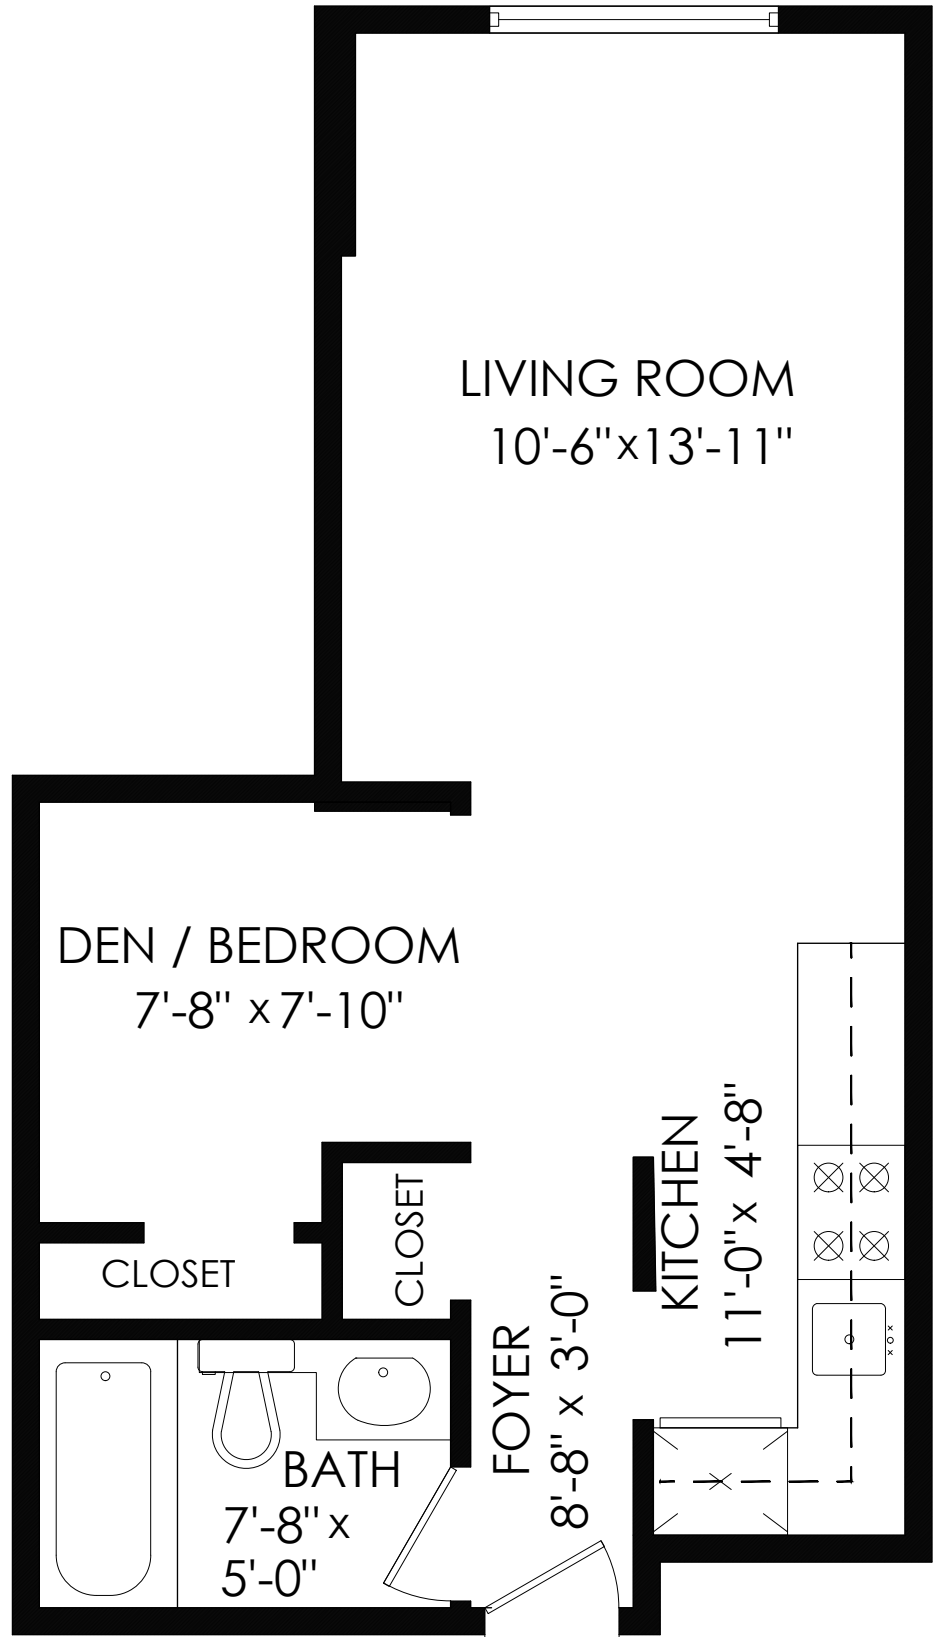

Floor Area: 432 sq.ft.

Ceiling Height: 8'-0"

SCALE

MEASURED ON: (2021-09-28)

info@pixlworks.com www.pixlworks.com 604.329.5788

E&O Insured. Total square foot calculated to gross unit area. SQFT based on interior measurements to exterior walls, not taken from original blueprints, may include unfinished area. This is for marketing purposes only and is not intended for architectural/construction use. All details, sizes & placements should be considered approximate within +/- 2% tolerance.