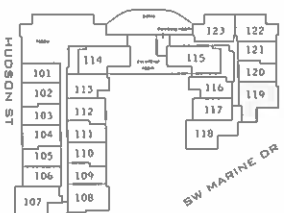

2B2 2 BED + DEN + 2 BATH 786 SQ FT

SUITES

119. 224. 324. 424. (522. - 728 sq ft)

Swing door level 1 only - to patio from den

Den on level 2, 3 and 4

Open balcony on level 5 (roof deck)

NOTE: SKYLIGHTS ON TOP FLOOR ONLY

LEVEL 1

LEVEL 2

LEVEL 3

LEVEL 4

LEVEL 5