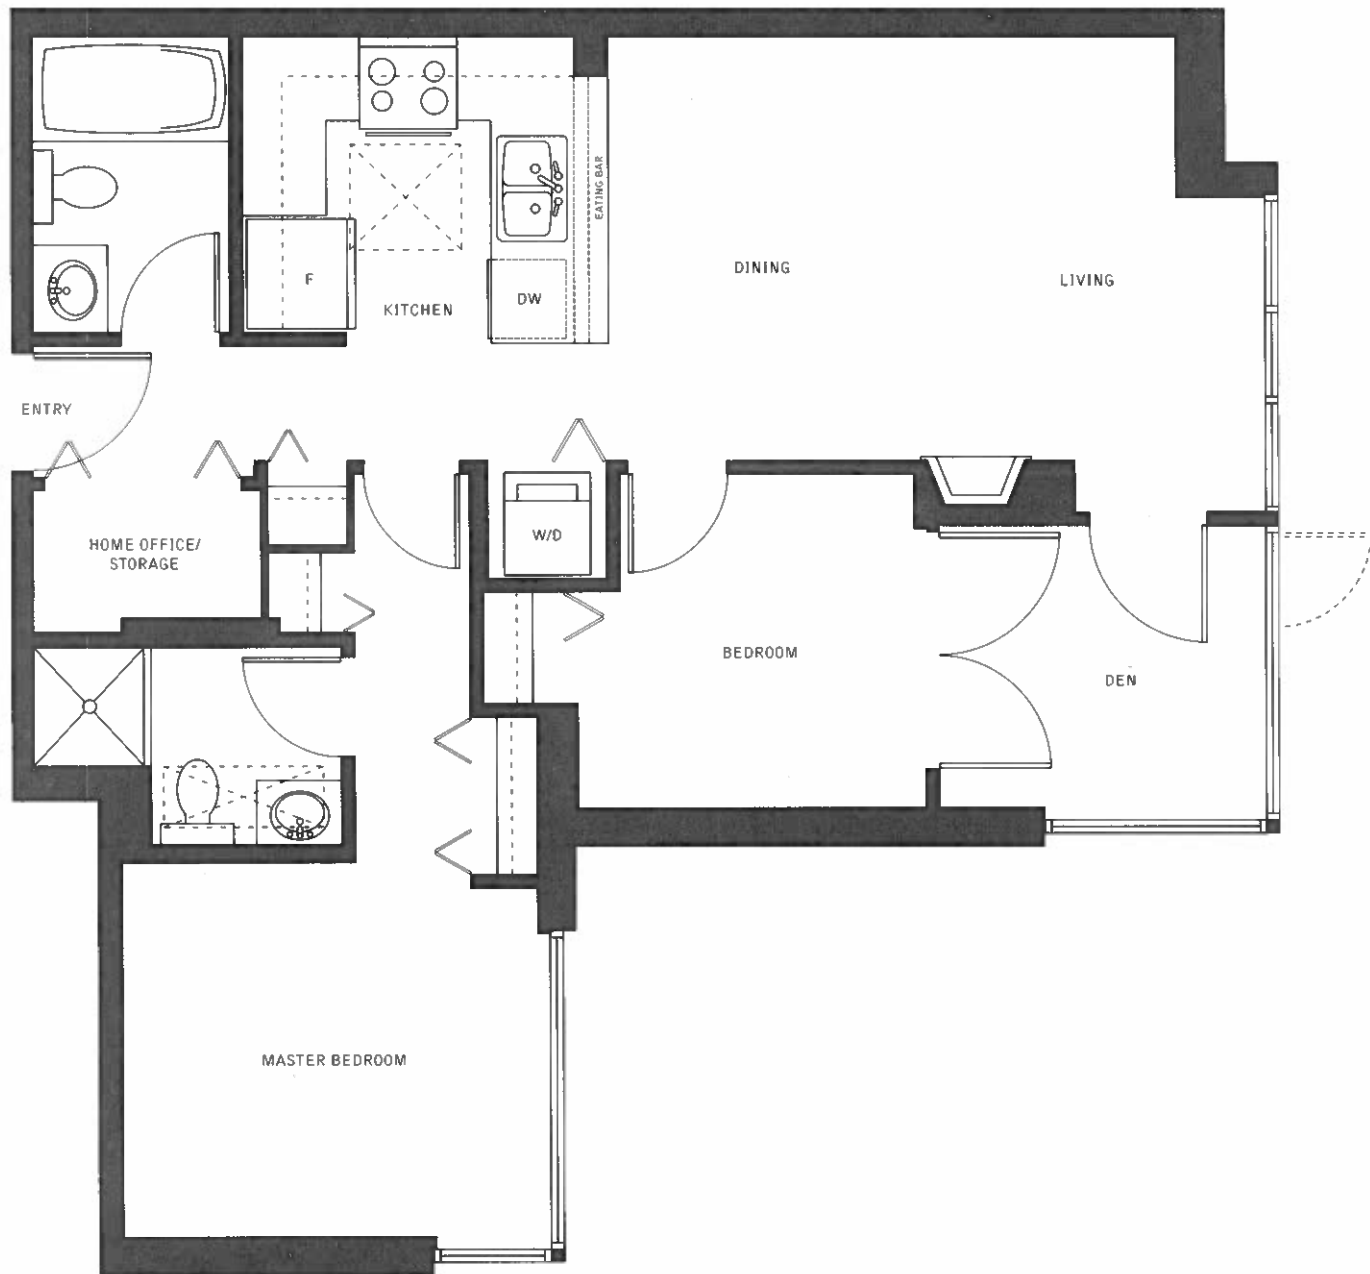

2B2 2 BED + DEN + 2 BATH 786 SQ FT

SUITES

119. 224. 324. 424. (522. - 728 sq ft)

Swing door level 1 only - to patio from den

Den on level 2, 3 and 4

Open balcony on level 5 (roof deck)

NOTE: SKYLIGHTS ON TOP FLOOR ONLY

LEVEL 1

LEVEL 2

LEVEL 3

LEVEL 4

LEVEL 5