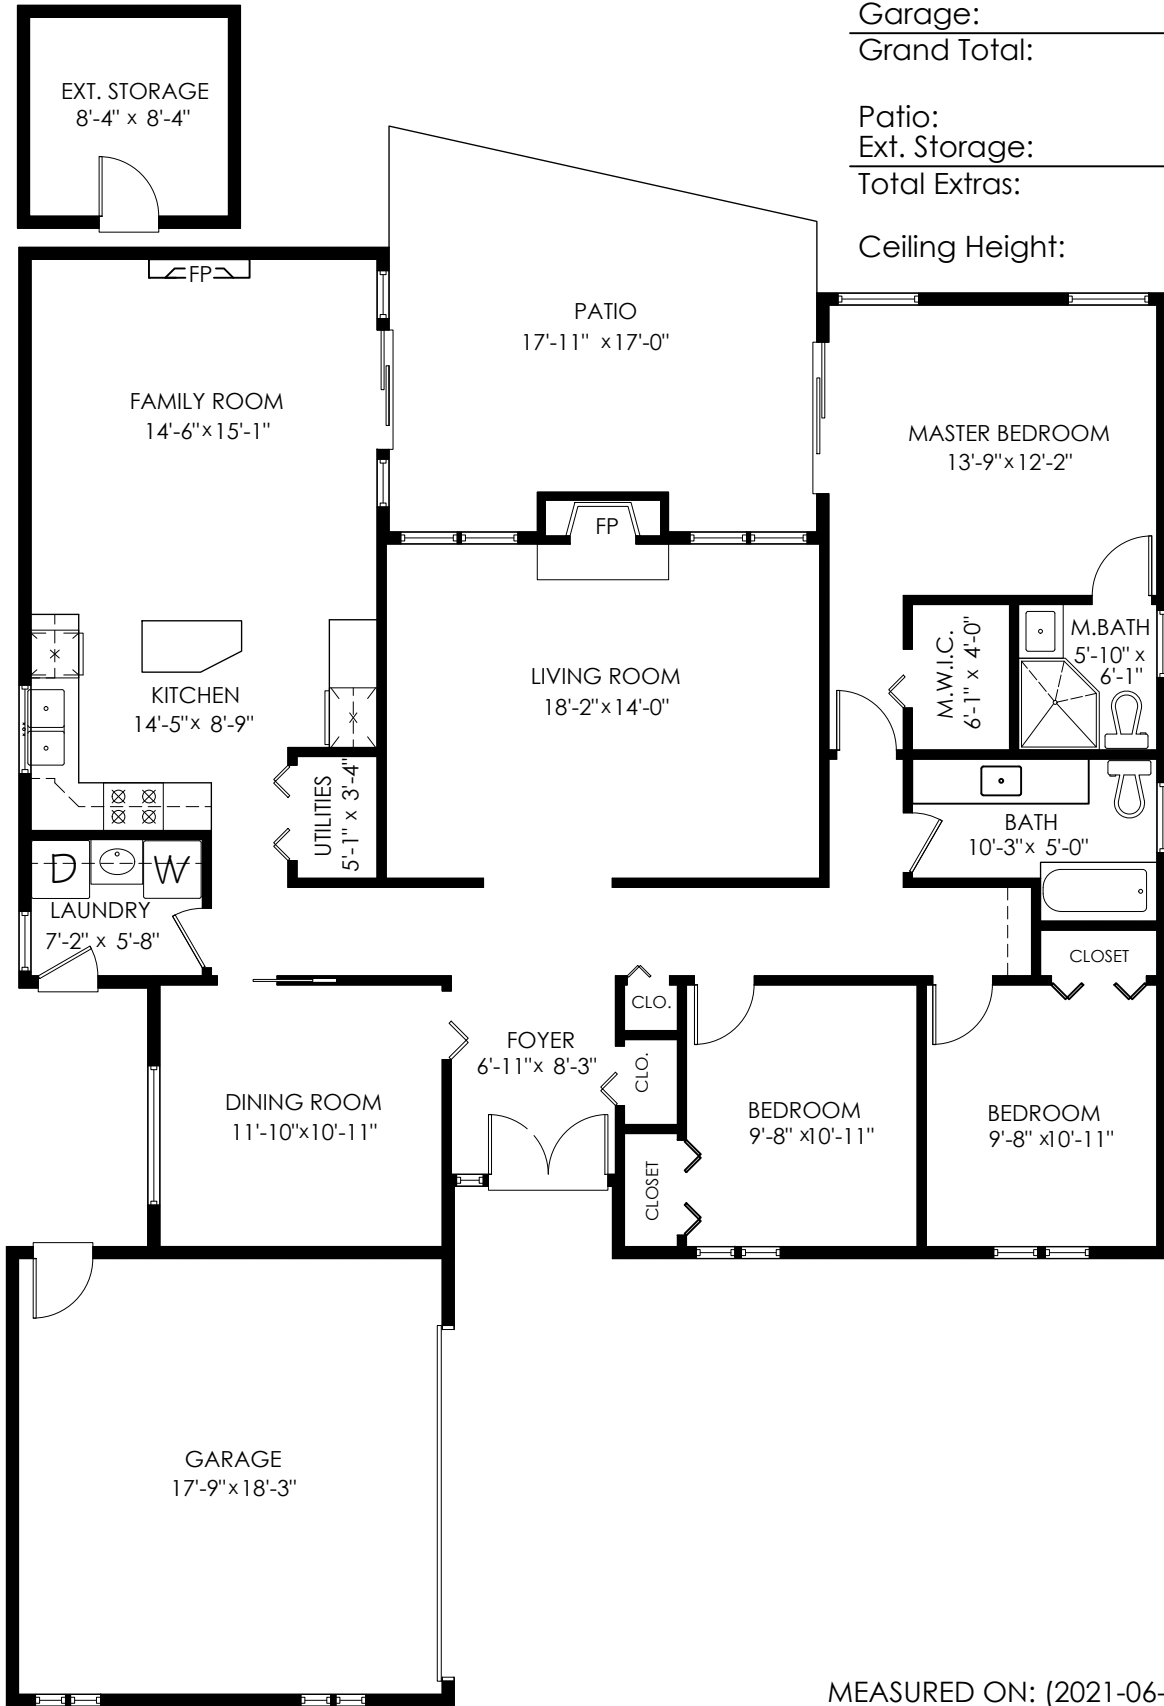

Floor Area: 1,717 sq.ft.

Garage: 355 sq.ft.

Grand Total: 2,072 sq.ft.

Patio: 260 sq.ft.

Ext. Storage: 87 sq.ft.

Total Extras: 347 sq.ft.

Ceiling Height: 8'-0"

MEASURED ON: (2021-06-02)
Measurements, Design & Scanning | 604-329-5788