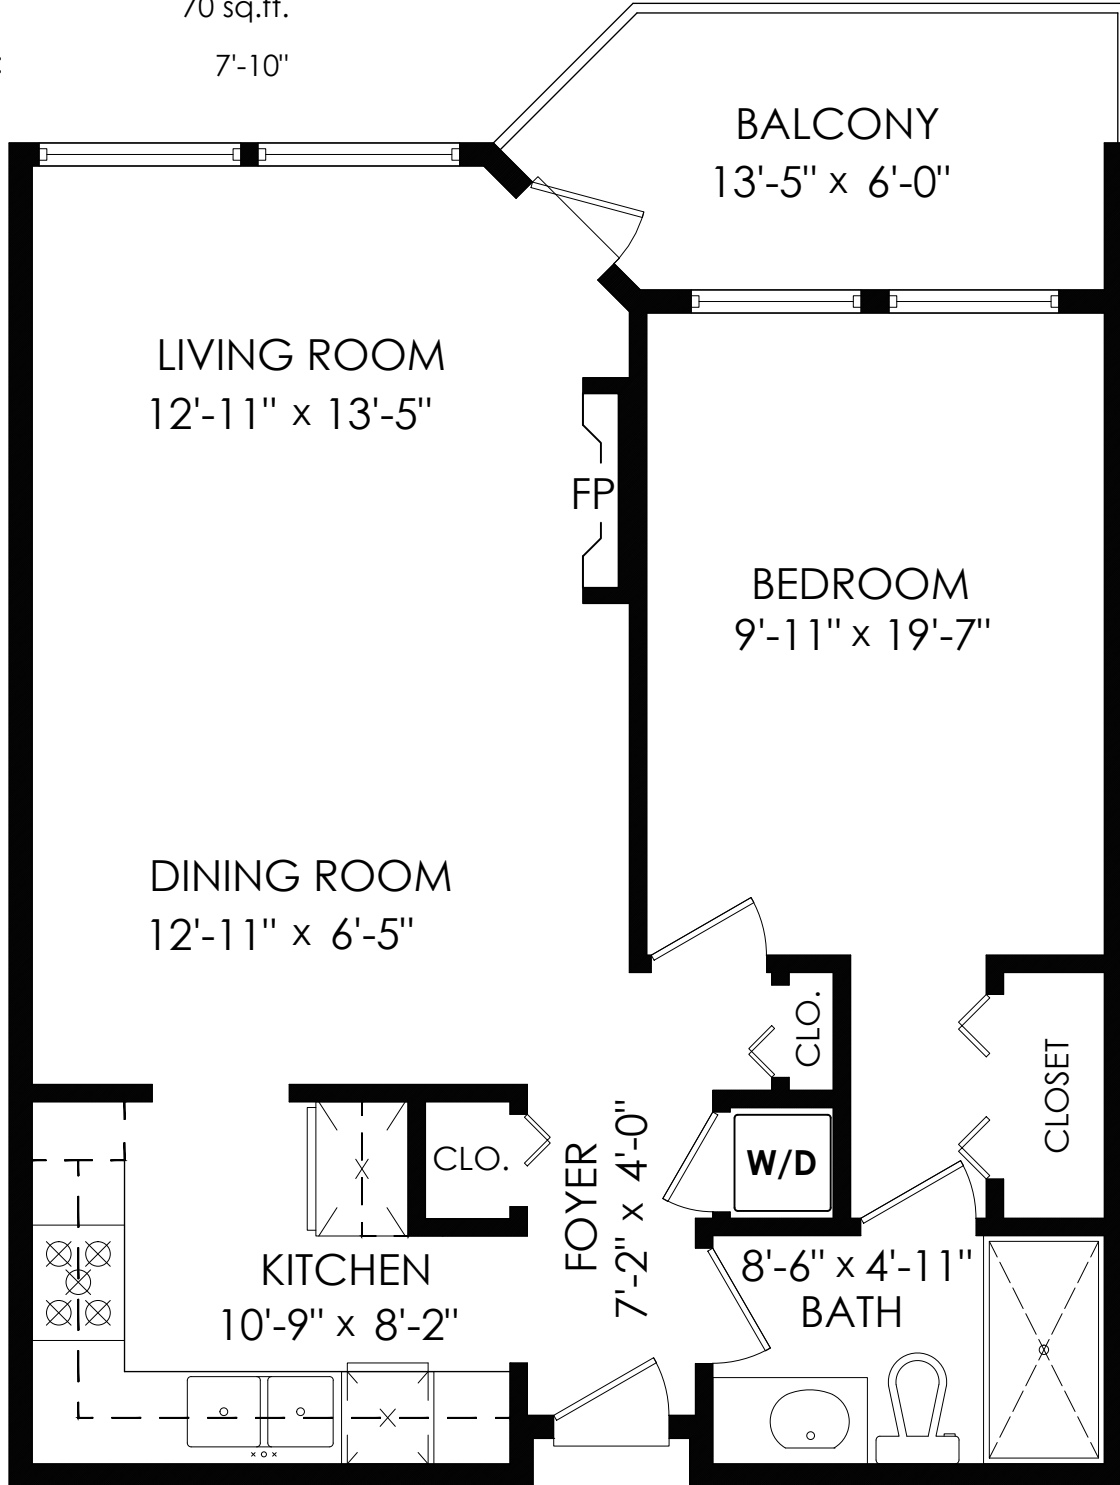

Floor Area: 664 sq.ft.

Balcony: 70 sq.ft.

Ceiling Height: 7'-10"

MEASURED ON: (2022-01-21)

info@pixlworks.com www.pixlworks.com [604.329.5788](tel:604.329.5788)

E&O Insured. Total square foot calculated to gross unit area. SQFT based on interior measurements to exterior walls, not taken from original blueprints, may include unfinished area. This is for marketing purposes only and is not intended for architectural/construction use. All details, sizes & placements should be considered approximate within +/- 2% tolerance.