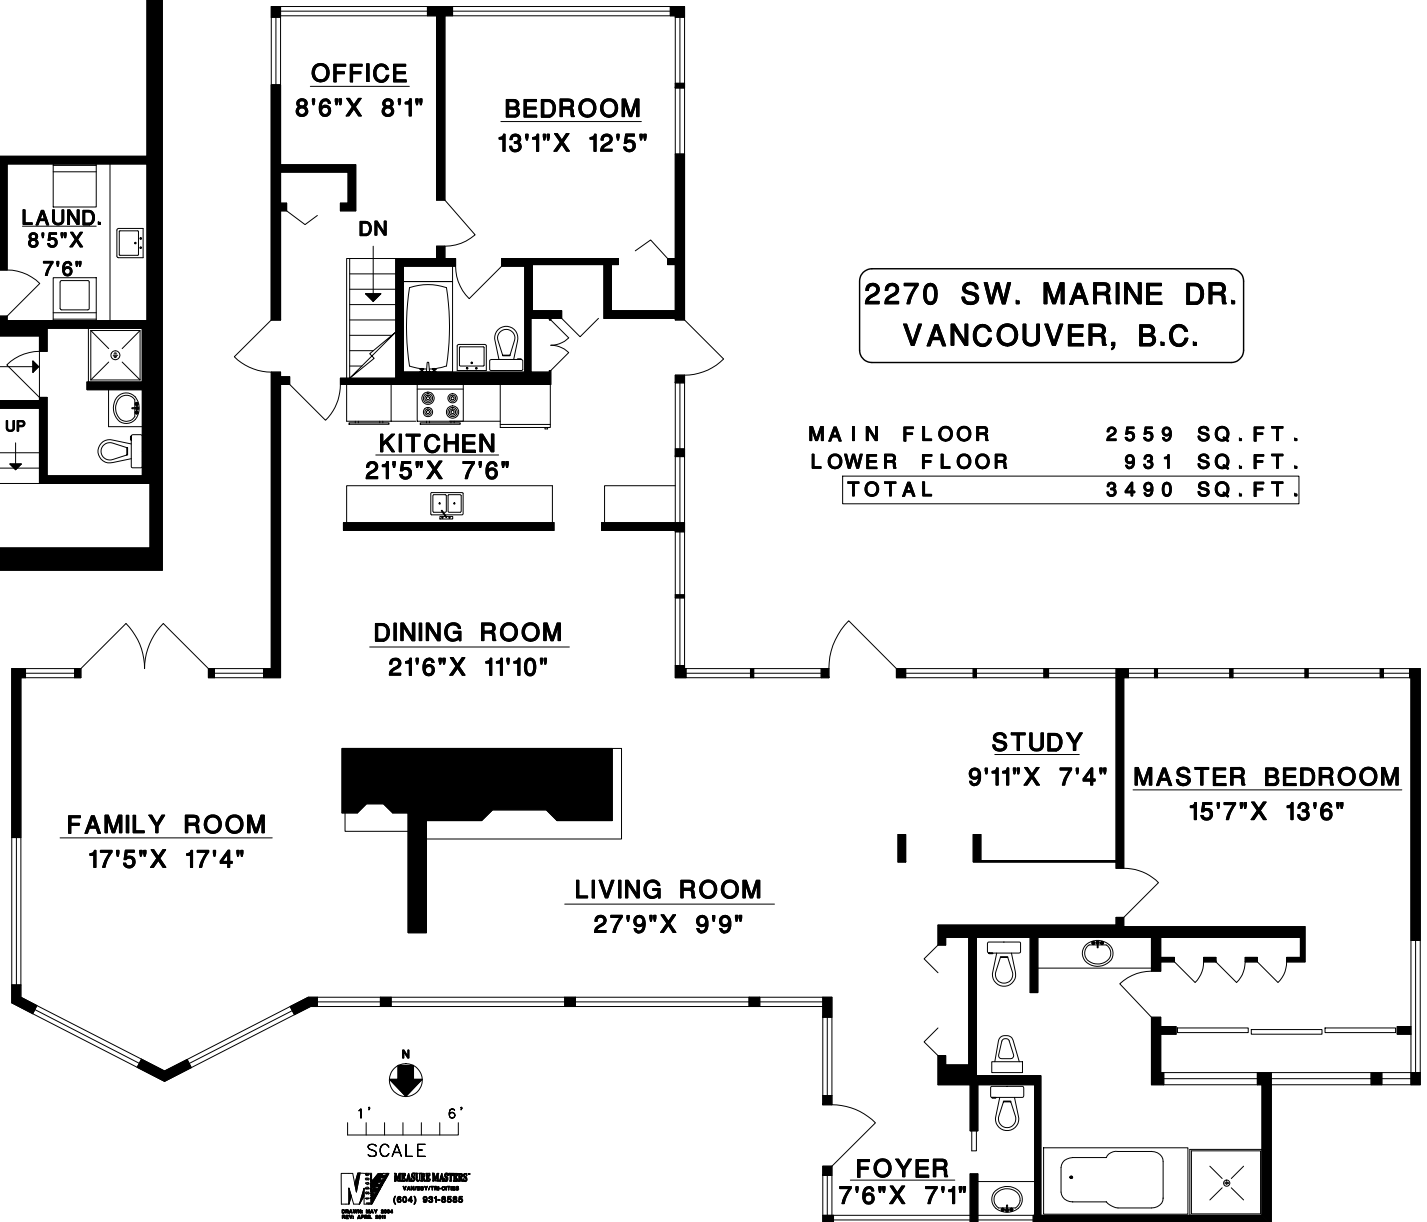

MAIN FLOOR

2270 SW. MARINE DR.
VANCOUVER, B.C.

MAIN FLOOR	2559 SQ. FT.
LOWER FLOOR	931 SQ. FT.
TOTAL	3490 SQ. FT.