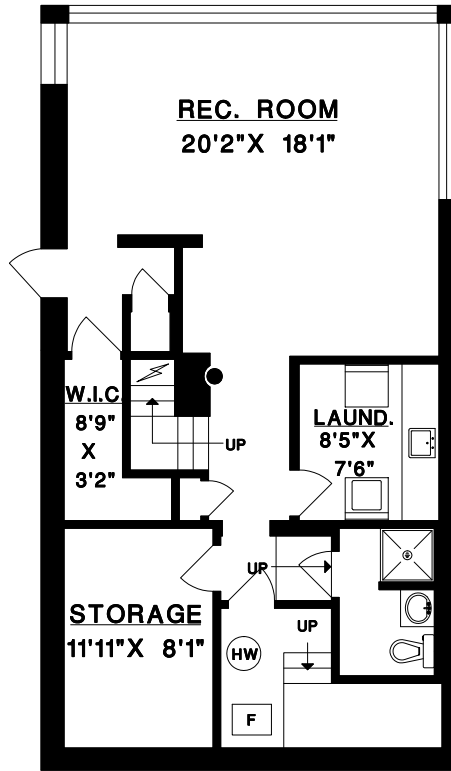

LOWER FLOOR