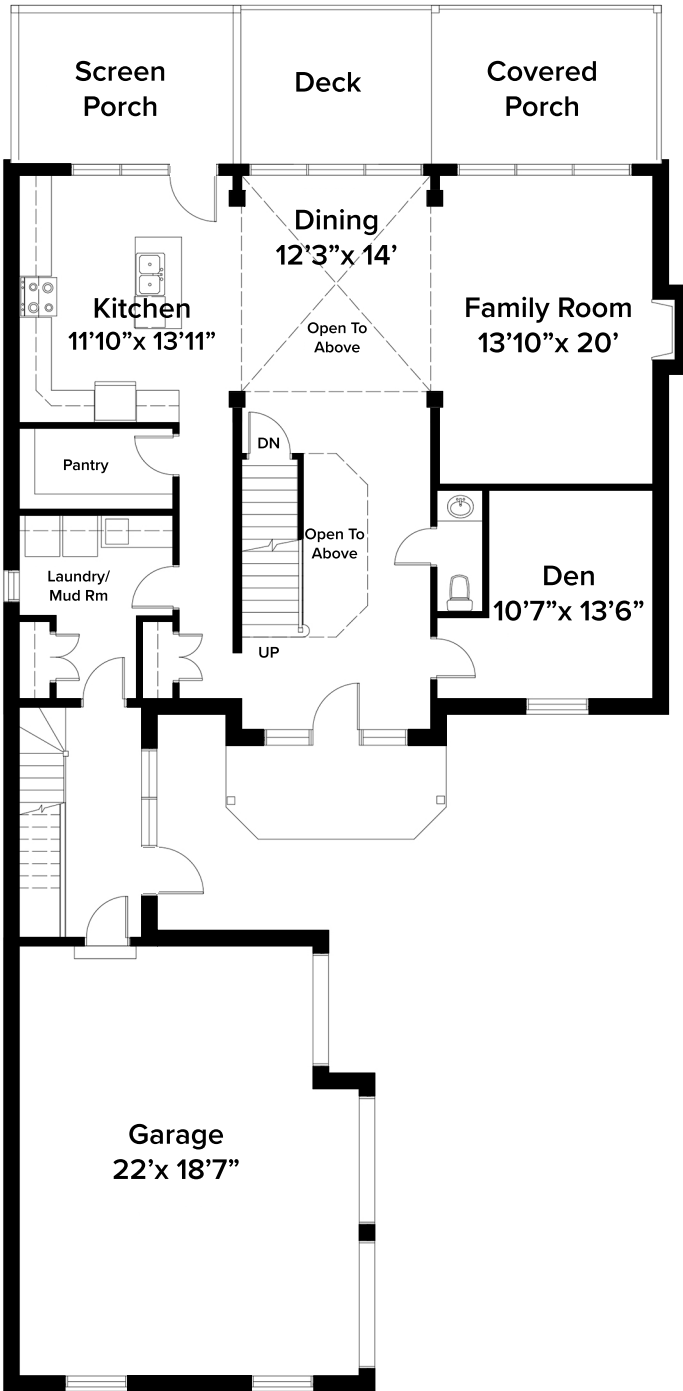

2895 sf (with Guest Suite)
 3744 sf (without Guest Suite)
 4 Bedroom
 4.5 Bathrooms

Ground Floor

Second Floor