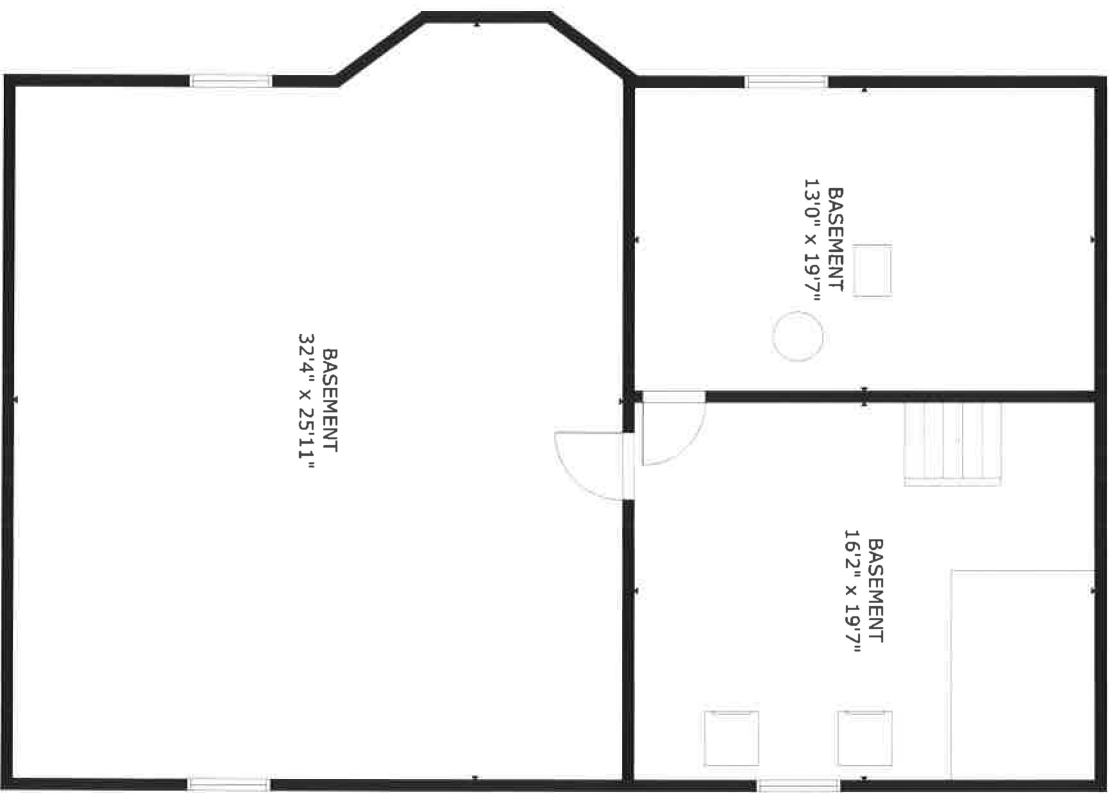

GROSS INTERNAL AREA
 TOTAL: 3,938 sq ft
 FLOOR 1: 1,385 sq ft, FLOOR 2: 1,496 sq ft, FLOOR 3: 1,057 sq ft

GROSS INTERNAL AREA
 TOTAL 3,938 sq ft
 FLOOR 1: 1,385 sq ft; FLOOR 2: 1,496 sq ft; FLOOR 3: 1,057 sq ft

GROSS INTERNAL AREA
TOTAL: 3,938 sq ft
FLOOR 1: 1,385 sq ft, FLOOR 2: 1,496 sq ft, FLOOR 3: 1,057 sq ft

GROSS INTERNAL AREA
TOTAL: 3,938 sq ft
FLOOR 1: 1,385 sq ft, FLOOR 2: 1,496 sq ft, FLOOR 3: 1,057 sq ft