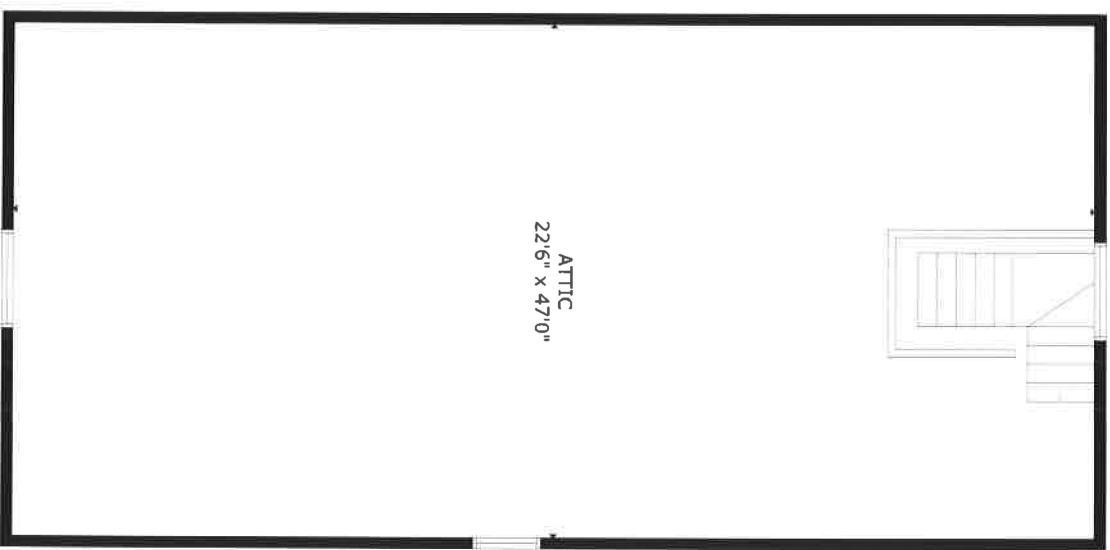

GROSS INTERNAL AREA
 TOTAL: 3,938 sq ft
 FLOOR 1: 1,385 sq ft, FLOOR 2: 1,496 sq ft, FLOOR 3: 1,057 sq ft

GROSS INTERNAL AREA
 TOTAL 3,938 sq ft
 FLOOR 1: 1,385 sq ft; FLOOR 2: 1,496 sq ft; FLOOR 3: 1,057 sq ft

GROSS INTERNAL AREA
TOTAL: 3,938 sq ft
FLOOR 1: 1,385 sq ft, FLOOR 2: 1,496 sq ft, FLOOR 3: 1,057 sq ft

GROSS INTERNAL AREA
TOTAL: 3,938 sq ft
FLOOR 1: 1,385 sq ft, FLOOR 2: 1,496 sq ft, FLOOR 3: 1,057 sq ft