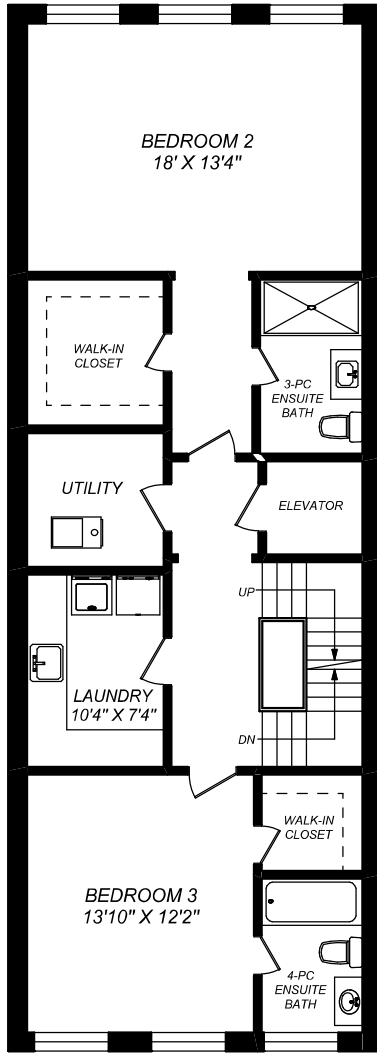

SECOND FLOOR
1123 SQUARE FEET
(CEILING HEIGHT : 9'-0")