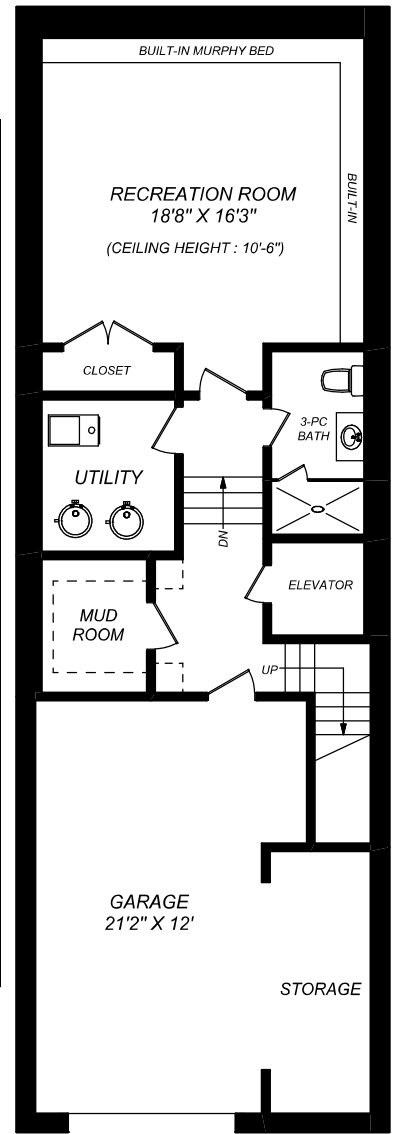

LOWER LEVEL
755 SQUARE FEET