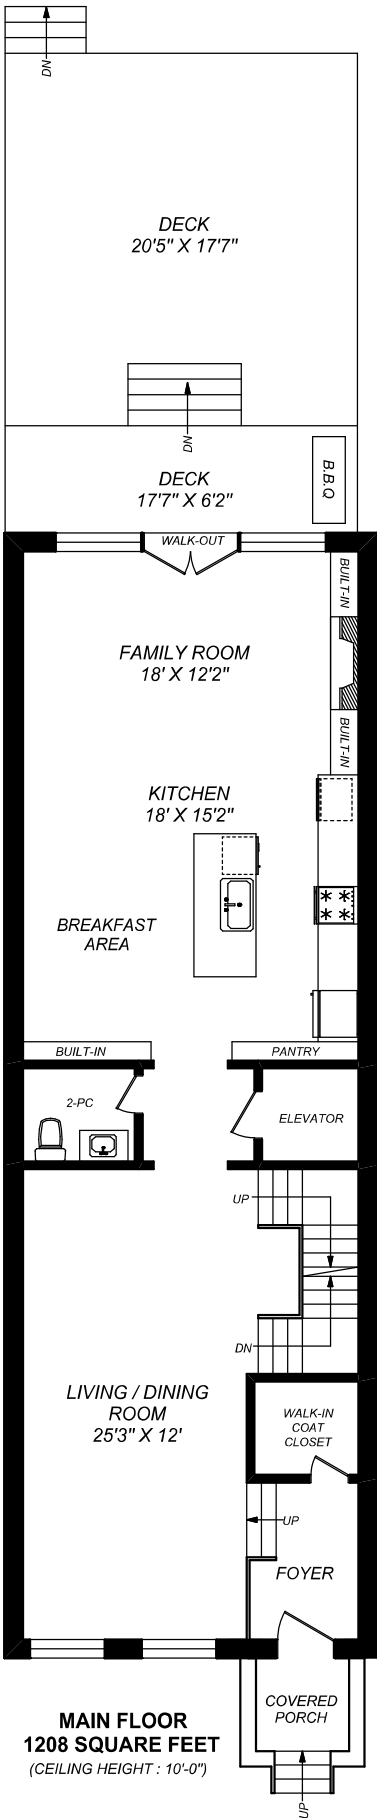

110 HEATH STREET WEST

MAIN FLOOR
1208 SQUARE FEET
(CEILING HEIGHT : 10'-0")