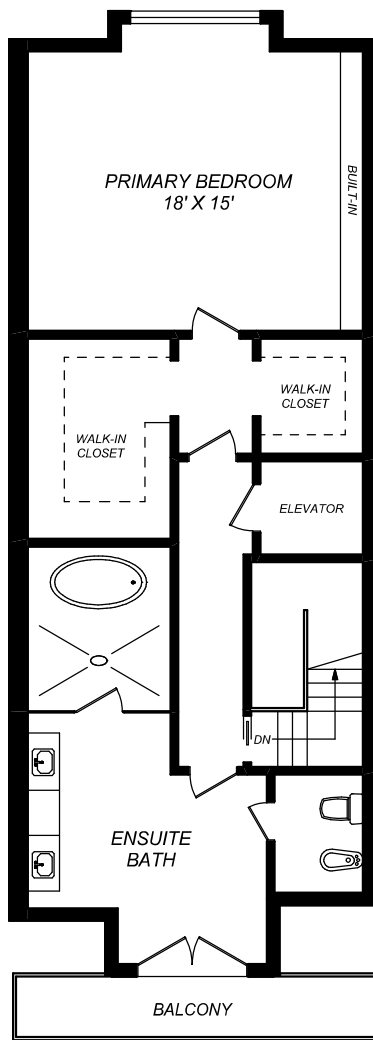

THIRD FLOOR
988 SQUARE FEET
(CEILING HEIGHT : 9'-0")