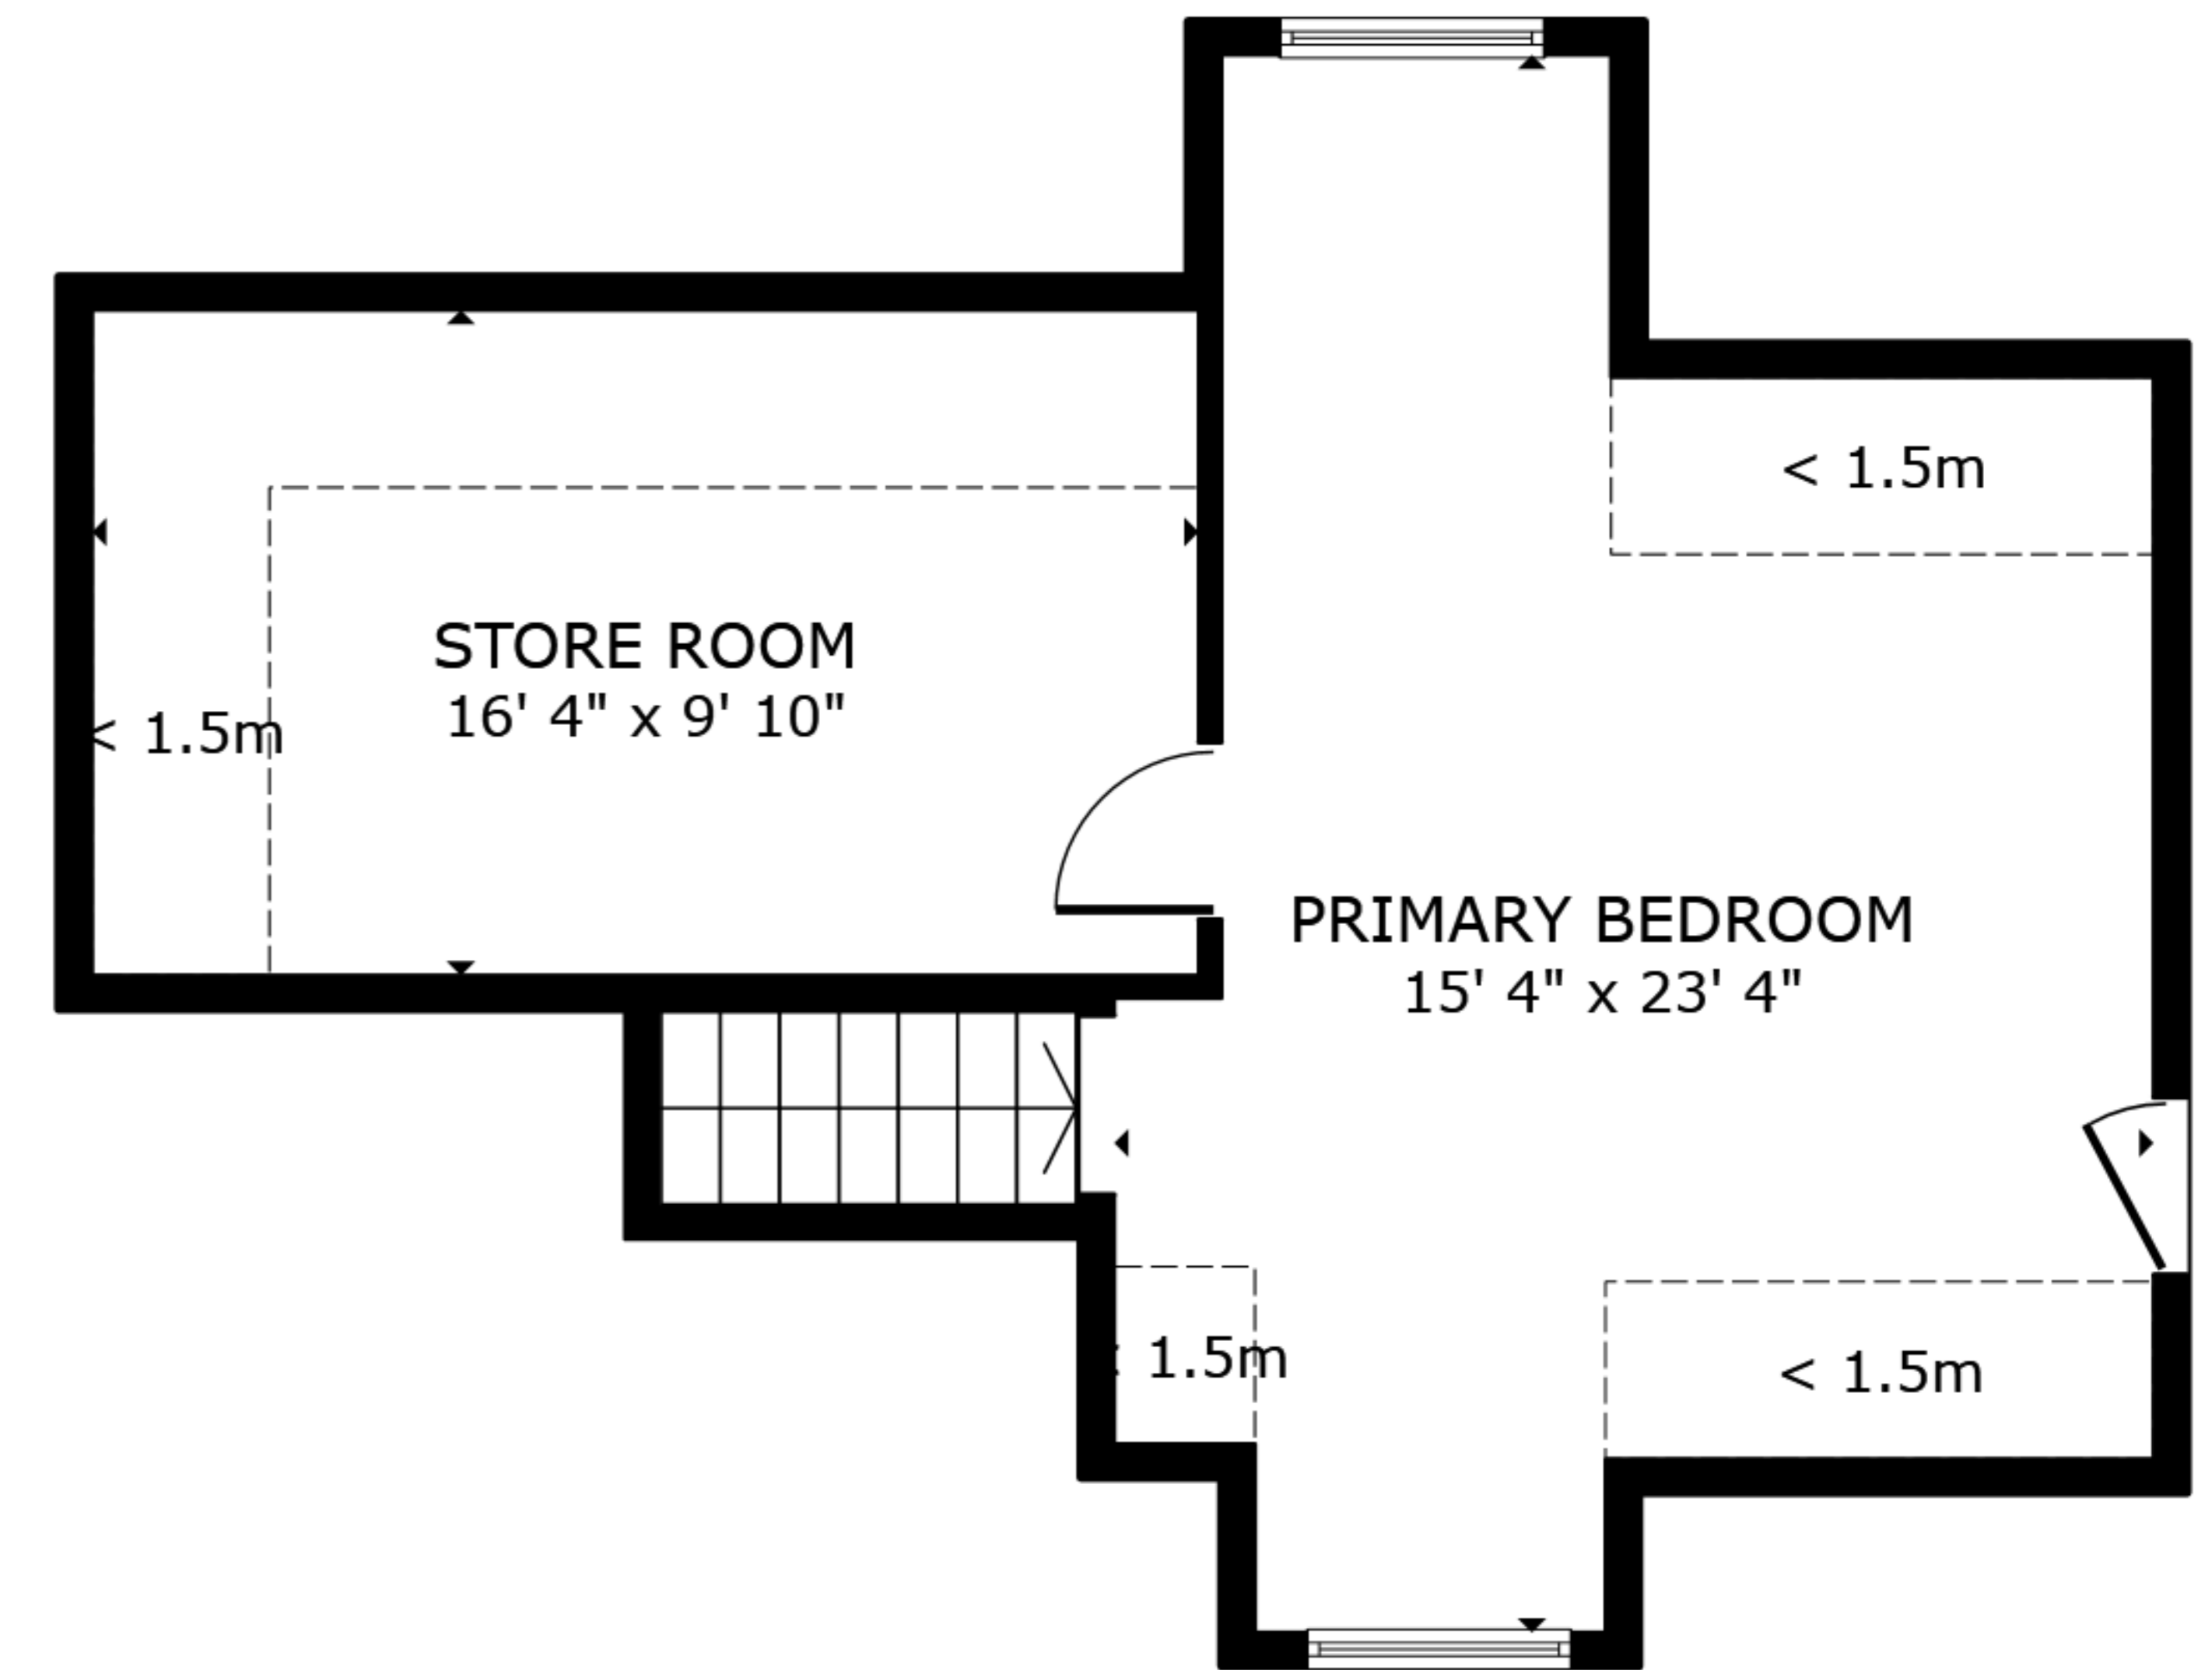

FLOOR 1

FLOOR 2

GROSS INTERNAL AREA
 FLOOR 1 1,332 sq.ft. FLOOR 2 327 sq.ft.
 EXCLUDED AREAS : VERANDA 119 sq.ft. PATIO 150 sq.ft. REDUCED HEADROOM 110 sq.ft.
 TOTAL : 1,659 sq.ft.
 SIZES AND DIMENSIONS ARE APPROXIMATE, ACTUAL MAY VARY.