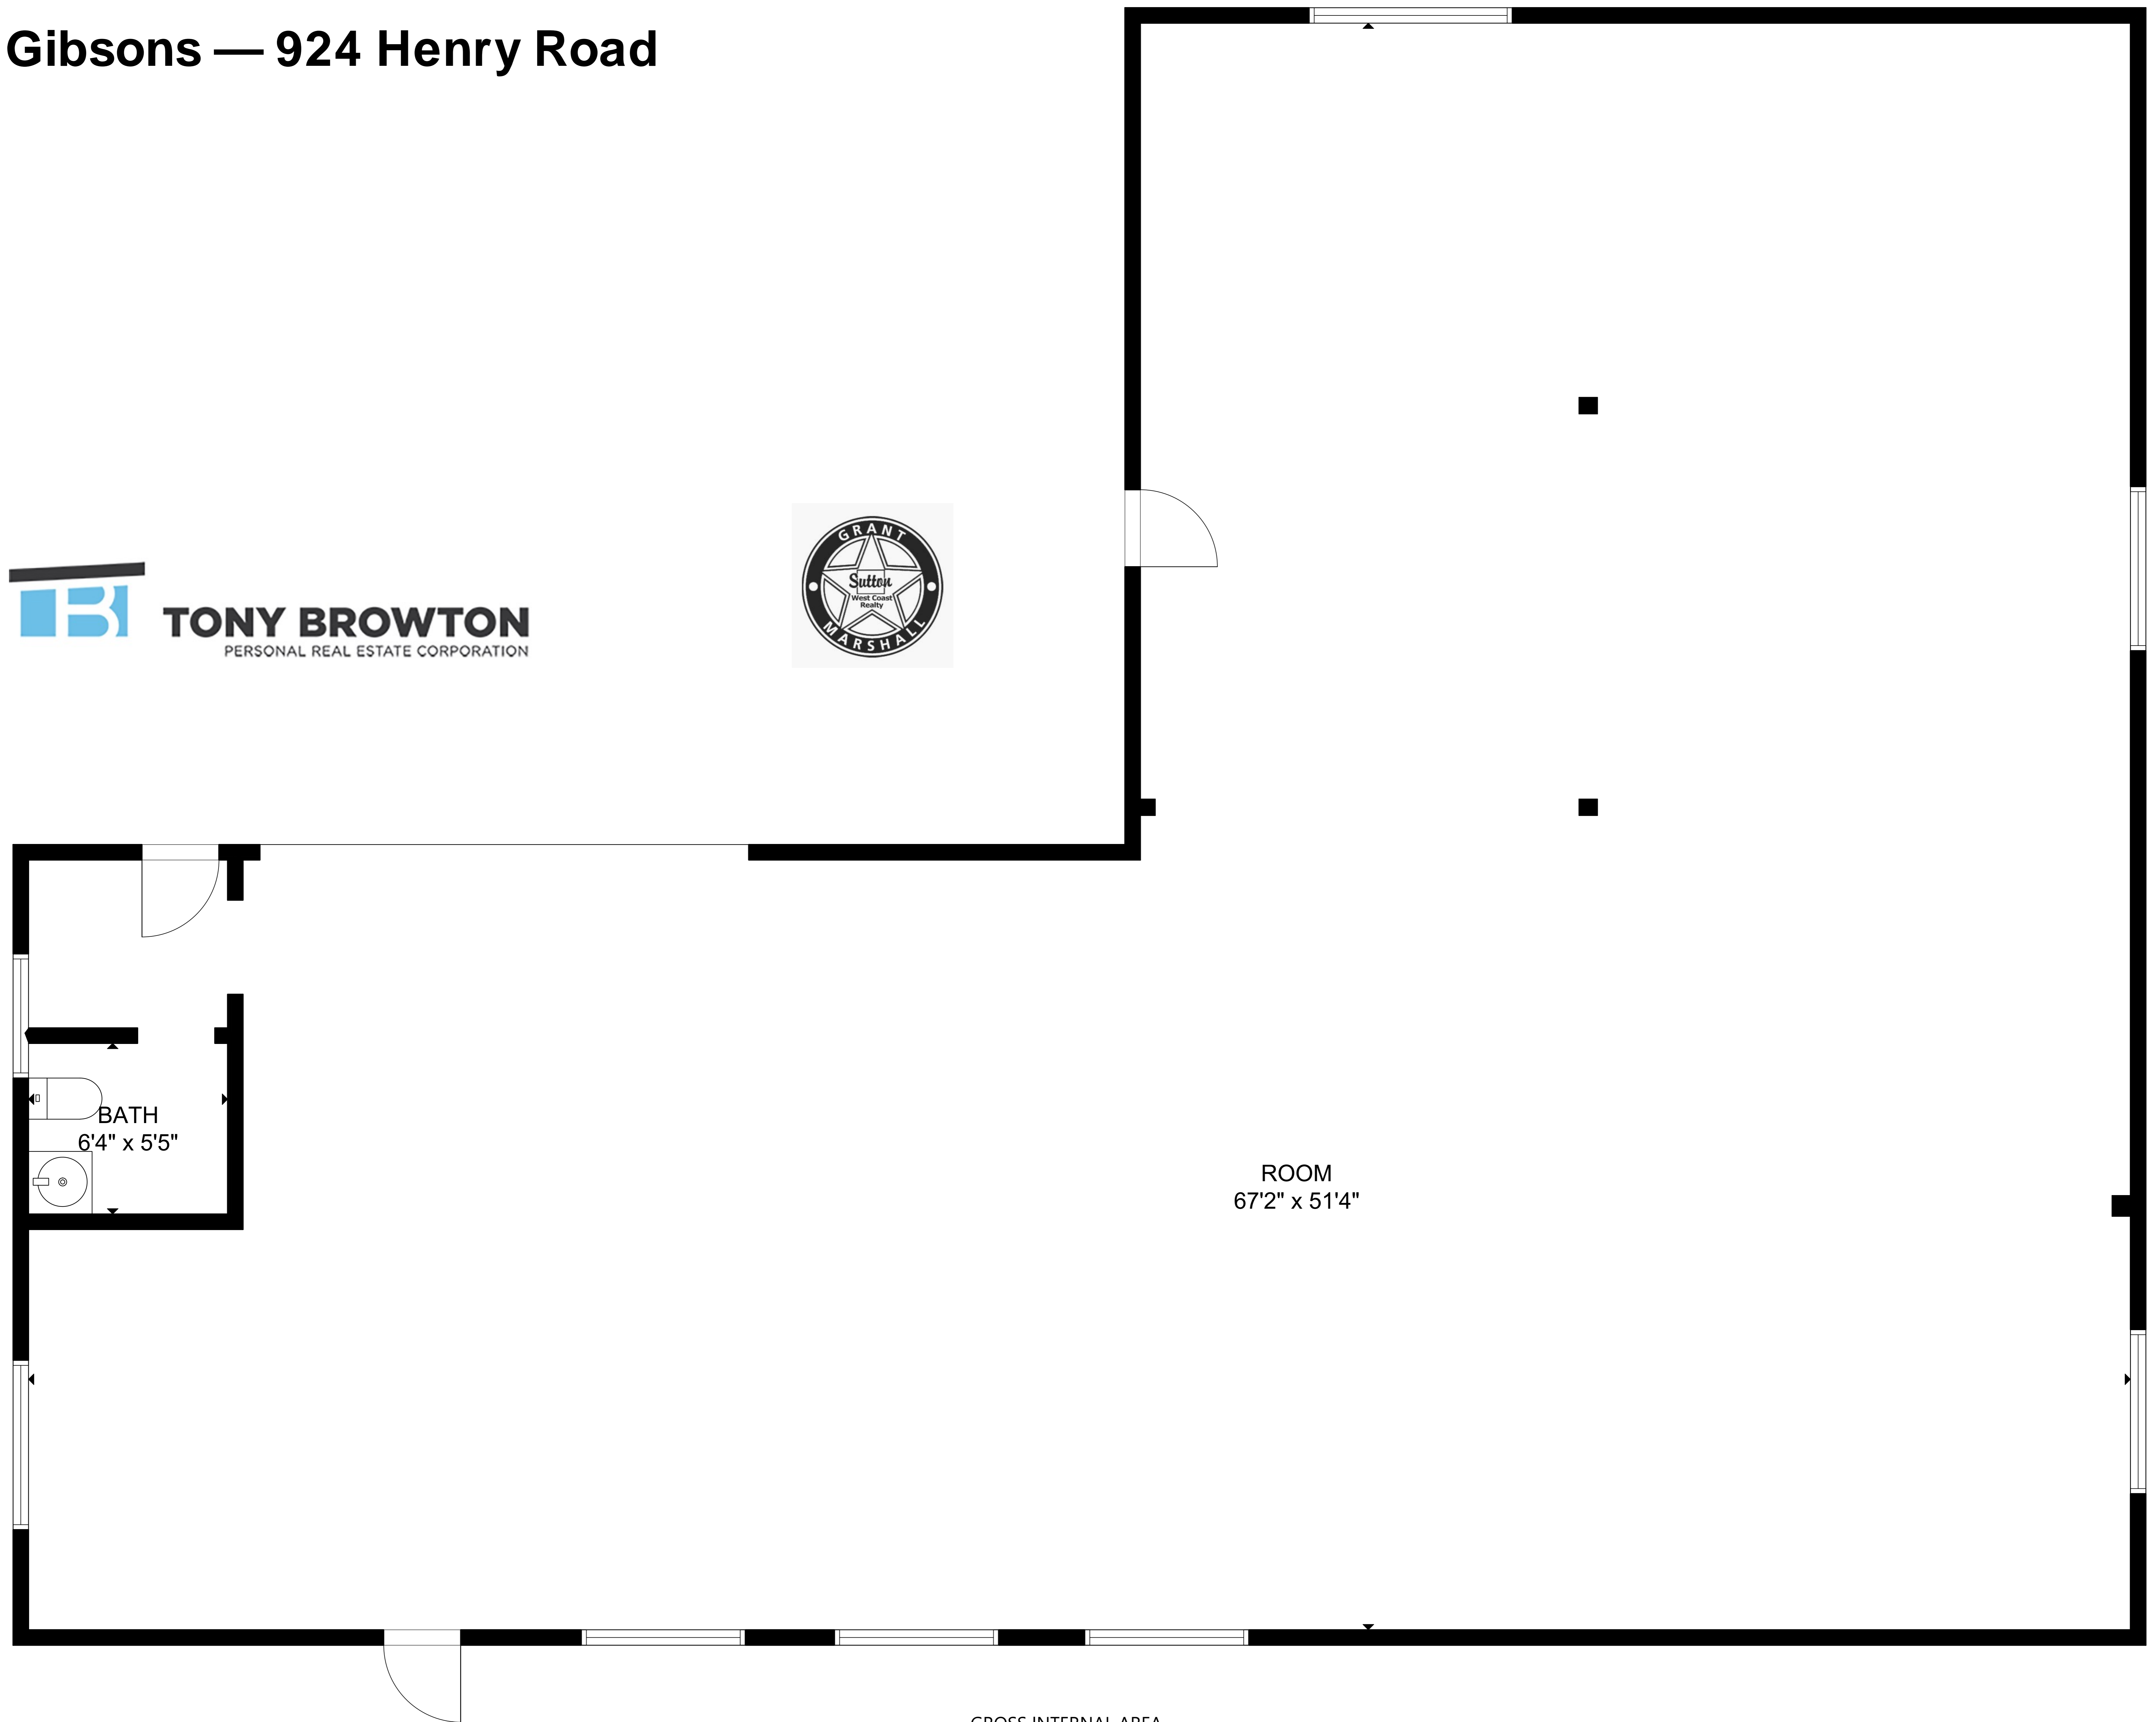

Gibsons — 924 Henry Road

GROSS INTERNAL AREA
TOTAL: 2,498 sq ft
MAIN FLOOR: 2,498 sq ft

SIZE AND DIMENSIONS ARE APPROXIMATE, ACTUAL MAY VARY.