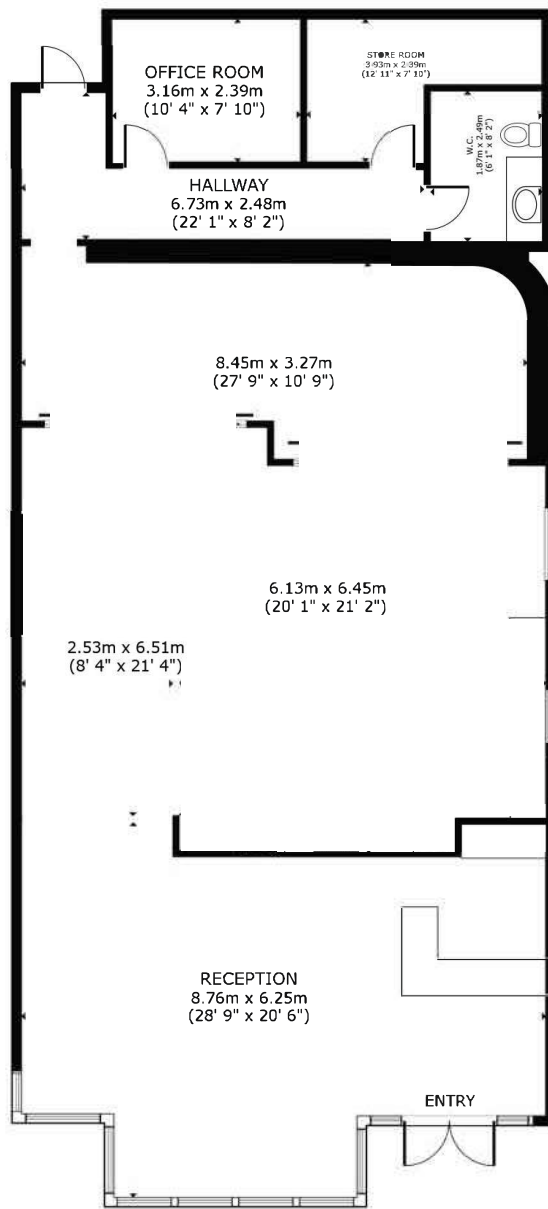

103-875 Gibsons Way Gibsons BC

1,854 Sq Ft
SIZES AND DIMENSIONS ARE APPROXIMATE, ACTUAL MAY VARY