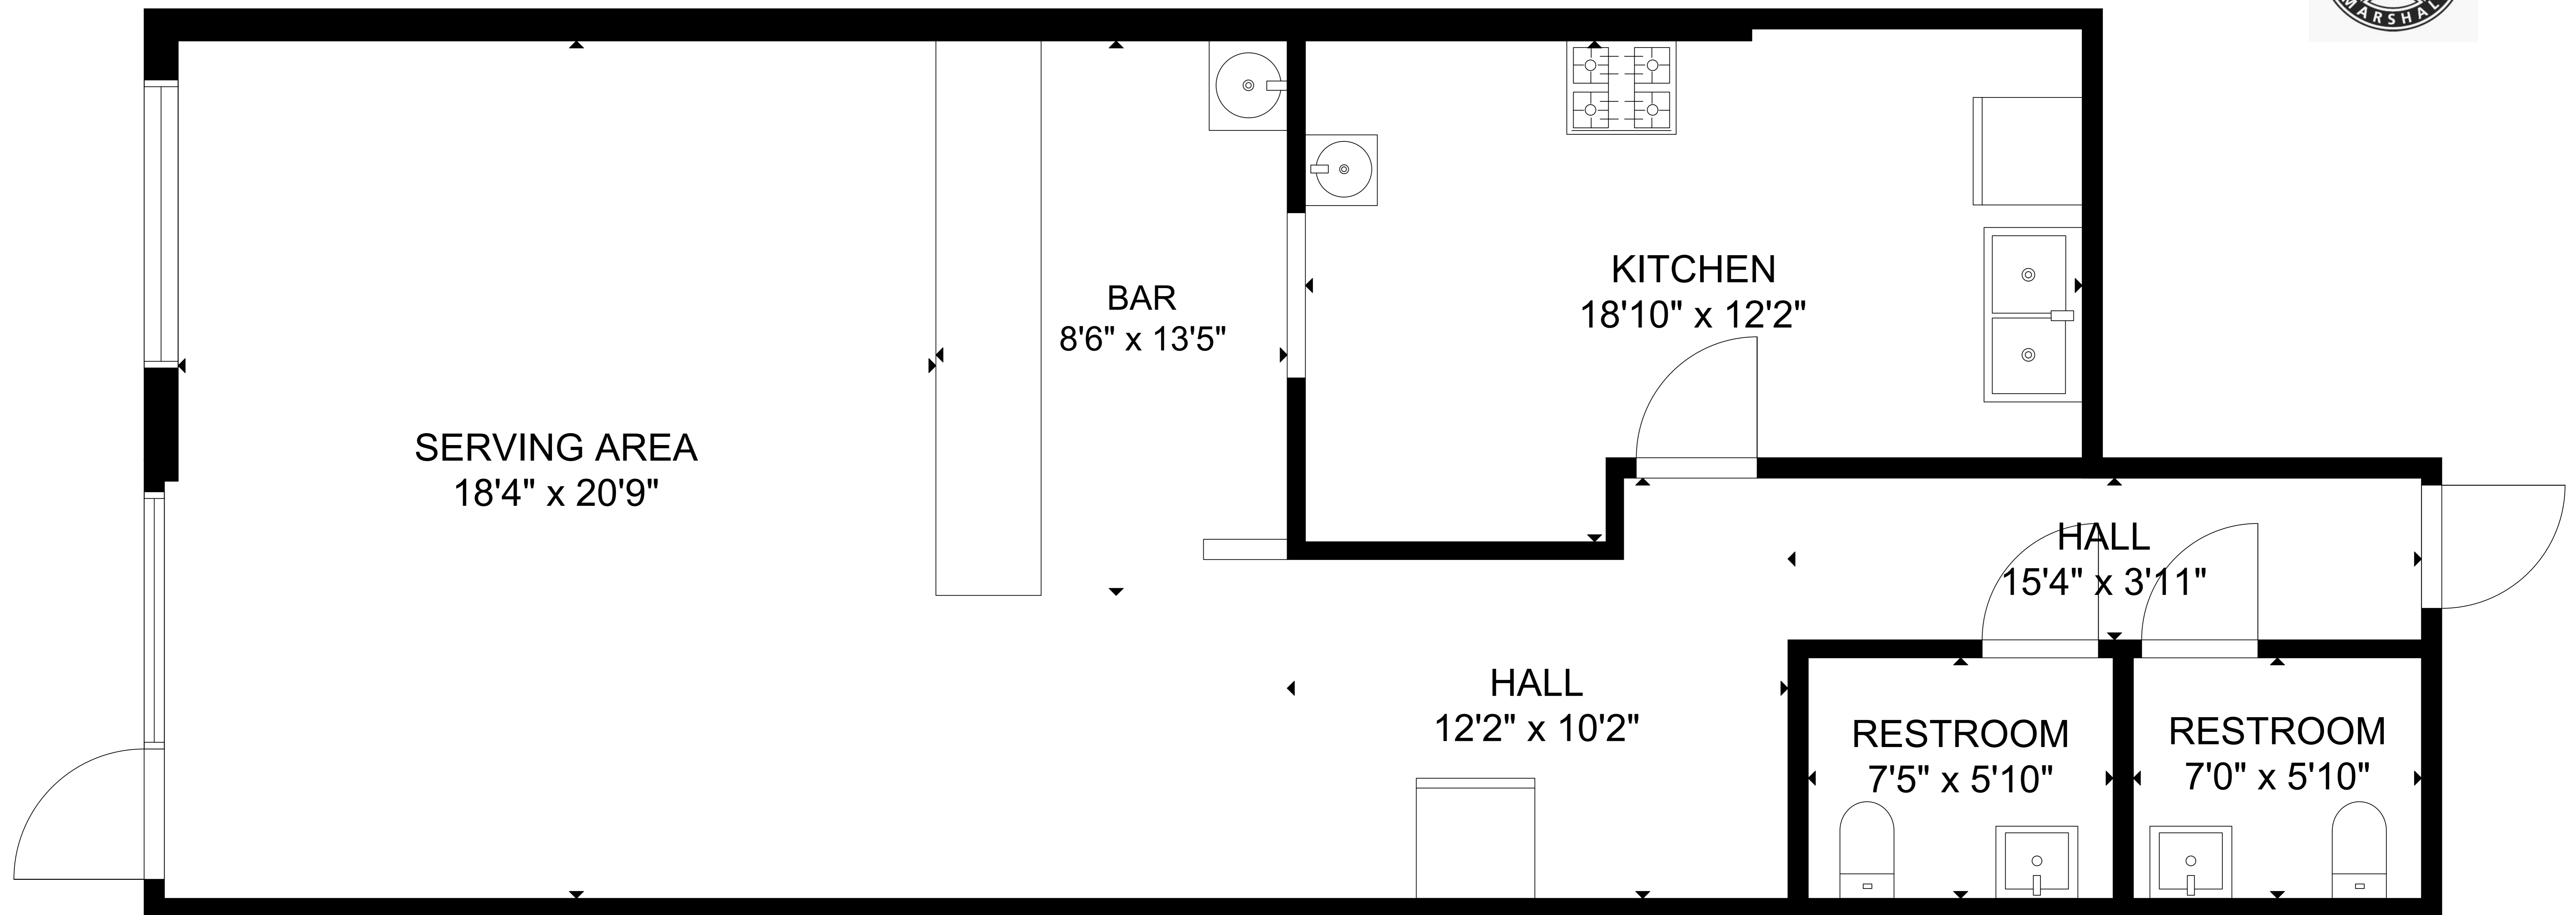

Sechelt — 5500 Trail Avenue

GROUND FLOOR

GROSS INTERNAL AREA
TOTAL: 1,049 sq ft
GROUND FLOOR: 1,049 sq ft
SIZE AND DIMENSIONS ARE APPROXIMATE, ACTUAL MAY VARY.