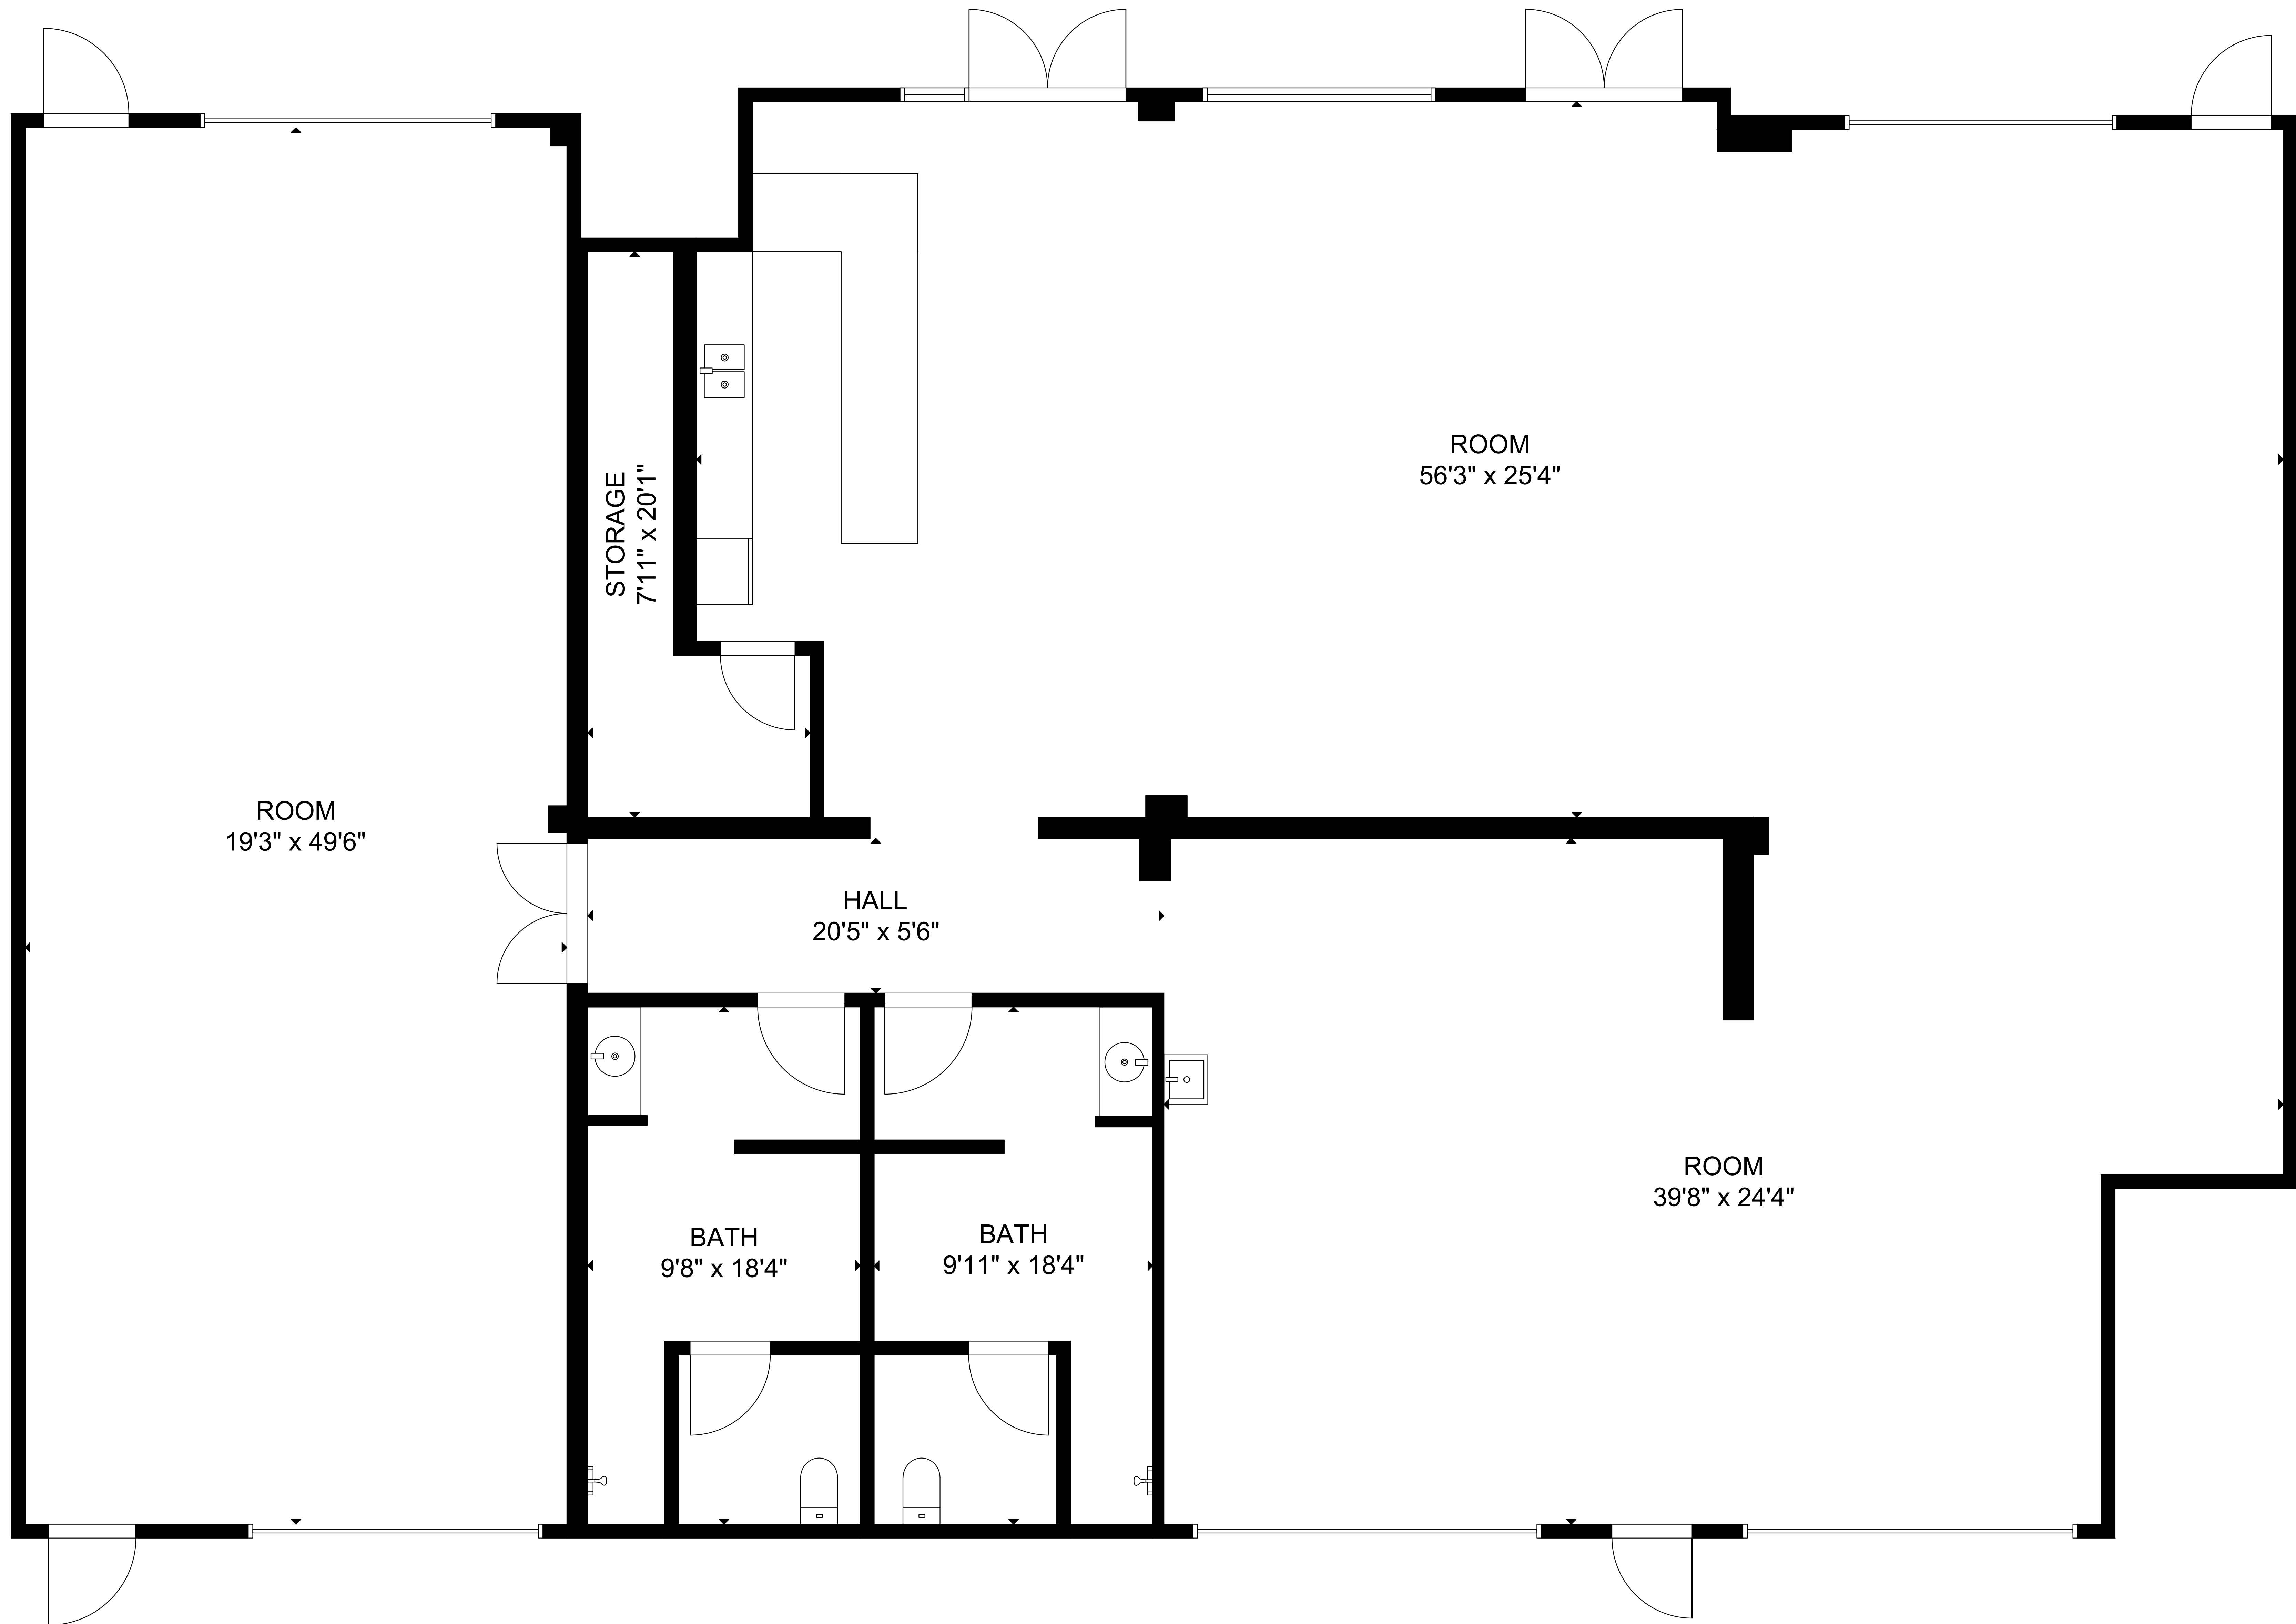

Gibsons — 1016 Venture Way

MAIN FLOOR

GROSS INTERNAL AREA
TOTAL: 3,887 sq ft
MAIN FLOOR: 3,887 sq ft
SIZE AND DIMENSIONS ARE APPROXIMATE, ACTUAL MAY VARY.