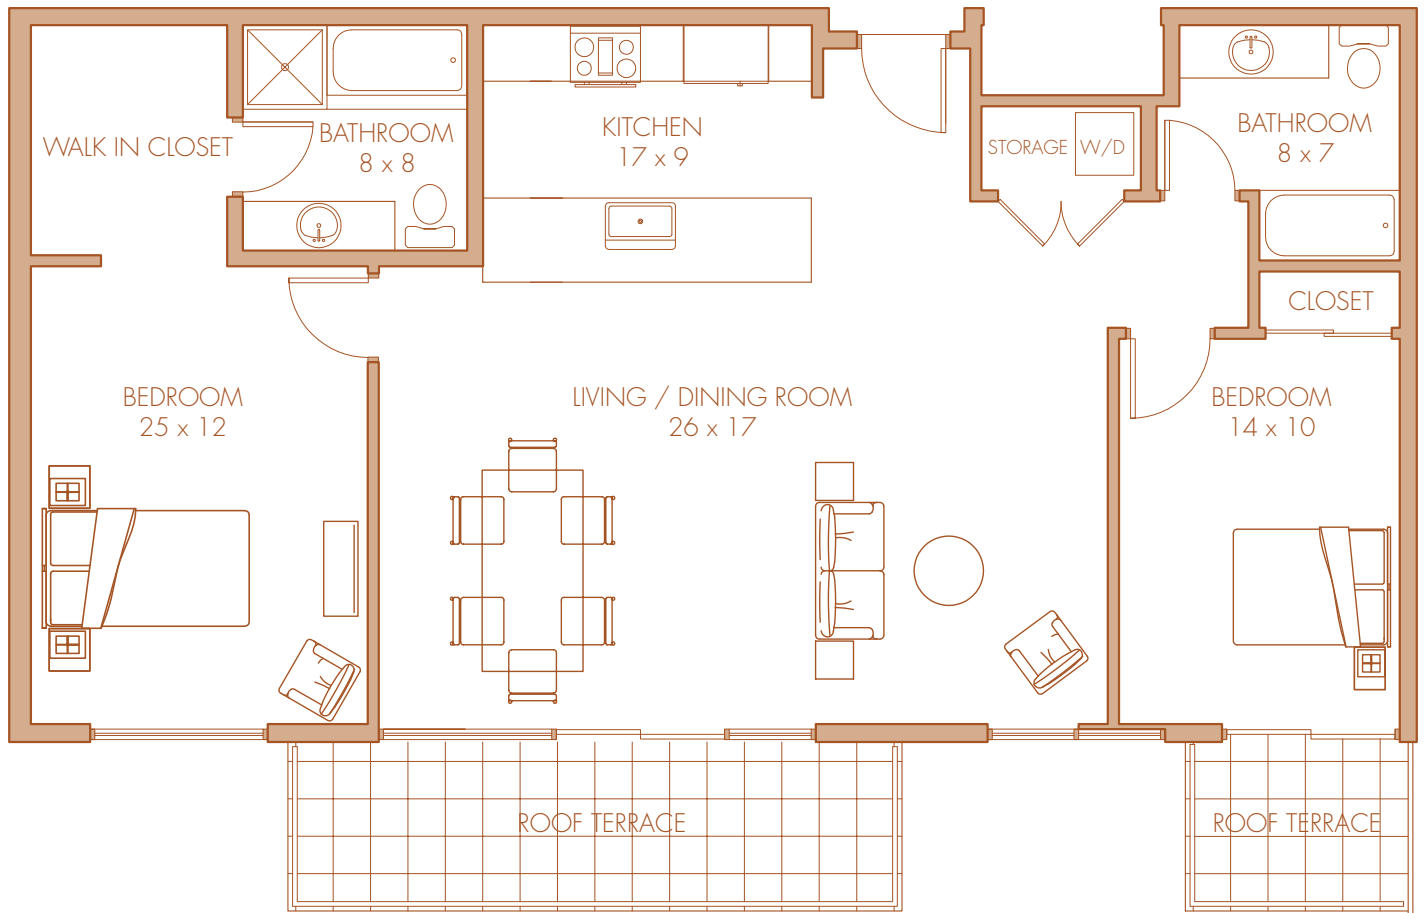

PLAN H

UNIT 407
2 BEDROOM + 2 BATH

SOAMES

PLACE

GIBSONS, BC

UNIT 407	
FLOOR AREA	1,239 SQF
DECK AREA	192 SQF
TOTAL	1,431 SQF

875 GIBSONS WAY
GIBSONS, BC V0N 1V7

WWW.SOAMESPLACE.COM
SALES@SOAMESPLACE.COM