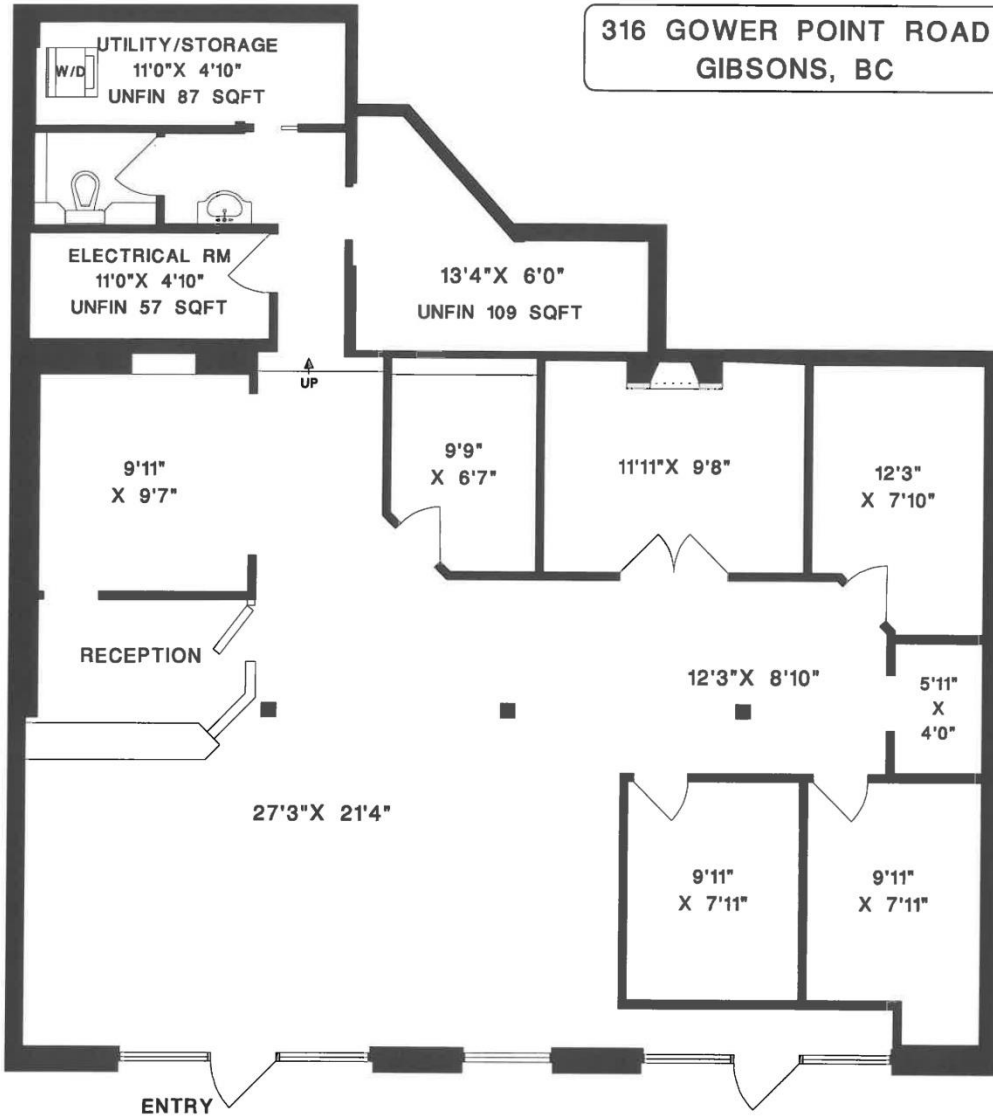

KRISTA & TONY

KTontheCOAST.COM

DORADO BEAUTY BAR

316 GOWER POINT ROAD
GIBSONS, BC

MAIN AREA	1605 SQFT
UNFIN AREAS	253 SQFT
TOTAL	1858 SQFT

Sutton WestCoast Realty
You've found a home

© NO REPRODUCTION OF THIS PLAN IN ANY FORM IS ALLOWED UNLESS PERMISSION IS GIVEN BY:
MEASURE MASTERS
RICHMOND / DELTA
(604) 948-1888
316 GOWER 893 NOV 22 / 14