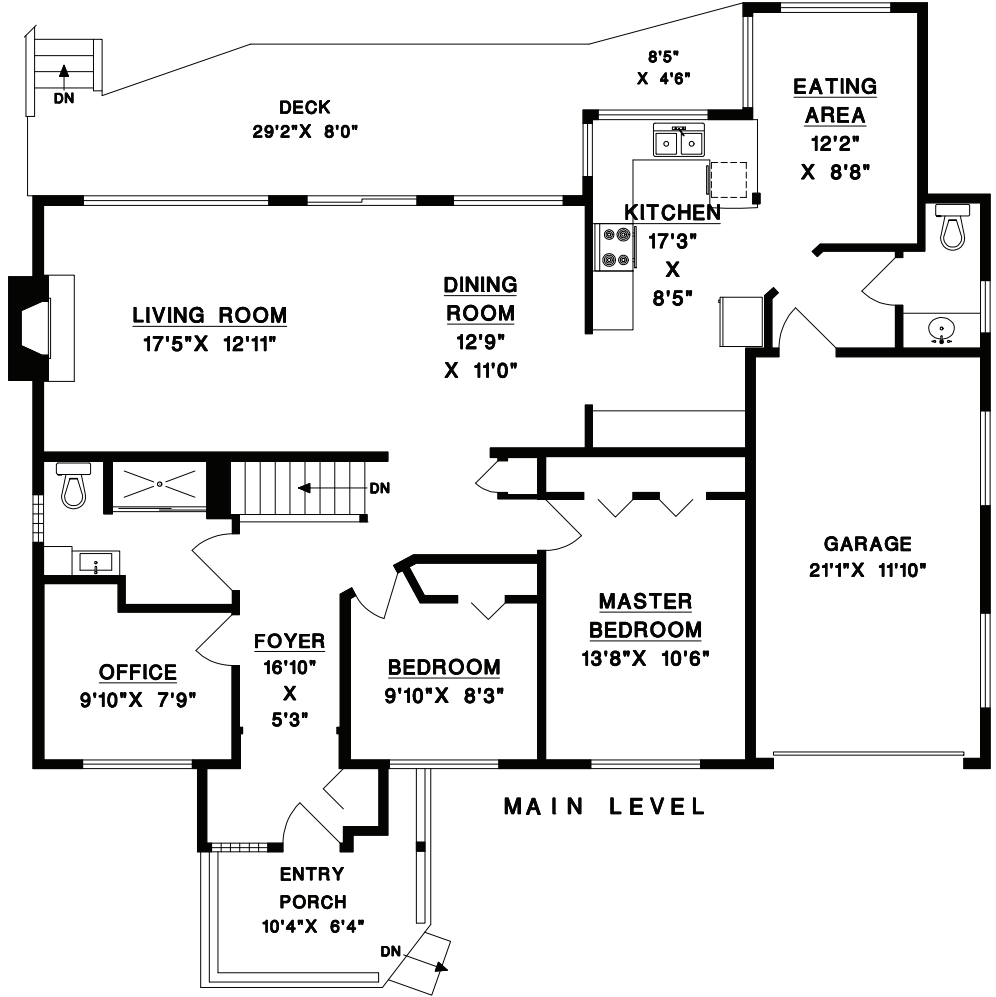

TONY BROWTON
TrueBlueRealty.ca

604-418-2695

tbrowton@trueblurealty.ca

510 ABBS ROAD
GIBSONS, BC

MAIN LEVEL	1423	SQFT
LOWER LEVEL (FINISHED)	1026	SQFT
TOTAL	2449	SQFT

LOWER LEVEL (UNFINISHED)	493	SQFT
GARAGE	267	SQFT
DECK	250	SQFT