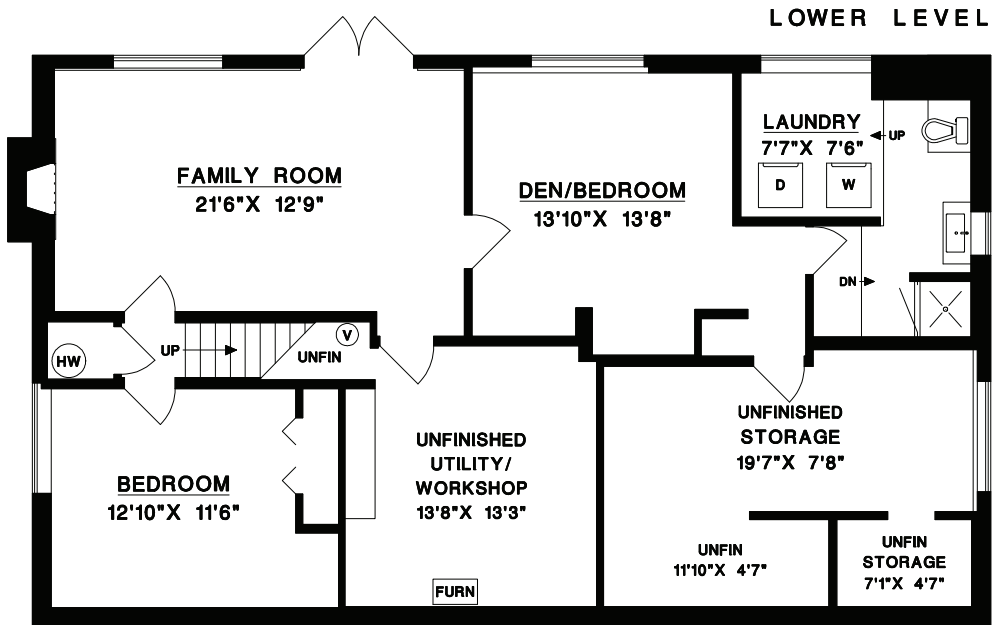

MEASURE MASTERS
RICHMOND/DELTA
(604) 948-1888
510 ABBS S121 MAY 4/19