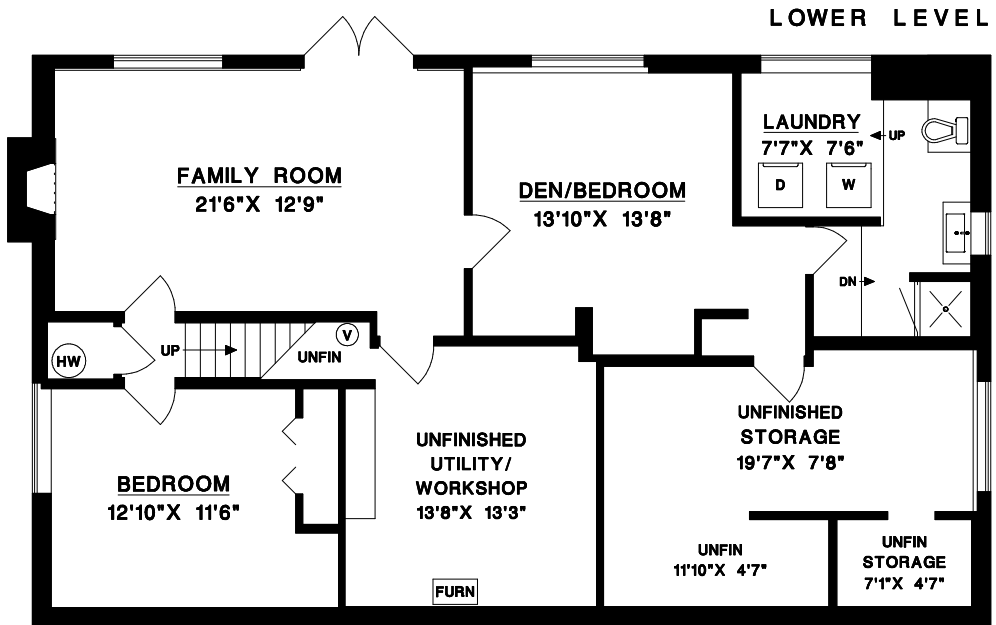

MEASURE MASTERS
RICHMOND/DELTA
(604) 948-1888
510 ABBS S121 MAY 4/19