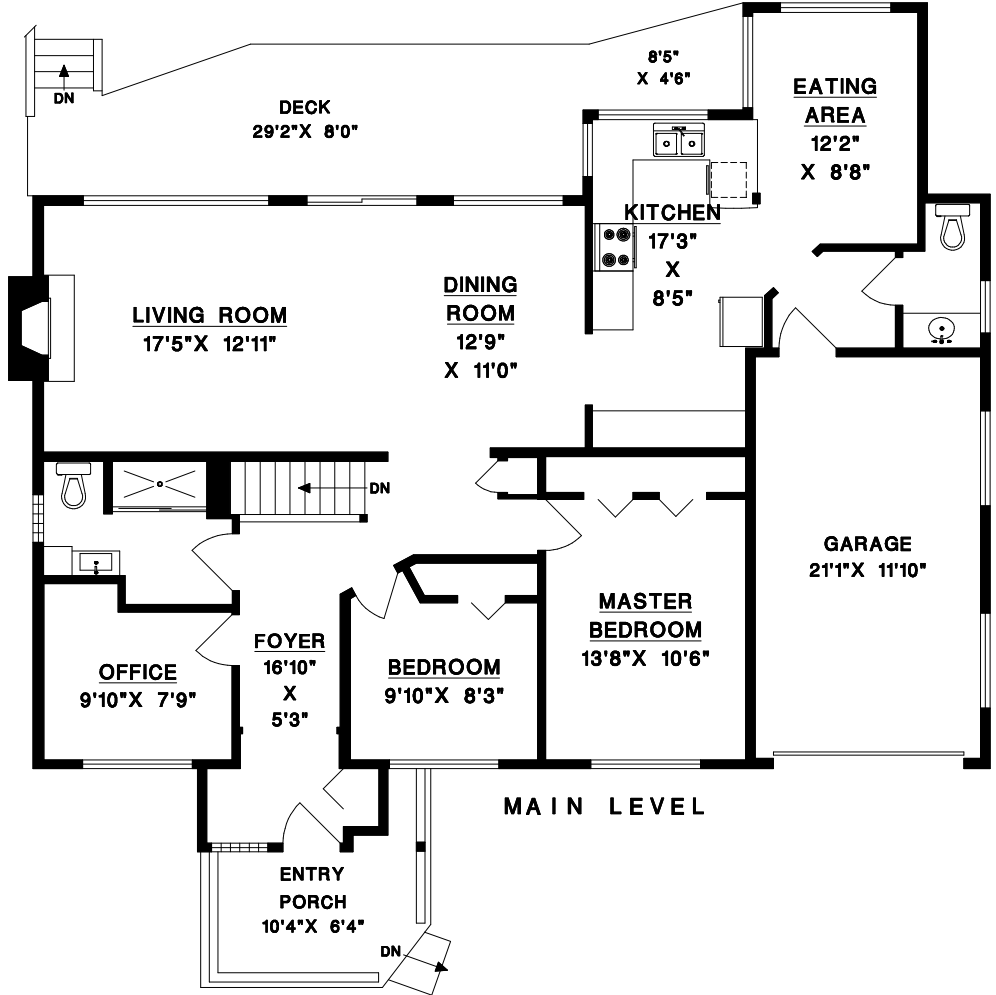

TONY BROWTON
TrueBlueRealty.ca

604-418-2695

tbrowton@trueblurealty.ca

510 ABBS ROAD
GIBSONS, BC

MAIN LEVEL	1423	SQFT
LOWER LEVEL (FINISHED)	1026	SQFT
TOTAL	2449	SQFT

LOWER LEVEL (UNFINISHED)	267	SQFT
GARAGE	267	SQFT
DECK	250	SQFT