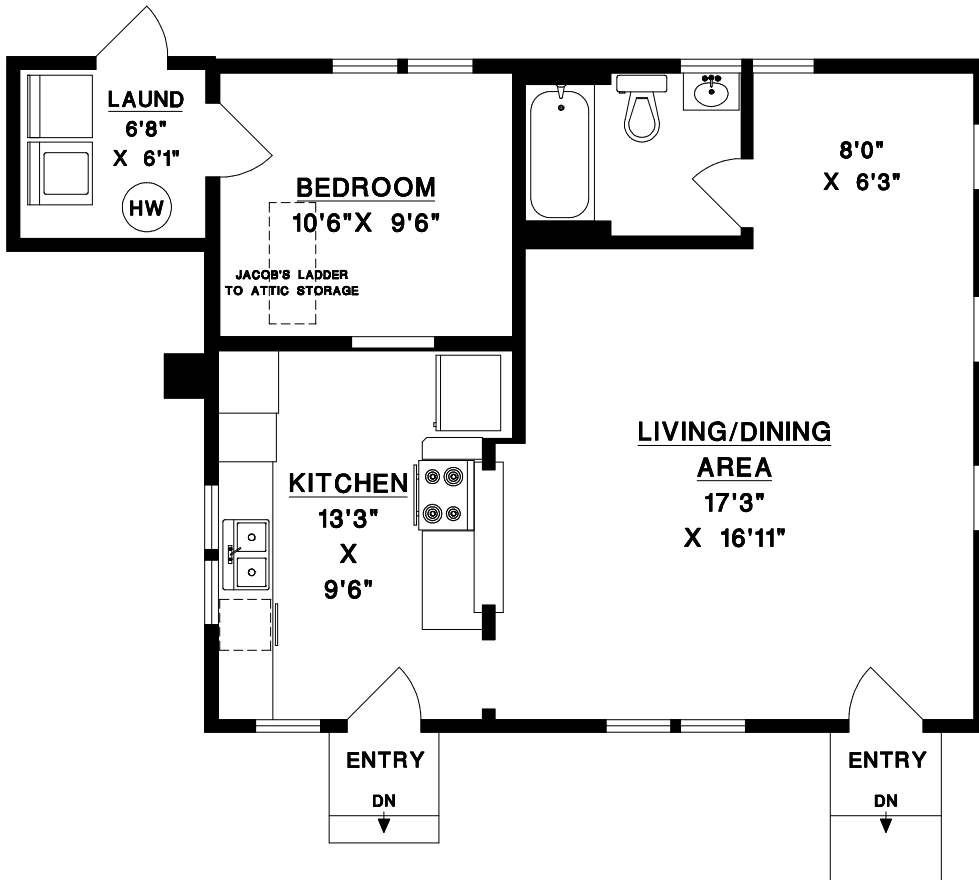

TONY BROWTON
TrueBlueRealty.ca

604-418-2695

tbrowton@trueblurealty.ca

1058 ROBERTS CREEK RD.
ROBERTS CREEK, BC

MAIN AREA 734 SQFT

SHED 126 SQFT

© NO REPRODUCTION OF THIS PLAN IN ANY FORM IS ALLOWED UNLESS PERMISSION IS GIVEN BY:

MEASURE MASTERS
RICHMOND / DELTA
(604) 948-1888

1058ROBE S83 APR 22 / 17