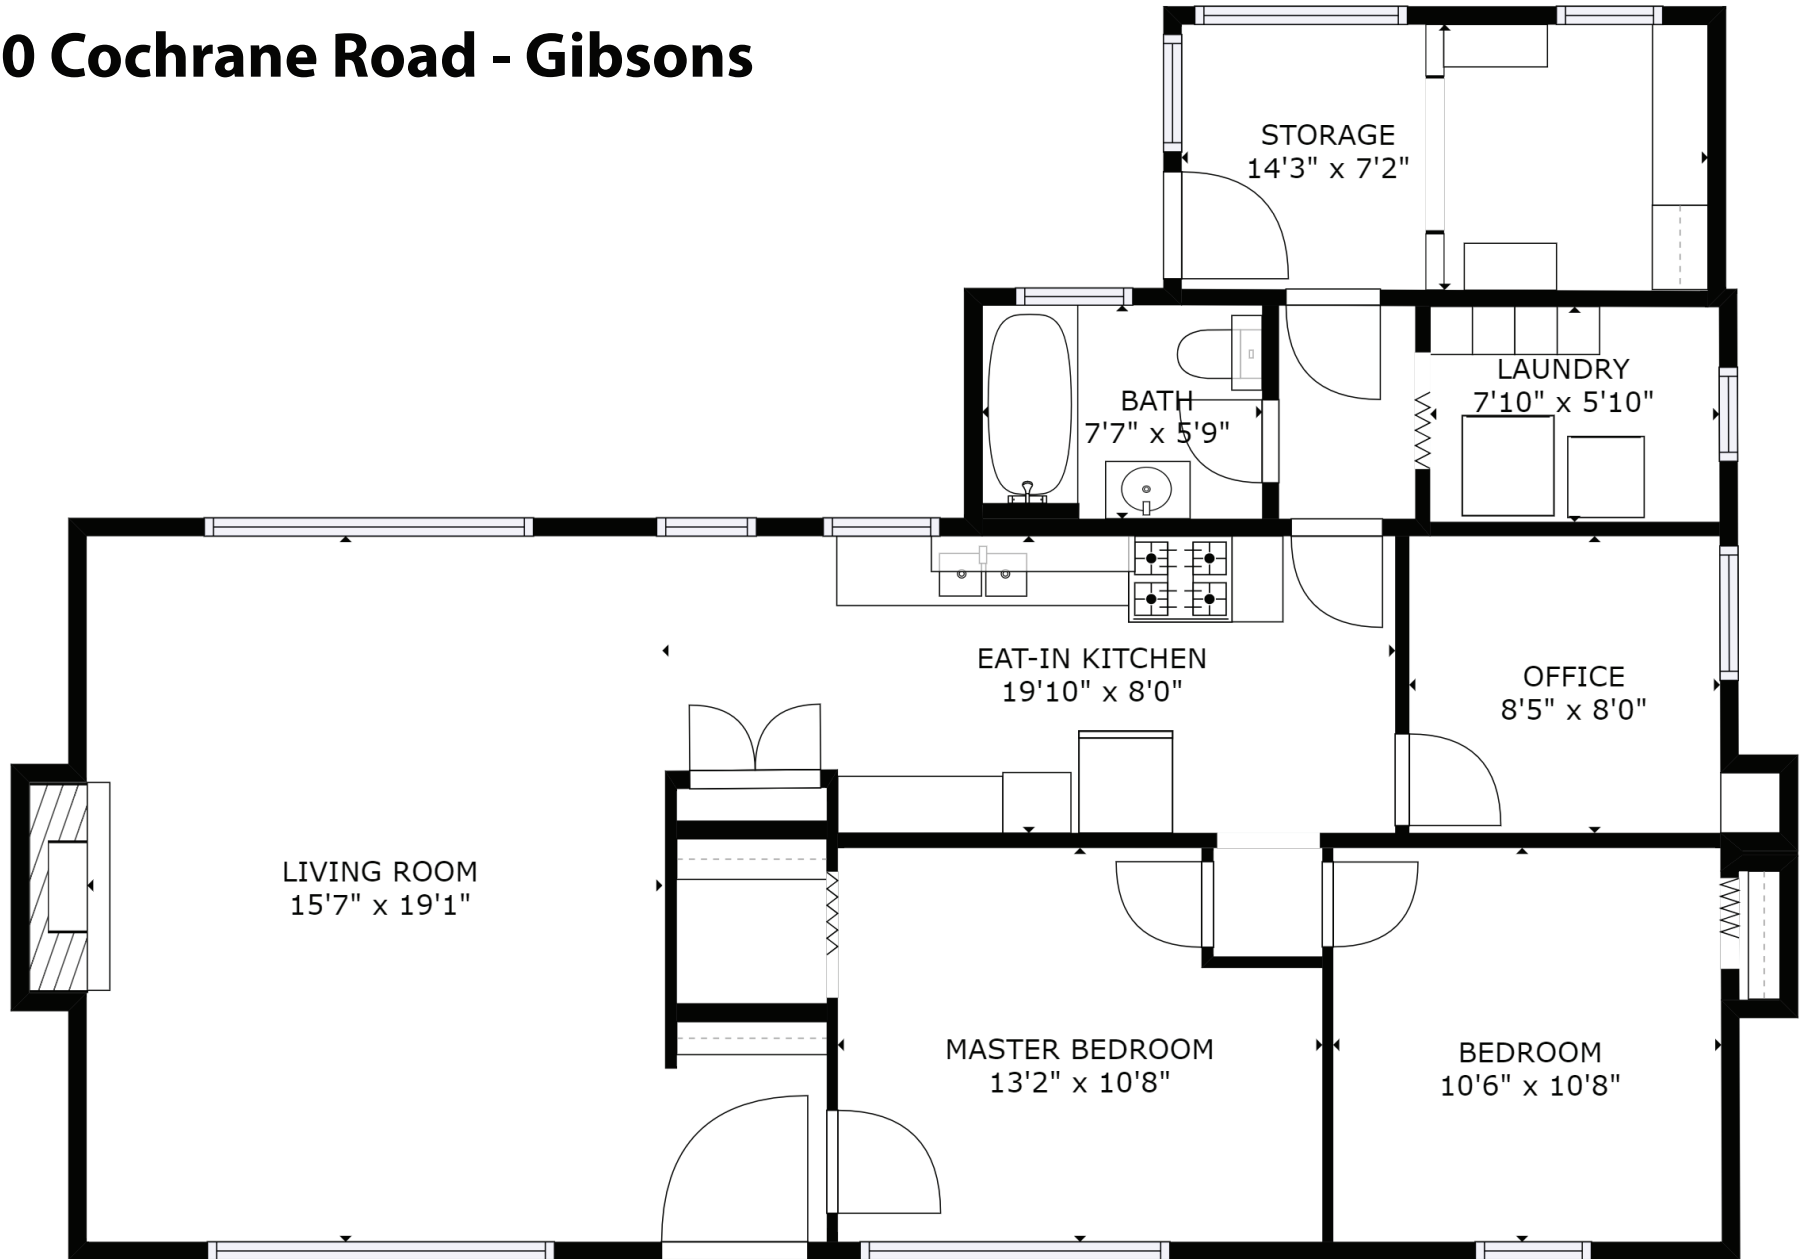

# 340 Cochrane Road - Gibsons

604.418.2695

tbrowton@truebluerealty.ca

Gross internal area:  
Floor 1: 1,096 sq.ft.  
**Total: 1,096 sq.ft.**

Sizes and dimensions are approximate, Actual may vary slightly