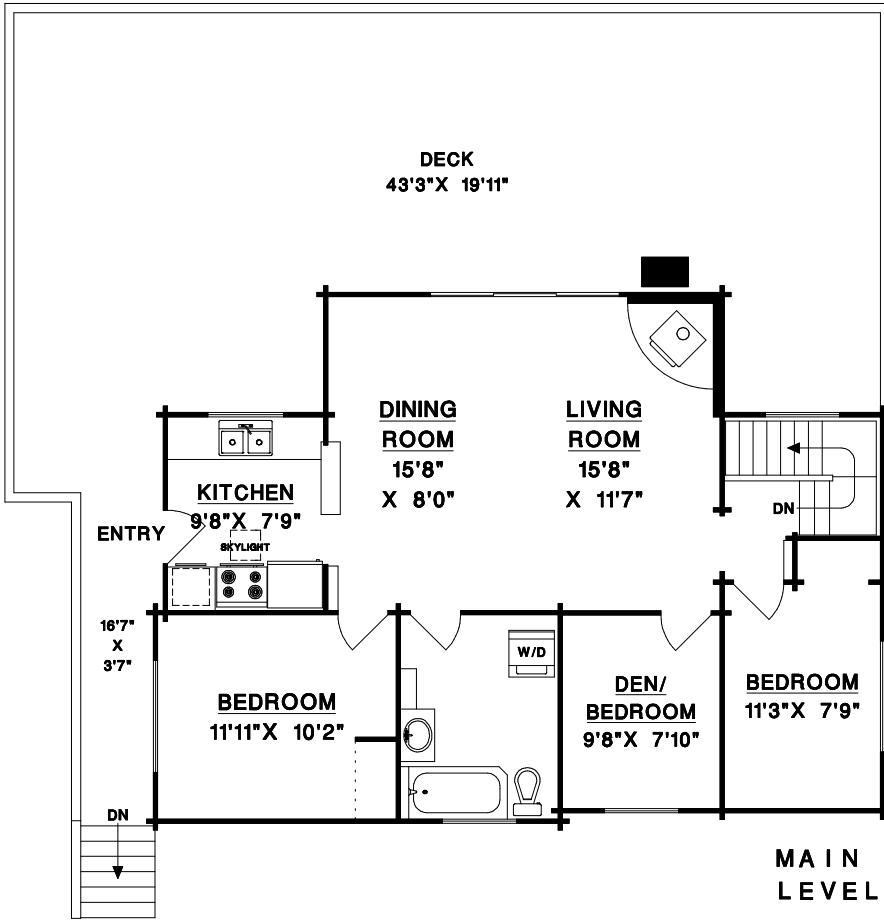

RE/MAX
CITY REALTY

TONY BROWTON
PERSONAL REAL ESTATE CORPORATION

604-418-2695

tbrowton@trueblurealty.ca

**88 KELLY ROAD
GIBSONS, BC**

MAIN LEVEL	855	SQFT
LOWER LEVEL (FINISHED)	610	SQFT
TOTAL	1465	SQFT
LOWER LEVEL (UNFINISHED)	159	SQFT
TOTAL	1624	SQFT

DECK	836	SQFT
CRAWLSPACE (UNFINISHED)	592	SQFT

© NO REPRODUCTION OF THIS PLAN IN ANY FORM IS ALLOWED UNLESS PERMISSION IS GIVEN BY:

MEASURE MASTERS
RICHMOND / DELTA
(604) 948-1888
88KELLY S112 NOV 22/19