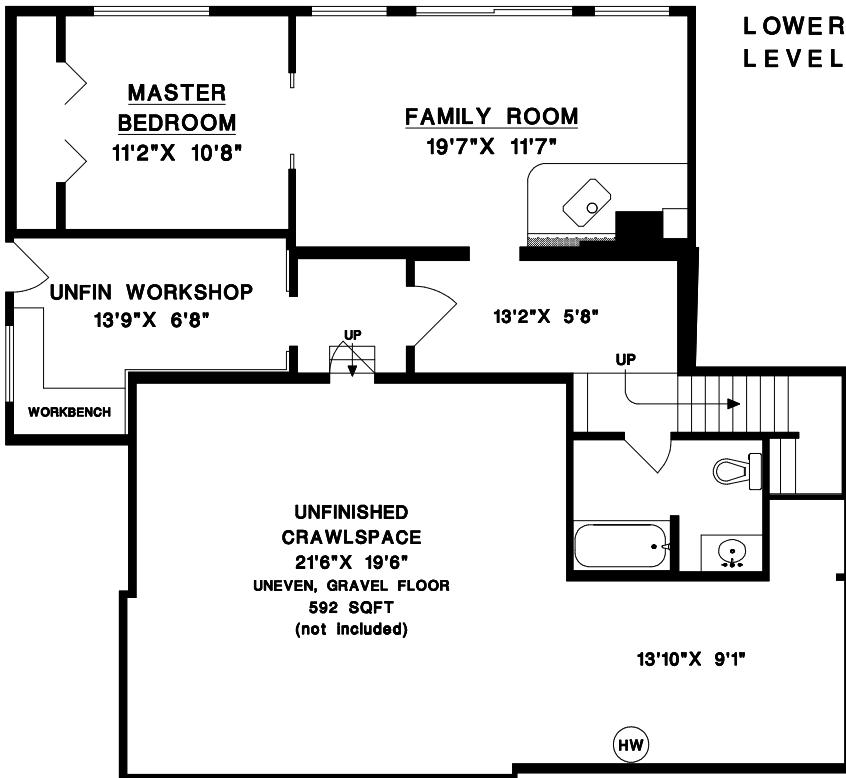

RE/MAX
CITY REALTY

TONY BROWTON
PERSONAL REAL ESTATE CORPORATION

604-418-2695

tbrowton@trueblurealty.ca

**88 KELLY ROAD
GIBSONS, BC**

MAIN LEVEL	855	SQFT
LOWER LEVEL (FINISHED)	610	SQFT
TOTAL	1465	SQFT
LOWER LEVEL (UNFINISHED)	159	SQFT
TOTAL	1624	SQFT

DECK	836	SQFT
CRAWLSPACE (UNFINISHED)	592	SQFT

© NO REPRODUCTION OF THIS PLAN IN ANY FORM IS ALLOWED UNLESS PERMISSION IS GIVEN BY:

MEASURE MASTERS
RICHMOND / DELTA
(604) 948-1888
88KELLY S112 NOV 22/19