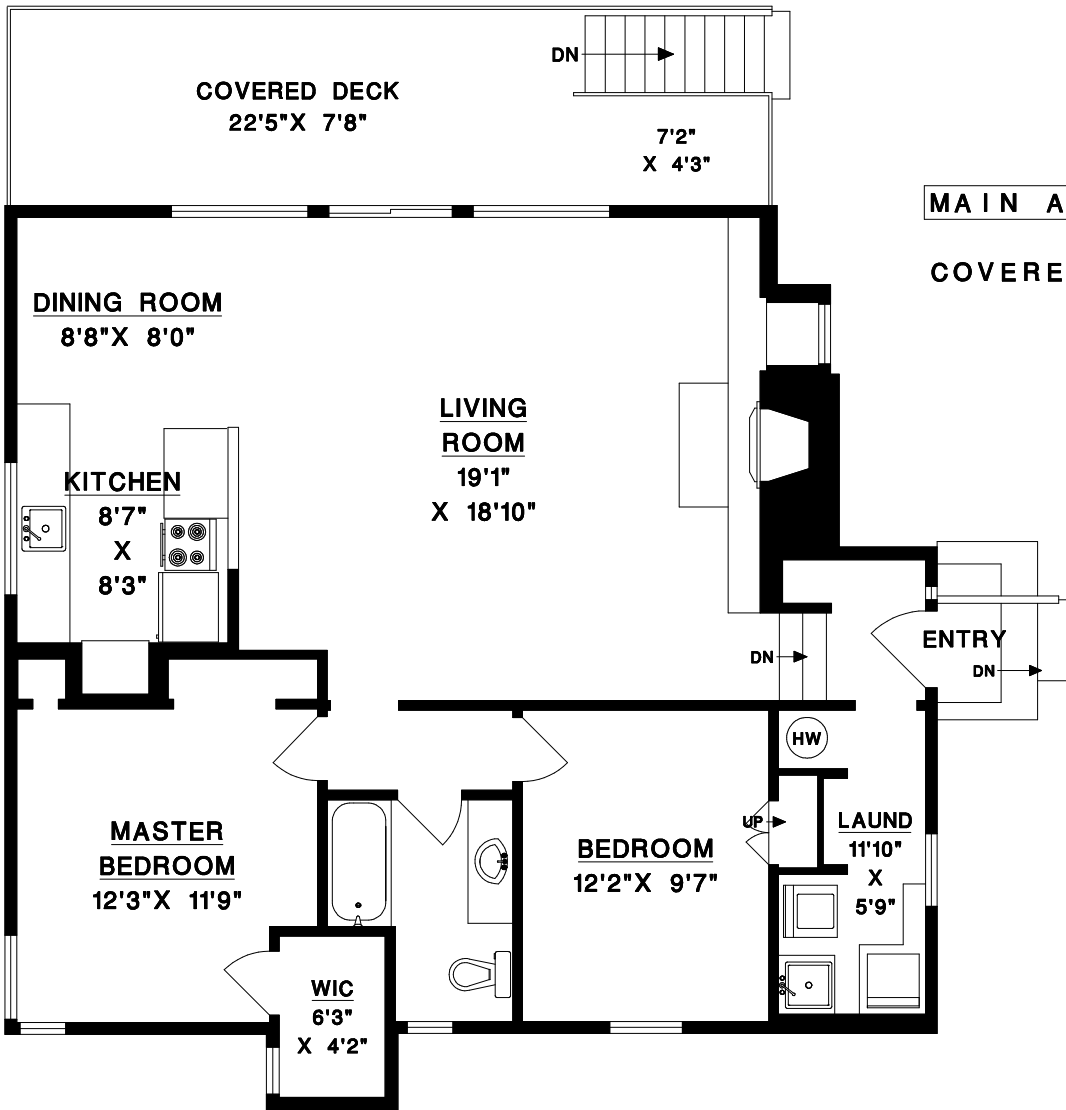

**TONY BROWTON**  
TrueBlueRealty.ca

604-418-2695

tbrowton@trueblurealty.ca

8841 REDROOFS ROAD  
HALFMOON BAY, BC

MAIN AREA	1118 SQFT
COVERED DECK	203 SQFT

© NO REPRODUCTION OF THIS PLAN IN ANY FORM IS ALLOWED UNLESS PERMISSION IS GIVEN BY:

**MEASURE MASTERS**  
RICHMOND / DELTA  
(604) 948-1888

8841REDR S90 DEC 2/17