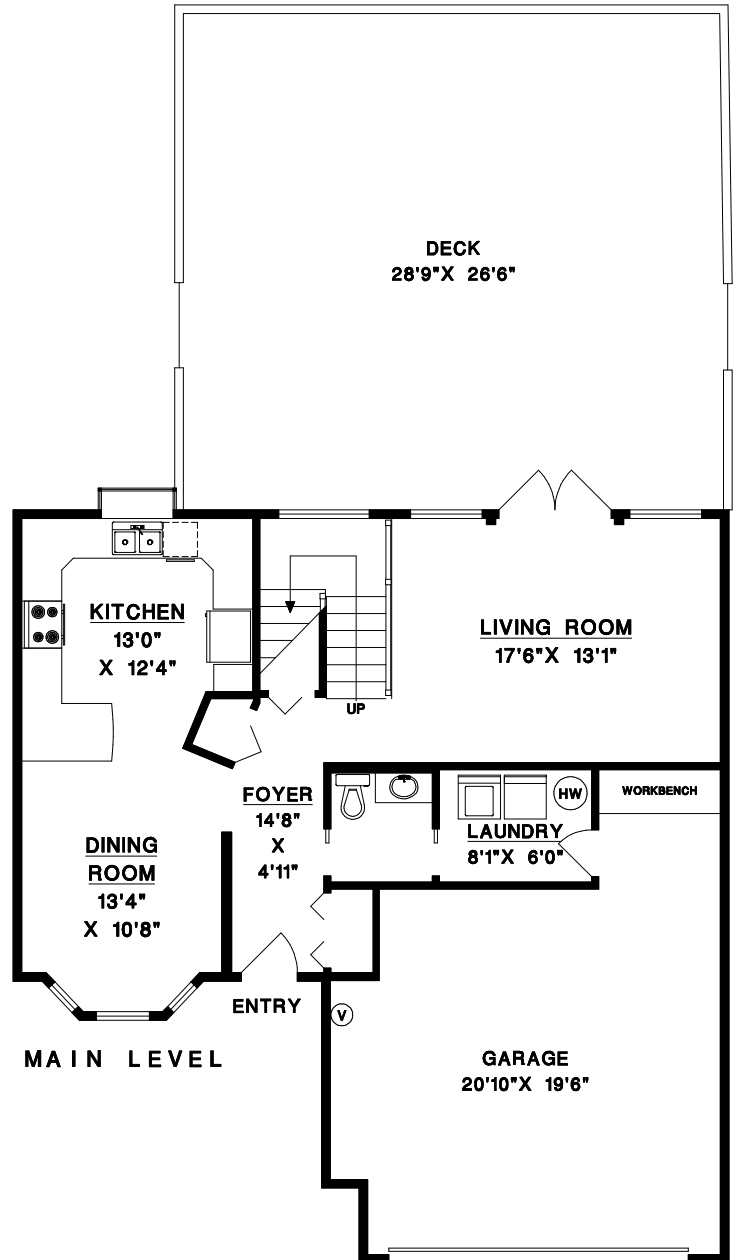

TONY BROWTON
TrueBlueRealty.ca

604-418-2695
tbrowton@trueblurealty.ca

4353 CAMEO ROAD
SECHLT, BC

MAIN LEVEL	839	SQFT
UPPER LEVEL	839	SQFT
TOTAL	1678	SQFT

GARAGE	455	SQFT
DECK	763	SQFT

NO REPRODUCTION OF THIS PLAN IN ANY FORM IS ALLOWED UNLESS PERMISSION IS GIVEN BY:
MEASURE MASTERS
RICHMOND/DELTA
(604) 948-1888
4353CAME 8123 SEP 24/17