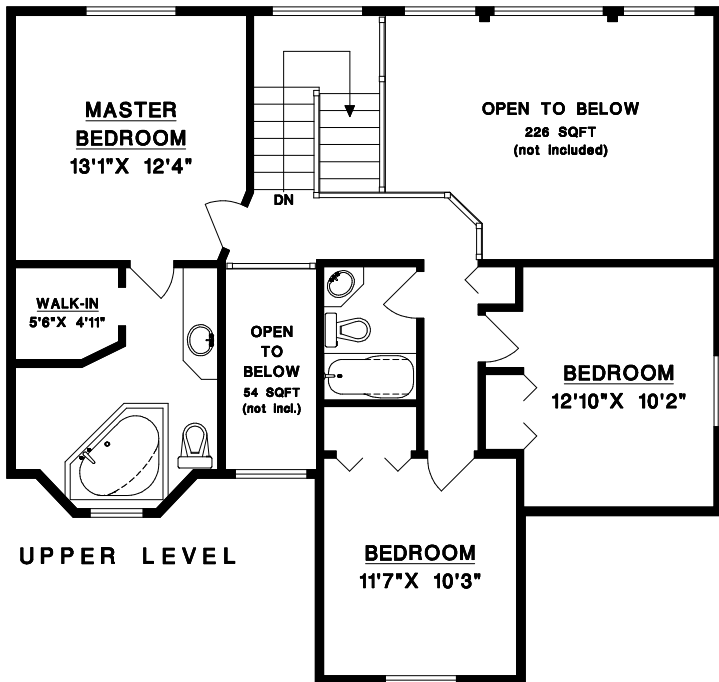

TONY BROWTON
TrueBlueRealty.ca

604-418-2695
tbrowton@trueblurealty.ca

4353 CAMEO ROAD
SECHLT, BC

MAIN LEVEL	839	SQFT
UPPER LEVEL	839	SQFT
TOTAL	1678	SQFT

GARAGE	455	SQFT
DECK	763	SQFT

NO REPRODUCTION OF THIS PLAN IN ANY FORM IS ALLOWED UNLESS PERMISSION IS GIVEN BY:
MEASURE MASTERS
RICHMOND/DELTA
(604) 948-1888
4353CAME 8123 SEP 24/17