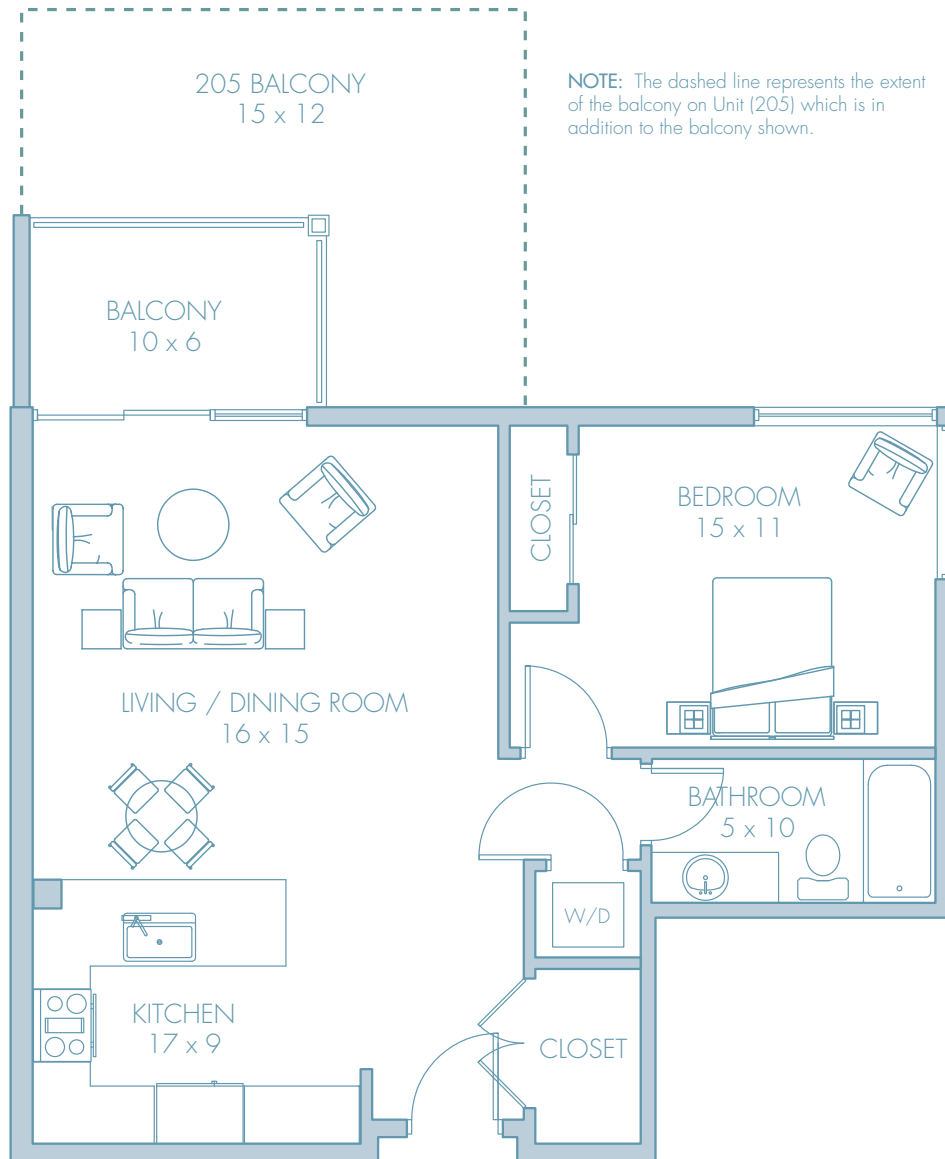

PLAN A

UNITS 305 / 405 - UNIT 205 (SIM.)
1 BEDROOM + 1 BATH

SOAMES

PLACE

GIBSONS, BC

	UNITS 305/405	UNITS 205
FLOOR AREA	735 SQF	735 SQF
DECK AREA	73 SQF	177 SQF
TOTAL	808 SQF	912 SQF

875 GIBSONS WAY
GIBSONS, BC V0N 1V7