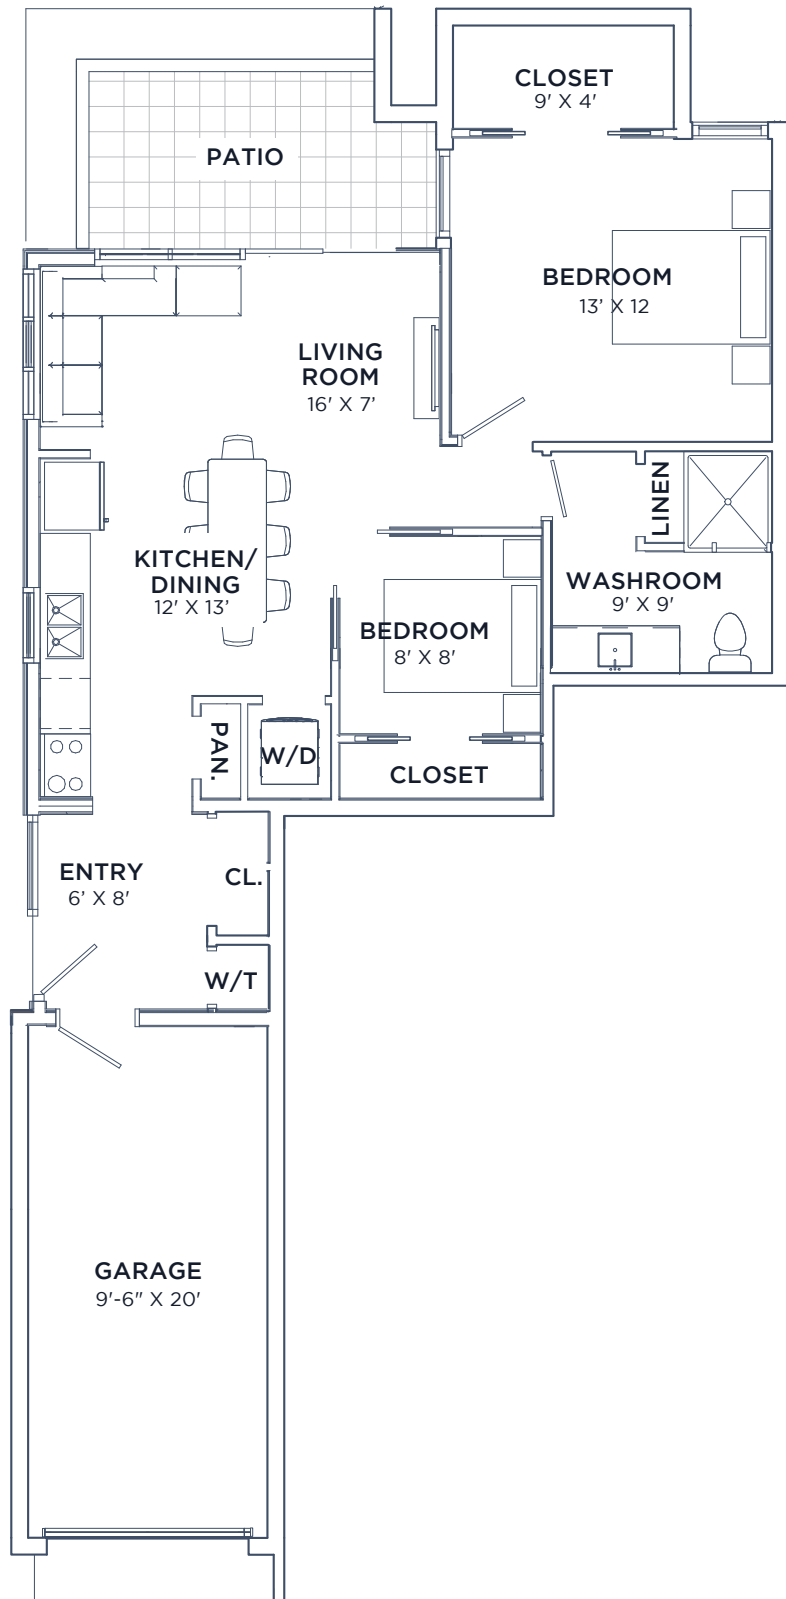

BUILDING 2

GARDEN SUITE 2

1 BEDROOM + DEN | 1 BATH
 INTERIOR 790 sq ft
 DECK 169 sq ft
 TOTAL 959 sq ft

Developer reserves the right to make modifications to the floor plans, areas, unit numbers and/or specifications without notice. Actual floor plans may have minor variations from the illustrations contained herein. Measurements are based on the preliminary strata plan. This is not an offering for purchase. Any such offering can only be made with a Disclosure Statement. E. & O. E.