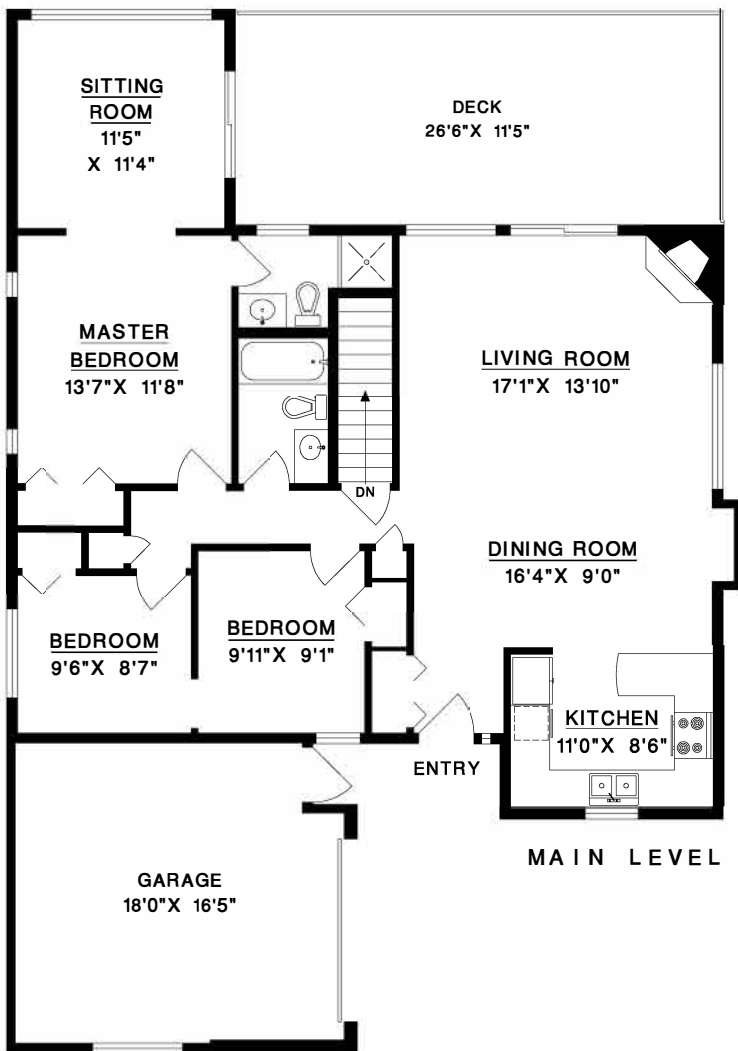

831 BAYVIEW HEIGHTS ROAD  
GIBSONS, BC

MAIN LEVEL	1314	SQFT
LOWER LEVEL (FINISHED)	687	SQFT
<b>TOTAL</b>	<b>2001</b>	<b>SQFT</b>
LOWER LEVEL (UNFINISHED)	916	SQFT
<b>TOTAL</b>	<b>2917</b>	<b>SQFT</b>

GARAGE	318	SQFT
DECK	305	SQFT