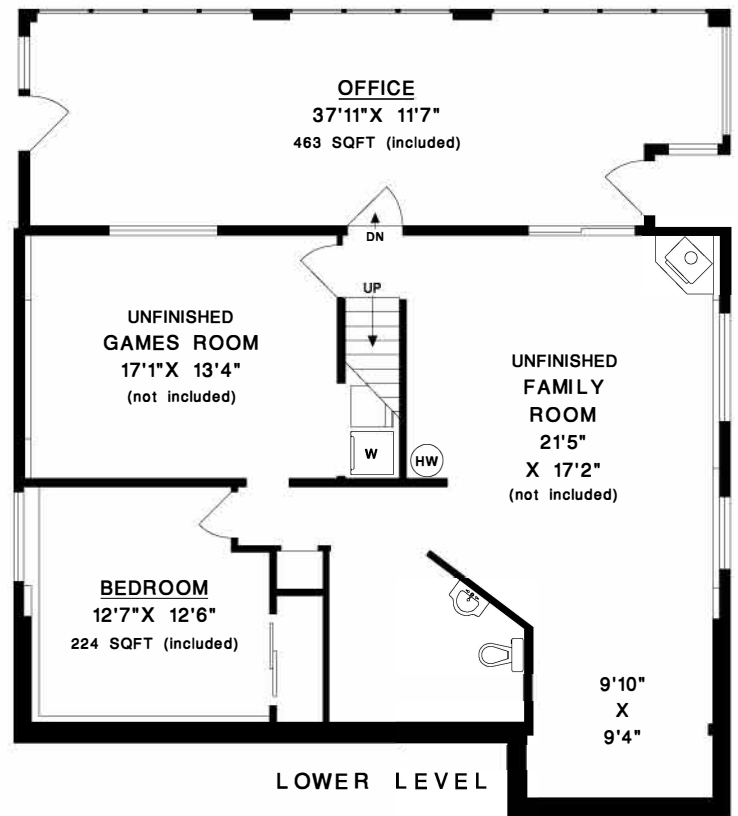

831 BAYVIEW HEIGHTS ROAD  
GIBSONS, BC

MAIN LEVEL	1314	SQFT
LOWER LEVEL (FINISHED)	687	SQFT
<b>TOTAL</b>	<b>2001</b>	<b>SQFT</b>
LOWER LEVEL (UNFINISHED)	916	SQFT
<b>TOTAL</b>	<b>2917</b>	<b>SQFT</b>

GARAGE	318	SQFT
DECK	305	SQFT