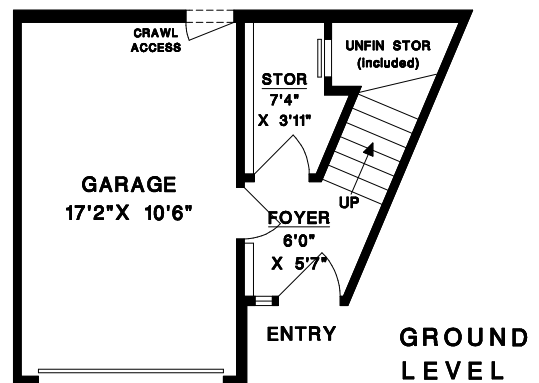

RE/MAX
TOP PERFORMERS

JILLIAN REINSON
778-322-0113

TONY BROWTON
TrueBlueRealty.ca

604-418-2695
tbrowton@trueblurealty.ca

#6 - 822 GIBSONS WAY
GIBSONS, BC

FIFTH LEVEL	188	SQFT
FOURTH LEVEL	338	SQFT
THIRD LEVEL	322	SQFT
SECOND LEVEL	329	SQFT
GROUND LEVEL	121	SQFT
TOTAL	1298	SQFT

GARAGE	201	SQFT
DECK	250	SQFT

NOTE: AREA MEASUREMENT IS TO OUTSIDE OF EXTERIOR WALLS & CENTRE OF DEMISING WALLS

NO REPRODUCTION OF THIS PLAN IN ANY FORM IS ALLOWED UNLESS PERMISSION IS GIVEN BY:
MEASURE MASTERS™
RICHMOND / DELTA
(604) 948-1888
822#6 8112 AUG 5/17