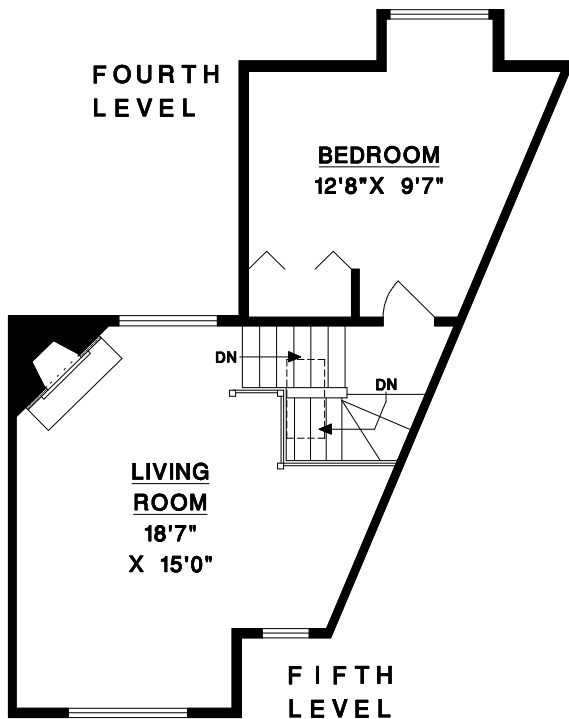

RE/MAX
TOP PERFORMERS

JILLIAN REINSON
778-322-0113

TONY BROWTON
TrueBlueRealty.ca

604-418-2695
tbrowton@trueblurealty.ca

#6 - 822 GIBSONS WAY
GIBSONS, BC

FIFTH LEVEL	188	SQFT
FOURTH LEVEL	338	SQFT
THIRD LEVEL	322	SQFT
SECOND LEVEL	329	SQFT
GROUND LEVEL	121	SQFT
TOTAL	1298	SQFT

GARAGE	201	SQFT
DECK	250	SQFT

NOTE: AREA MEASUREMENT IS TO OUTSIDE OF EXTERIOR WALLS & CENTRE OF DEMISING WALLS

NO REPRODUCTION OF THIS PLAN IN ANY FORM IS ALLOWED UNLESS PERMISSION IS GIVEN BY:
MEASURE MASTERS™
RICHMOND / DELTA
(604) 948-1888
822#6 8112 AUG 5/17