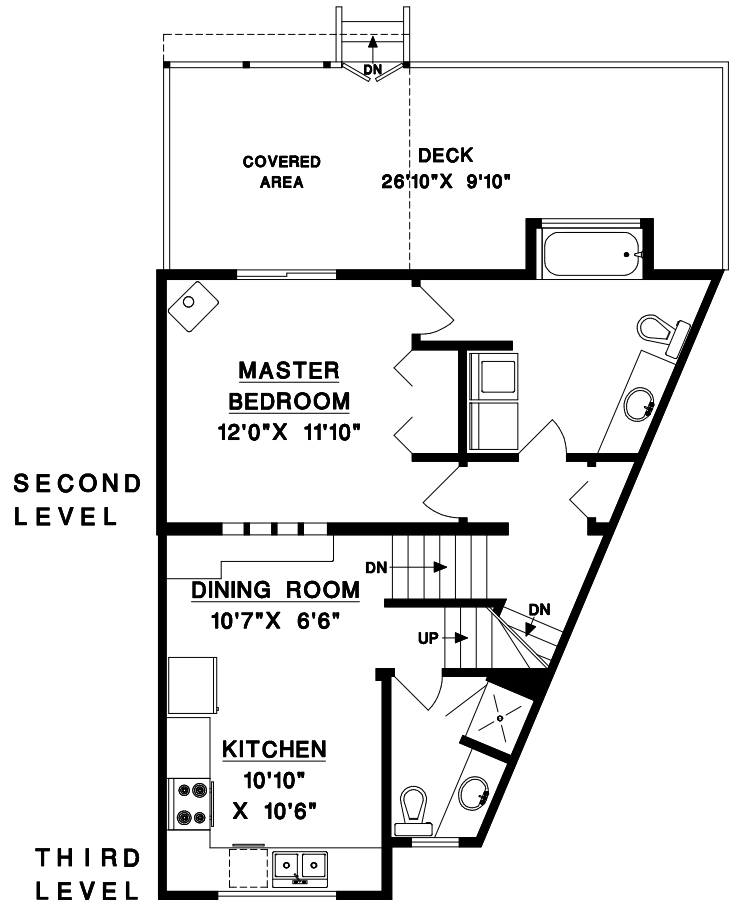

RE/MAX
TOP PERFORMERS

JILLIAN REINSON
778-322-0113

TONY BROWTON
TrueBlueRealty.ca

604-418-2695
tbrowton@trueblurealty.ca

#6 - 822 GIBSONS WAY
GIBSONS, BC

FIFTH LEVEL	188	SQFT
FOURTH LEVEL	338	SQFT
THIRD LEVEL	322	SQFT
SECOND LEVEL	329	SQFT
GROUND LEVEL	121	SQFT
TOTAL	1298	SQFT

GARAGE	201	SQFT
DECK	250	SQFT

NOTE: AREA MEASUREMENT IS TO OUTSIDE OF EXTERIOR WALLS & CENTRE OF DEMISING WALLS

NO REPRODUCTION OF THIS PLAN IN ANY FORM IS ALLOWED UNLESS PERMISSION IS GIVEN BY:
MEASURE MASTERS™
RICHMOND / DELTA
(604) 948-1888
822#6 8112 AUG 5/17