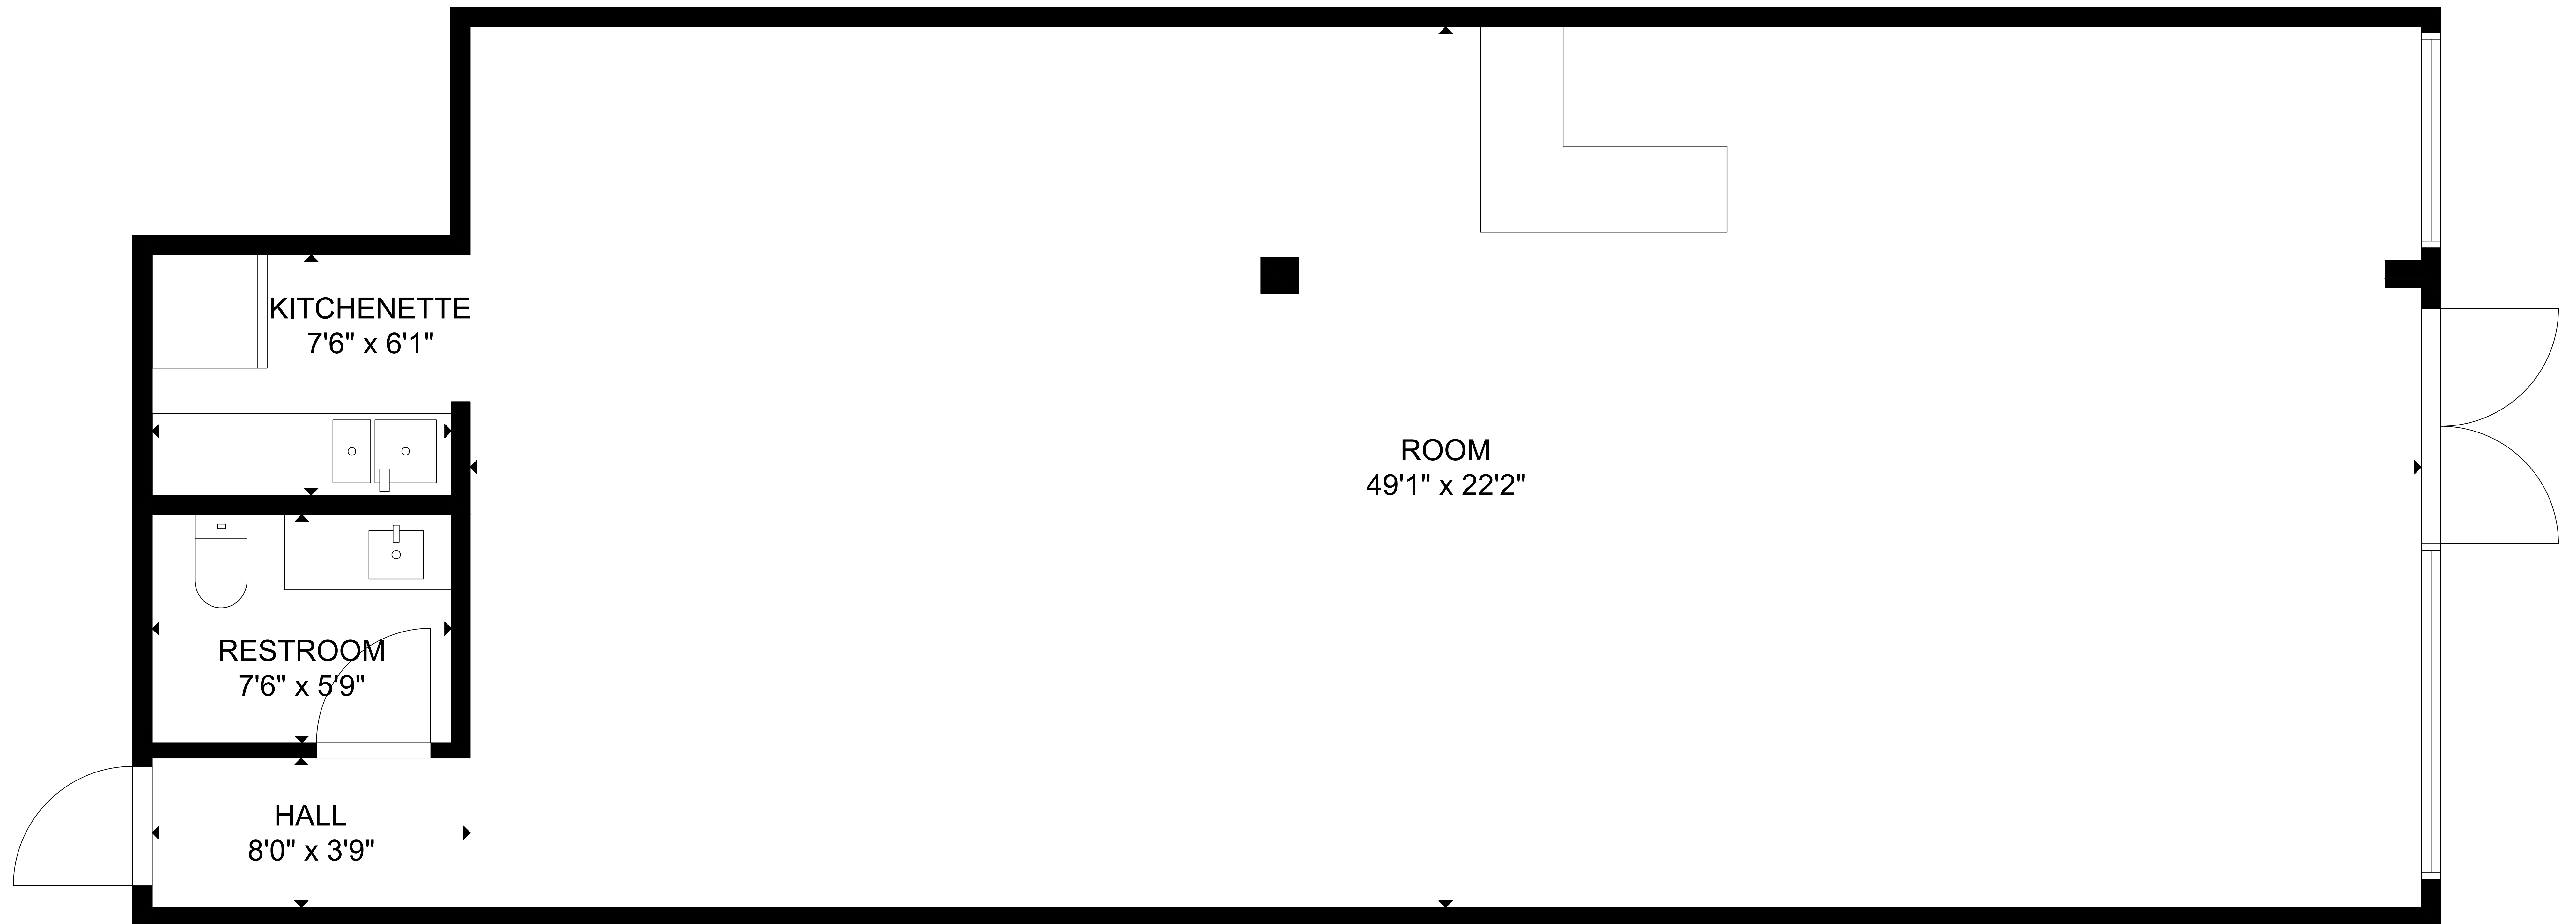

# Gibsons — 1100 Sunshine Coast Highway / IGA Mall

MAIN

GROSS EXTERNAL AREA  
TOTAL: 1,298 sq ft  
MAIN: 1,298 sq ft  
SIZE AND DIMENSIONS ARE APPROXIMATE, ACTUAL MAY VARY.

(604) 741-2457  
info@ocean3d.ca