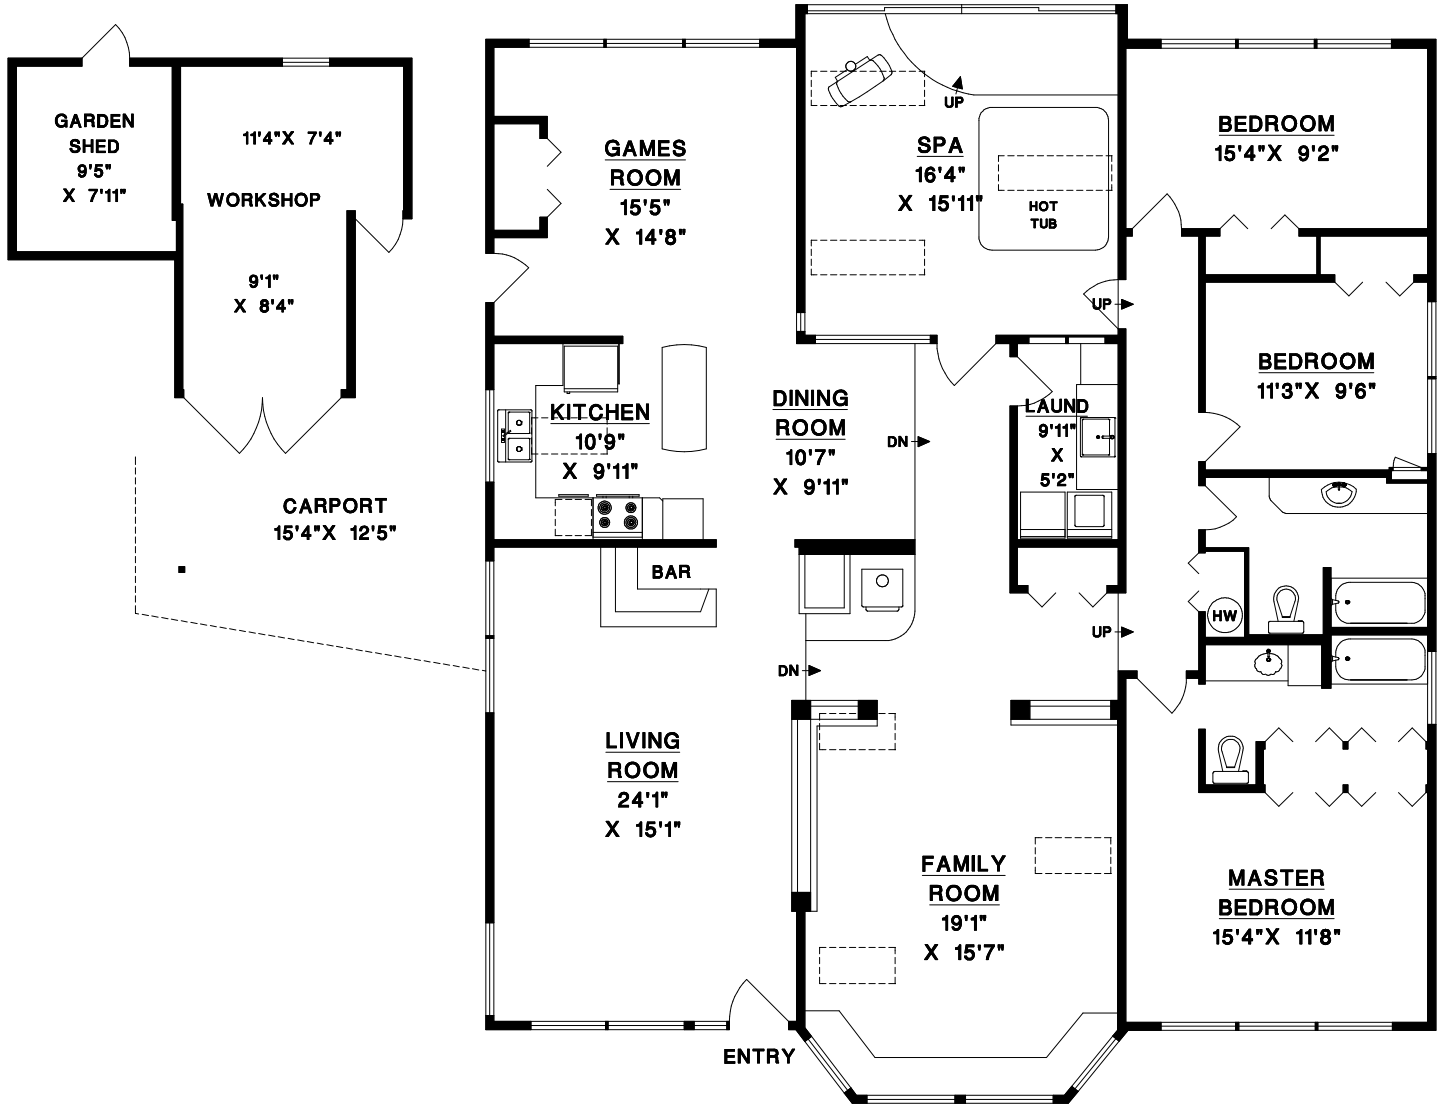

**TONY BROWTON**  
TrueBlueRealty.ca

604-418-2695

tbrowton@trueblurealty.ca

1478 RUSSELL ROAD  
GIBSONS, BC

MAIN AREA 2509 SQFT

CARPORT 281 SQFT  
WORKSHOP 180 SQFT  
GARDEN SHED 88 SQFT

© NO REPRODUCTION OF THIS PLAN IN ANY FORM IS ALLOWED UNLESS PERMISSION IS GIVEN BY:  
**MEASURE MASTERS**  
RICHMOND / DELTA  
(604) 948-1888  
1478RUSS S117 APR 20/19