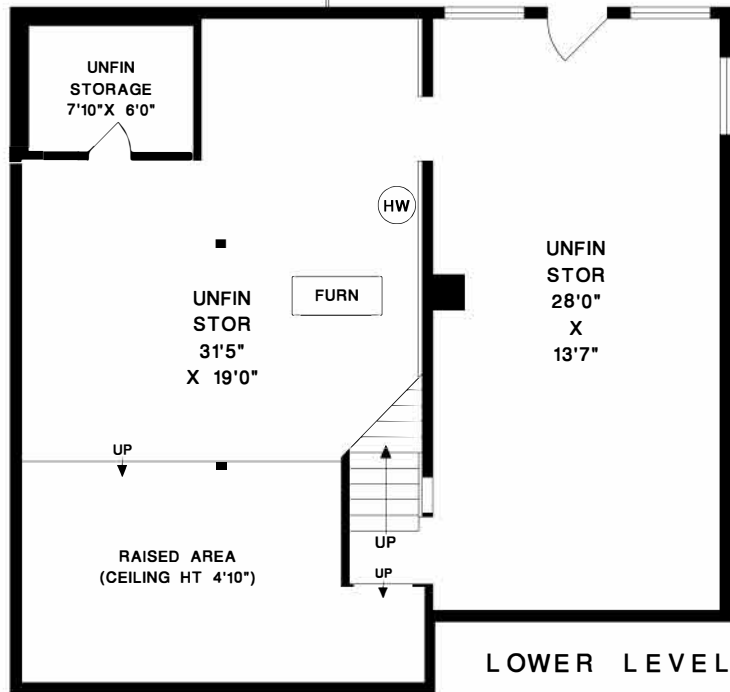

**TONY BROWTON**  
TrueBlueRealty.ca

604-418-2695

tbrowton@trueblurealty.ca

847 PARK ROAD  
GIBSONS, BC

MAIN LEVEL

MAIN LEVEL AREA	1 1 5 9	SQFT
LOWER LEVEL (UNFINISHED)	1 0 6 4	SQFT
TOTAL	2 2 2 3	SQFT

GARAGE 4 8 0 SQFT

LOWER LEVEL

© NO REPRODUCTION OF THIS PLAN IN ANY FORM IS ALLOWED UNLESS PERMISSION IS GIVEN BY:  
**MEASURE MASTERS**  
RICHMOND/Delta  
(604) 948-1888  
6760WHIT S109 MAR 10/17