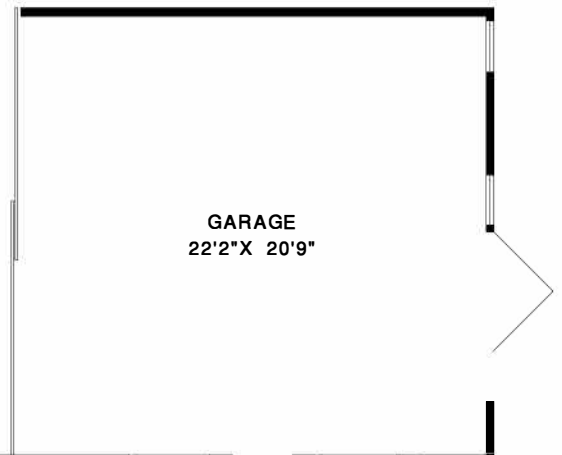

**TONY BROWTON**  
TrueBlueRealty.ca

604-418-2695

tbrowton@trueblurealty.ca

847 PARK ROAD  
GIBSONS, BC

MAIN LEVEL

MAIN LEVEL AREA	1 1 5 9	SQFT
LOWER LEVEL (UNFINISHED)	1 0 6 4	SQFT
TOTAL	2 2 2 3	SQFT

GARAGE 4 8 0 SQFT

LOWER LEVEL

© NO REPRODUCTION OF THIS PLAN IN ANY FORM IS ALLOWED UNLESS PERMISSION IS GIVEN BY:  
**MEASURE MASTERS**  
RICHMOND/Delta  
(604) 948-1888  
6760WHIT S109 MAR 10/17