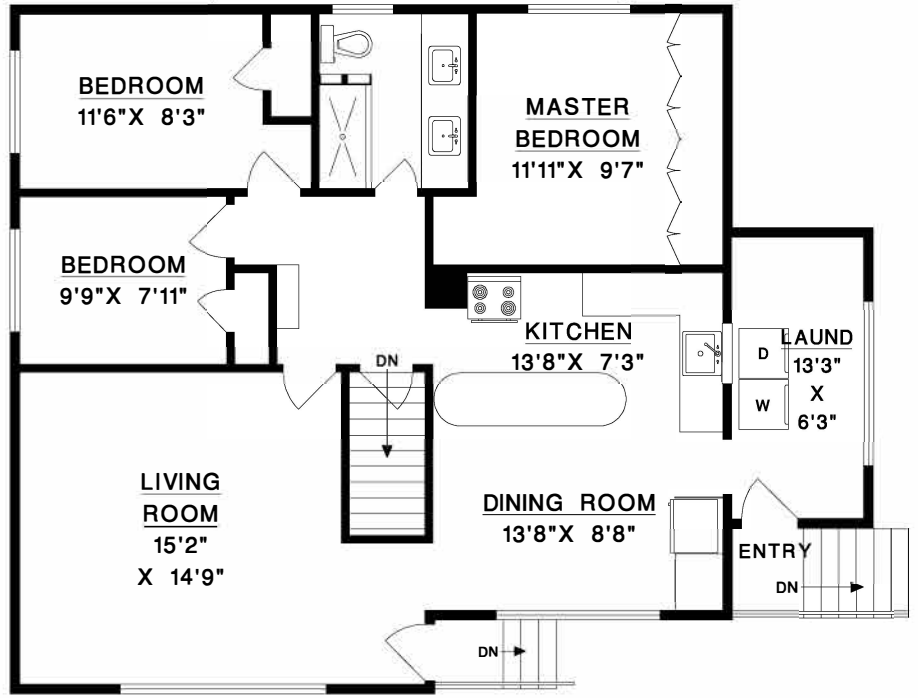

**TONY BROWTON**  
TrueBlueRealty.ca

604-418-2695

tbrowton@trueblurealty.ca

847 PARK ROAD  
GIBSONS, BC

MAIN LEVEL

MAIN LEVEL AREA	1 1 5 9	SQFT
LOWER LEVEL (UNFINISHED)	1 0 6 4	SQFT
TOTAL	2 2 2 3	SQFT

GARAGE 4 8 0 SQFT

LOWER LEVEL

© NO REPRODUCTION OF THIS PLAN IN ANY FORM IS ALLOWED UNLESS PERMISSION IS GIVEN BY:  
**MEASURE MASTERS**  
RICHMOND/Delta  
(604) 948-1888  
6760WHIT S109 MAR 10/17