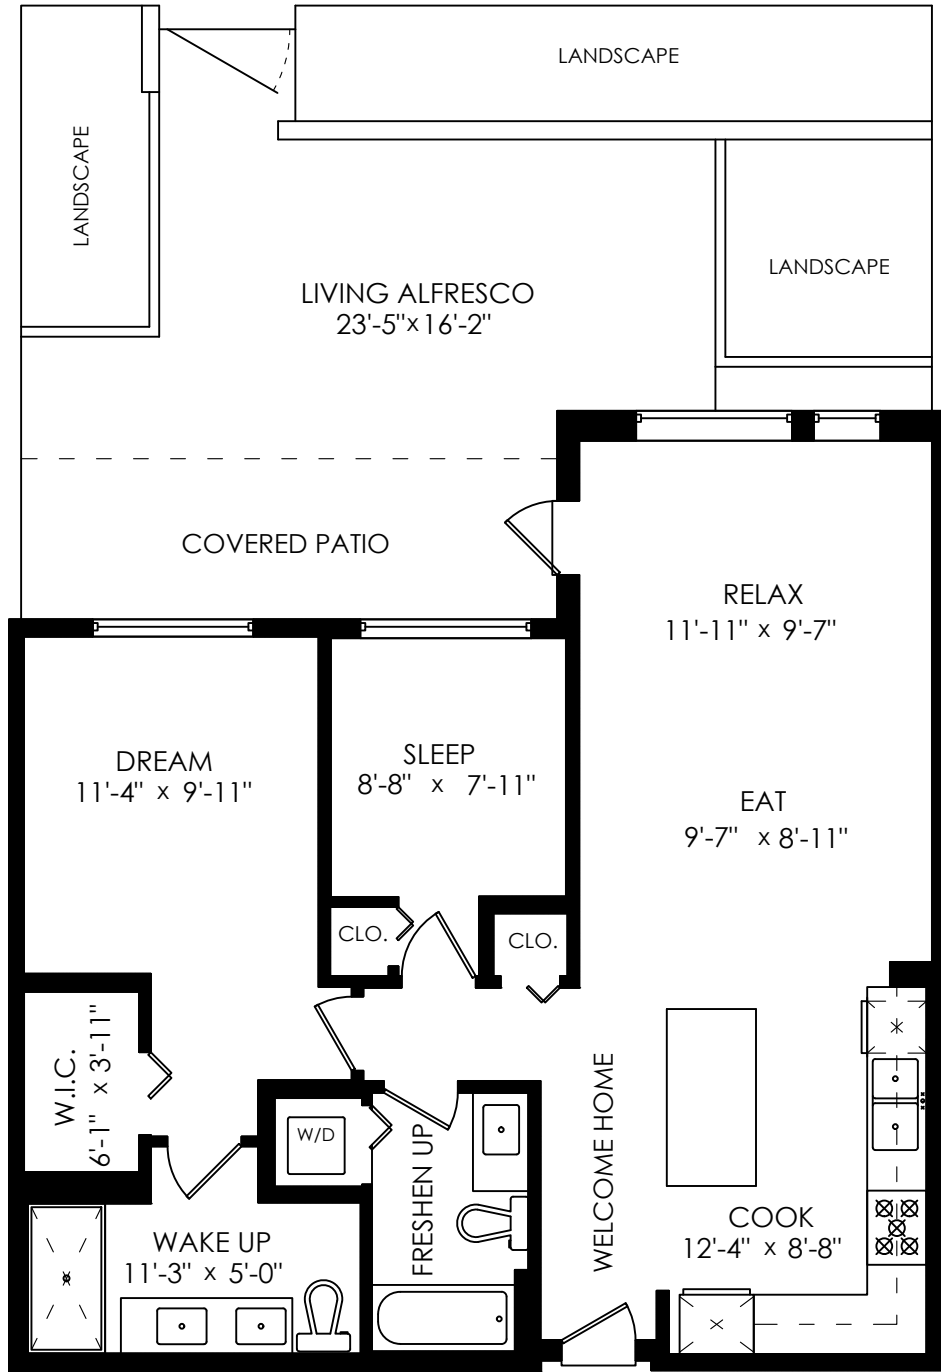

2 BEDROOM + 2 BATHROOM

Total Interior: 894 SQ.FT.

Total Exterior: 543 SQ.FT.

Ceiling Height: 8'-10"