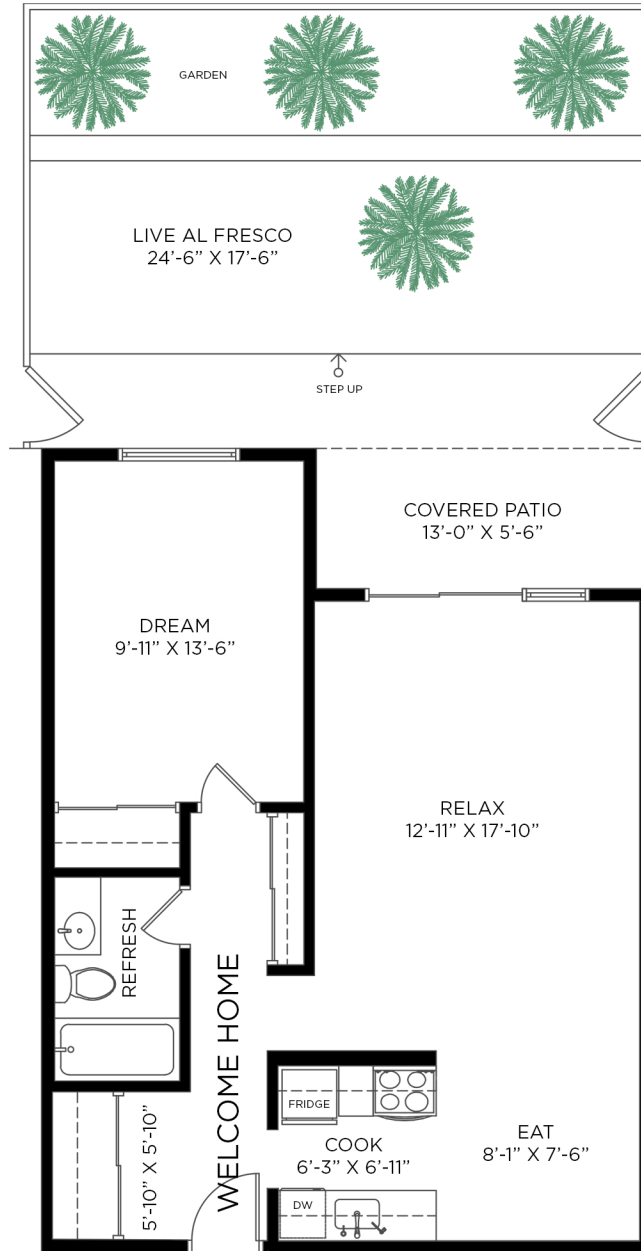

1 BEDROOM + 1 BATH

Total Interior: 701 SQ.FT.
Covered Patio: 72 SQ.FT.
Open Outdoor Space: 426 SQ.FT.
Total Exterior: 498 SQ.FT.

maria senajova
Personal Real Estate Corporation
Stilhavn Real Estate Services
direct 604.657.1110
email maria@vancouverurbanhomes.com
web VancouverUrbanHomes.com