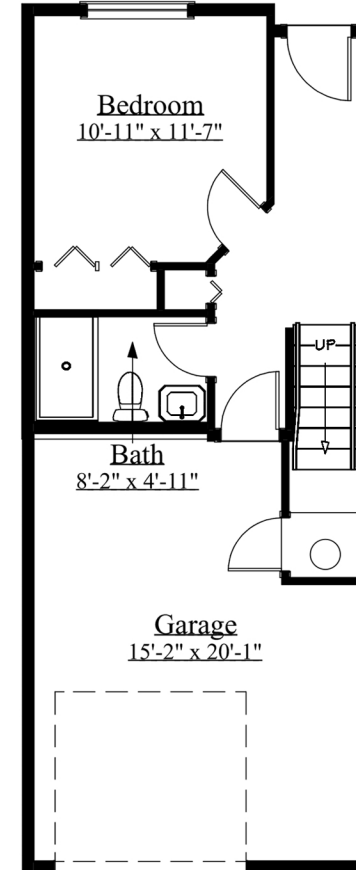

Total Living: 1664 sqft

Garage: 332 sqft

Main Floor: 659 sqft

Upper Floor: 680 sqft

Lower Floor: 325 sqft

LiteralConcepts

Measurements are derived by the ANSI Z765-2020 square footage standard