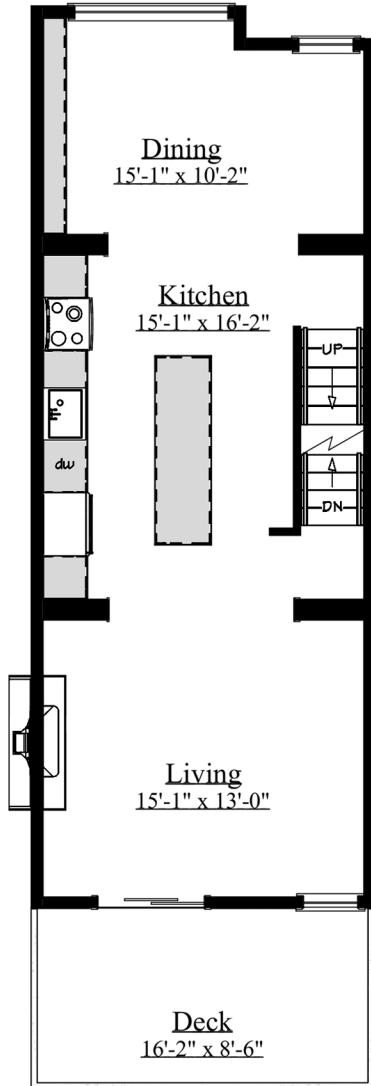

Personal Real Estate Corporation

Sutton Group Seafair Realty  
www.realestateindelta.com  
info@realestateindelta.com  
604-338-6414

71-4638 Orca Way  
Tsawwassen V4M 0C2

Main Floor: 659 sqft  
Upper Floor: 680 sqft  
Lower Floor: 325 sqft

Total Living: 1664 sqft

Garage: 332 sqft

Main Floor: 659 sqft

Upper Floor: 680 sqft

Lower Floor: 325 sqft

LiteralConcepts

Measurements are derived by the ANSI Z765-2020 square footage standard