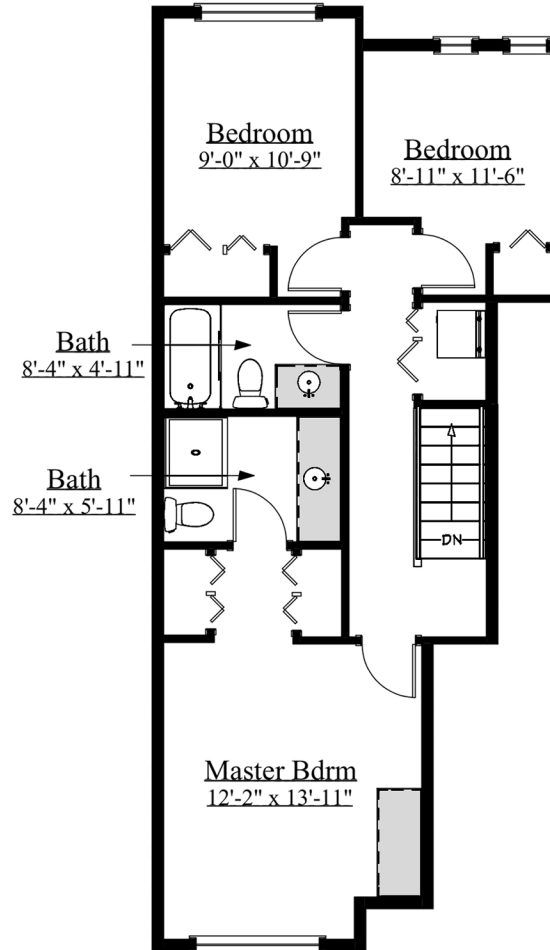

Personal Real Estate Corporation

Sutton Group Seafair Realty  
www.realestateindelta.com  
info@realestateindelta.com  
604-338-6414

71-4638 Orca Way  
Tsawwassen V4M 0C2

Main Floor: 659 sqft  
Upper Floor: 680 sqft  
Lower Floor: 325 sqft

Total Living: 1664 sqft

Garage: 332 sqft

Main Floor: 659 sqft

Upper Floor: 680 sqft

Lower Floor: 325 sqft

LiteralConcepts

Measurements are derived by the ANSI Z765-2020 square footage standard