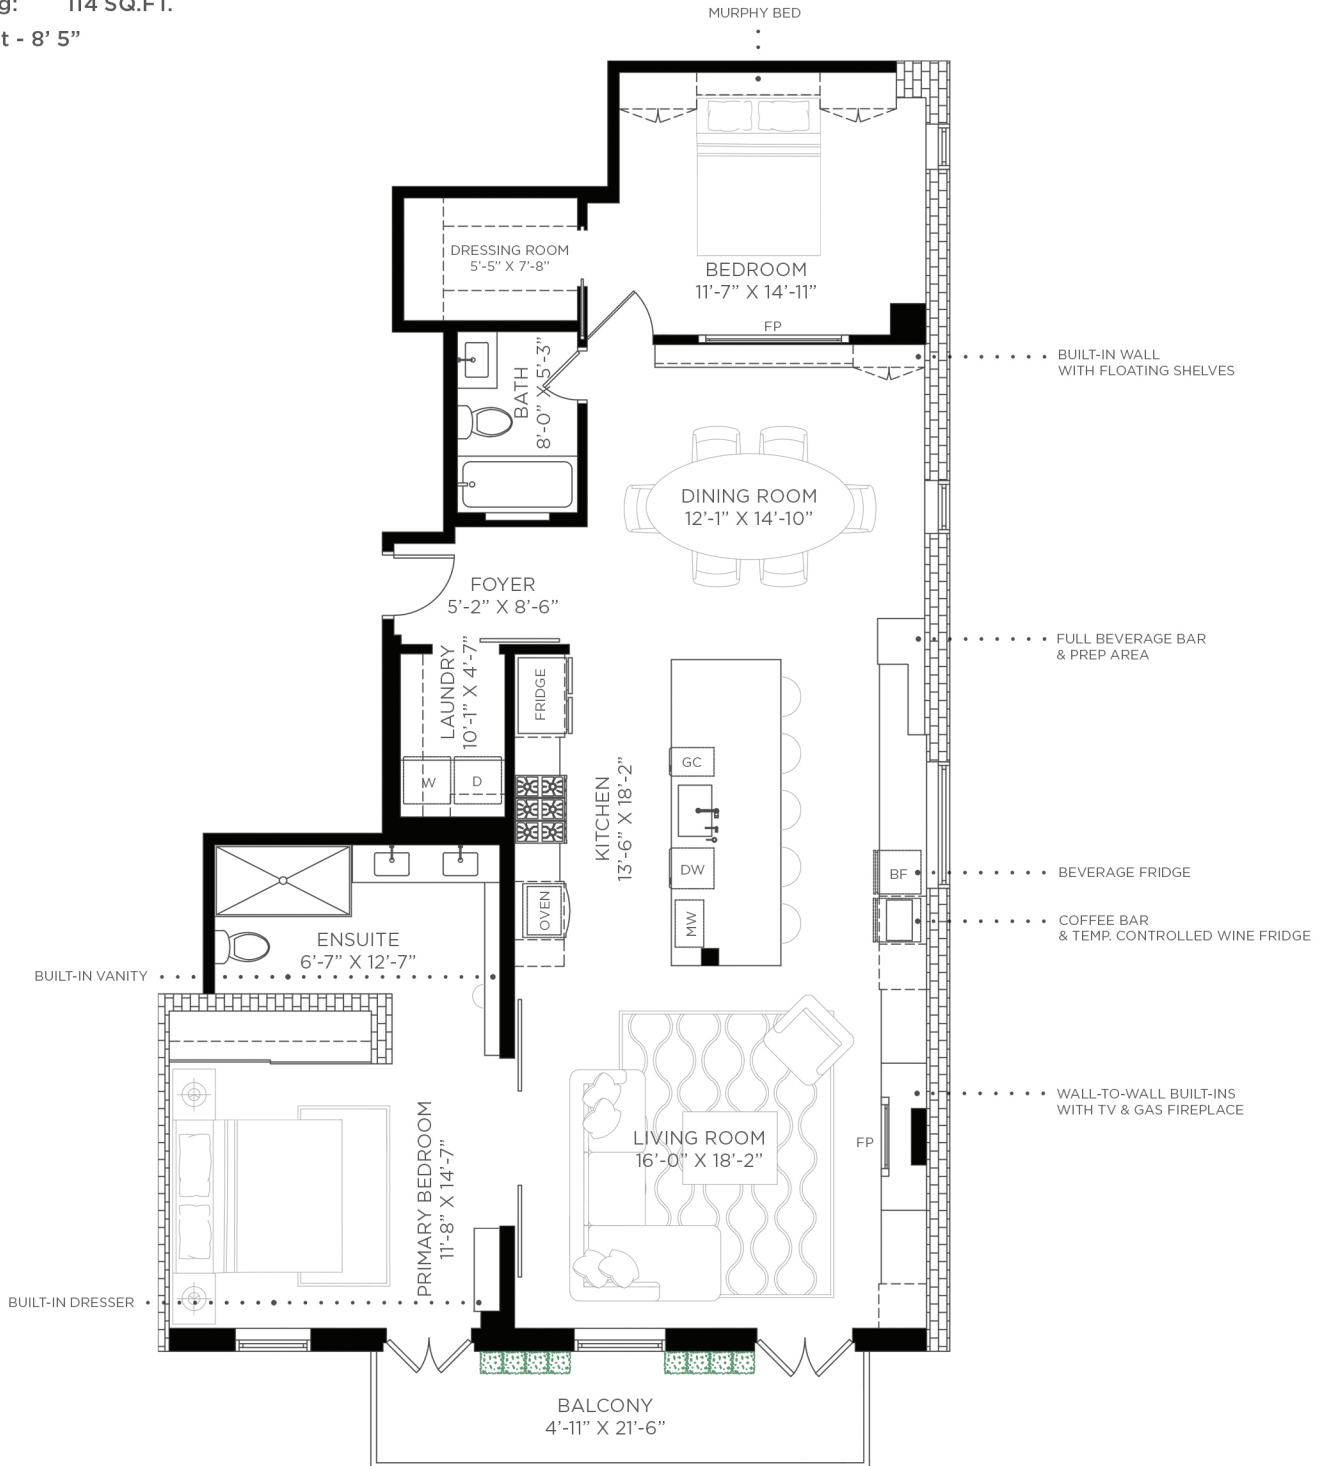

Interior Space: 1,571 SQ.FT.

Exterior Living: 114 SQ.FT.

*Ceiling height - 8' 5"

OCEAN + MOUNTAIN VIEWS