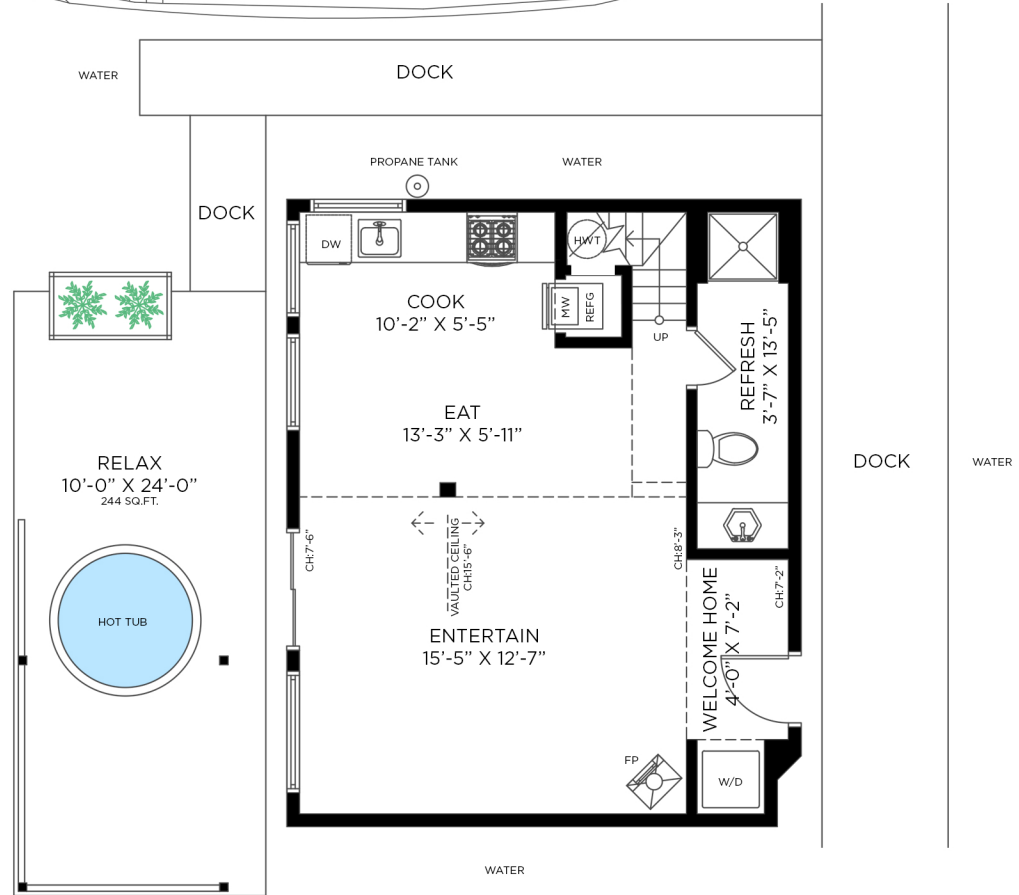

1 BEDROOM + 1 BATH

Main Floor	540 sf
Upper Floor	270 sf
Total Interior	810 sf
Exterior Living	244 sf

*BOAT IS FOR ILLUSTRATION PURPOSE ONLY. SLIP IS NOT INCLUDED.

maria senajova
Personal Real Estate Corporation