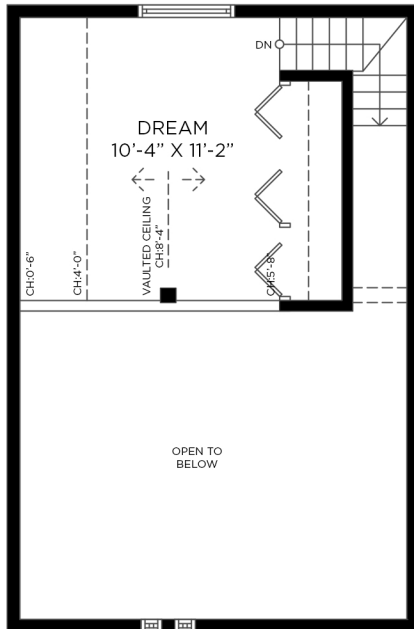

1 BEDROOM + 1 BATH

Main Floor	540 sf
Upper Floor	270 sf
Total Interior	810 sf
Exterior Living	244 sf

*BOAT IS FOR ILLUSTRATION PURPOSE ONLY. SLIP IS NOT INCLUDED.

maria senajova
Personal Real Estate Corporation