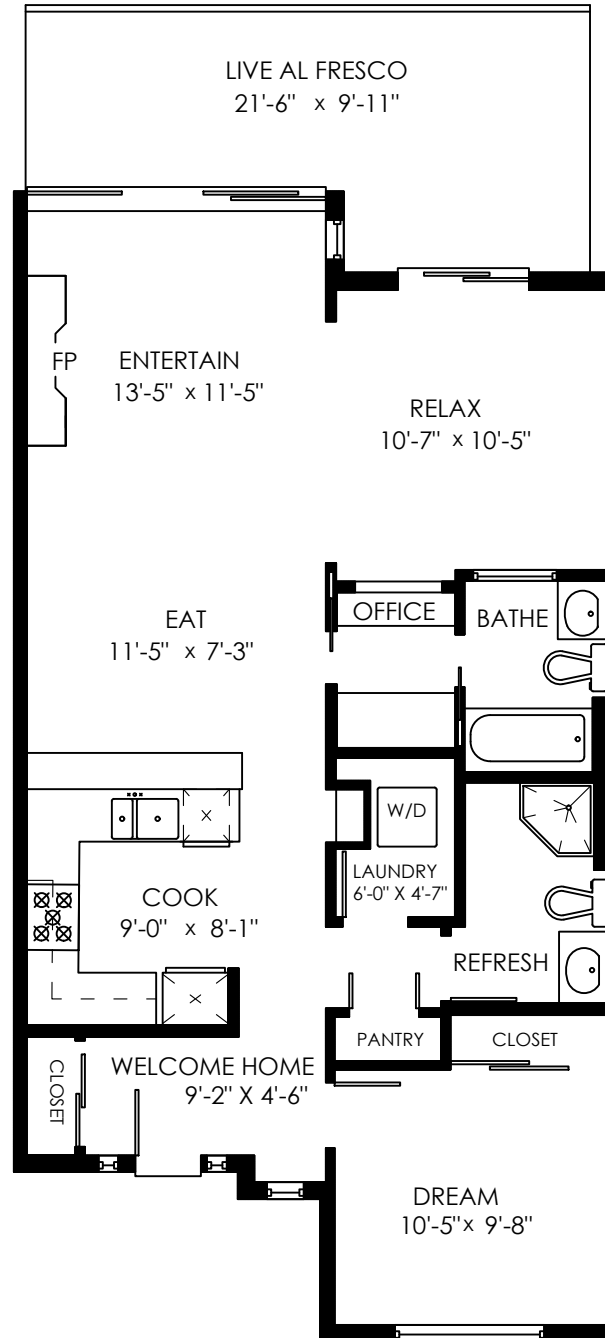

BEACH + OCEAN VIEWS

1 BEDROOM + 2 BATH

Interior Living	910 sf
Exterior Living	182 sf
<hr/> Total	<hr/> 1,092 sf
Ceiling Height	8'-8"

maria senajova  
Personal Real Estate Corporation  
Stilhavn Real Estate Services  
direct 604.657.1110  
email maria@vancouverurbanhomes.com  
web VancouverUrbanHomes.com